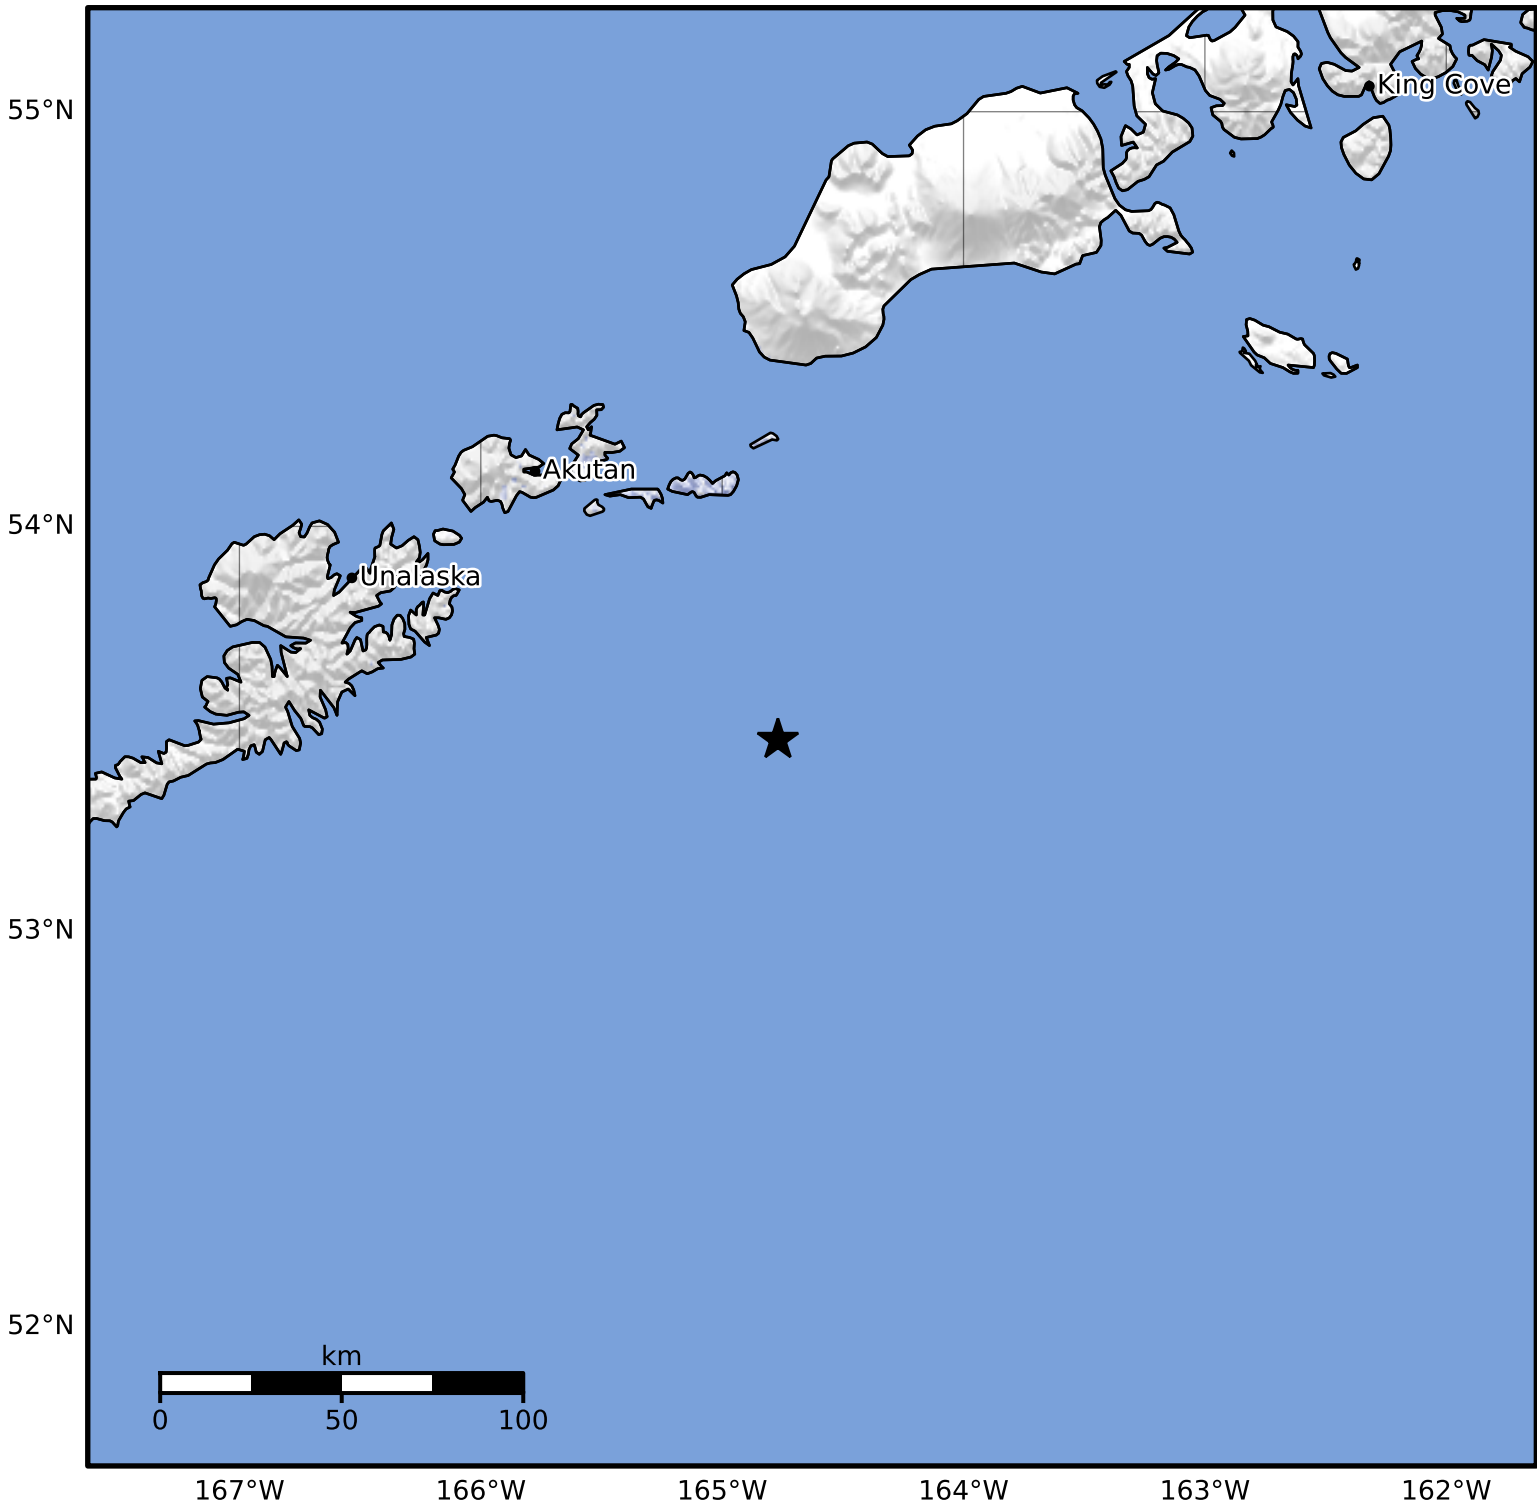

Macroseismic Intensity Map Alaska Earthquake Center
 ShakeMap: 100 km (62 miles) SE of Akutan
 Apr 26, 2026 12:49:31 UTC M3.6 N53.48 W164.77 Depth: 6.7km ID:a2026iecapg

SHAKING	Not felt	Weak	Light	Moderate	Strong	Very strong	Severe	Violent	Extreme
DAMAGE	None	None	None	Very light	Light	Moderate	Moderate/heavy	Heavy	Very heavy
PGA(%g)	<0.0464	0.297	2.76	6.2	11.5	21.5	40.1	74.7	>139
PGV(cm/s)	<0.0215	0.135	1.41	4.65	9.64	20	41.4	85.8	>178
INTENSITY	I	II-III	IV	V	VI	VII	VIII	IX	X+

Scale based on Worden et al. (2012)

Version 1: Processed 2026-04-26T12:51:45Z

△ Seismic Instrument ○ Reported Intensity

★ Epicenter