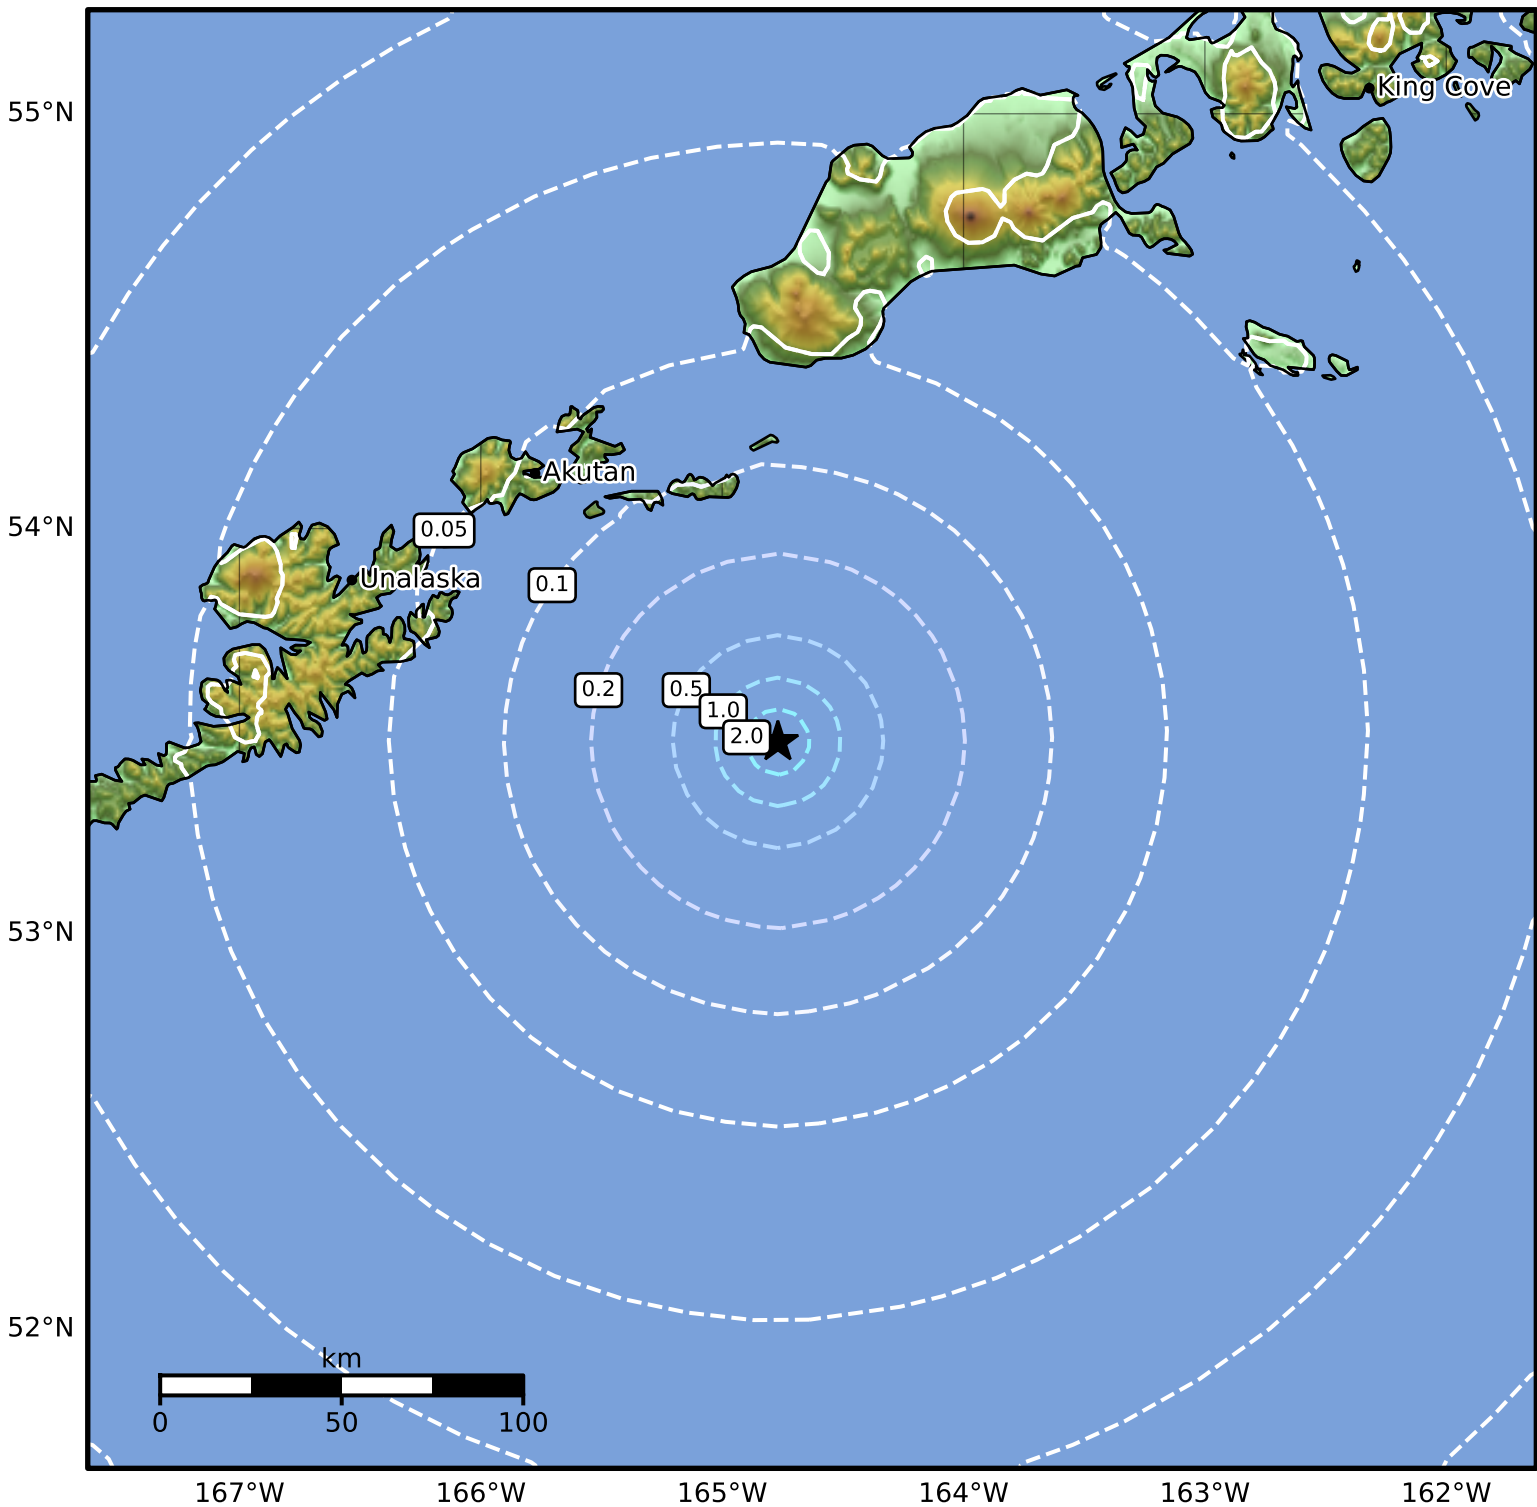

0.3 Second Peak Spectral Acceleration Map Alaska Earthquake Center
 ShakeMap: 100 km (62 miles) SE of Akutan
 Apr 26, 2026 12:49:31 UTC M3.6 N53.48 W164.77 Depth: 6.7km ID:a2026iecagp

SA(0.3) (%g)	0.1	0.2	0.5	1	2	5	10	20	50	100	200
---------------------	------------	------------	------------	----------	----------	----------	-----------	-----------	-----------	------------	------------

Scale based on Worden et al. (2012)

Version 1: Processed 2026-04-26T12:51:45Z

△ Seismic Instrument ○ Reported Intensity

★ Epicenter