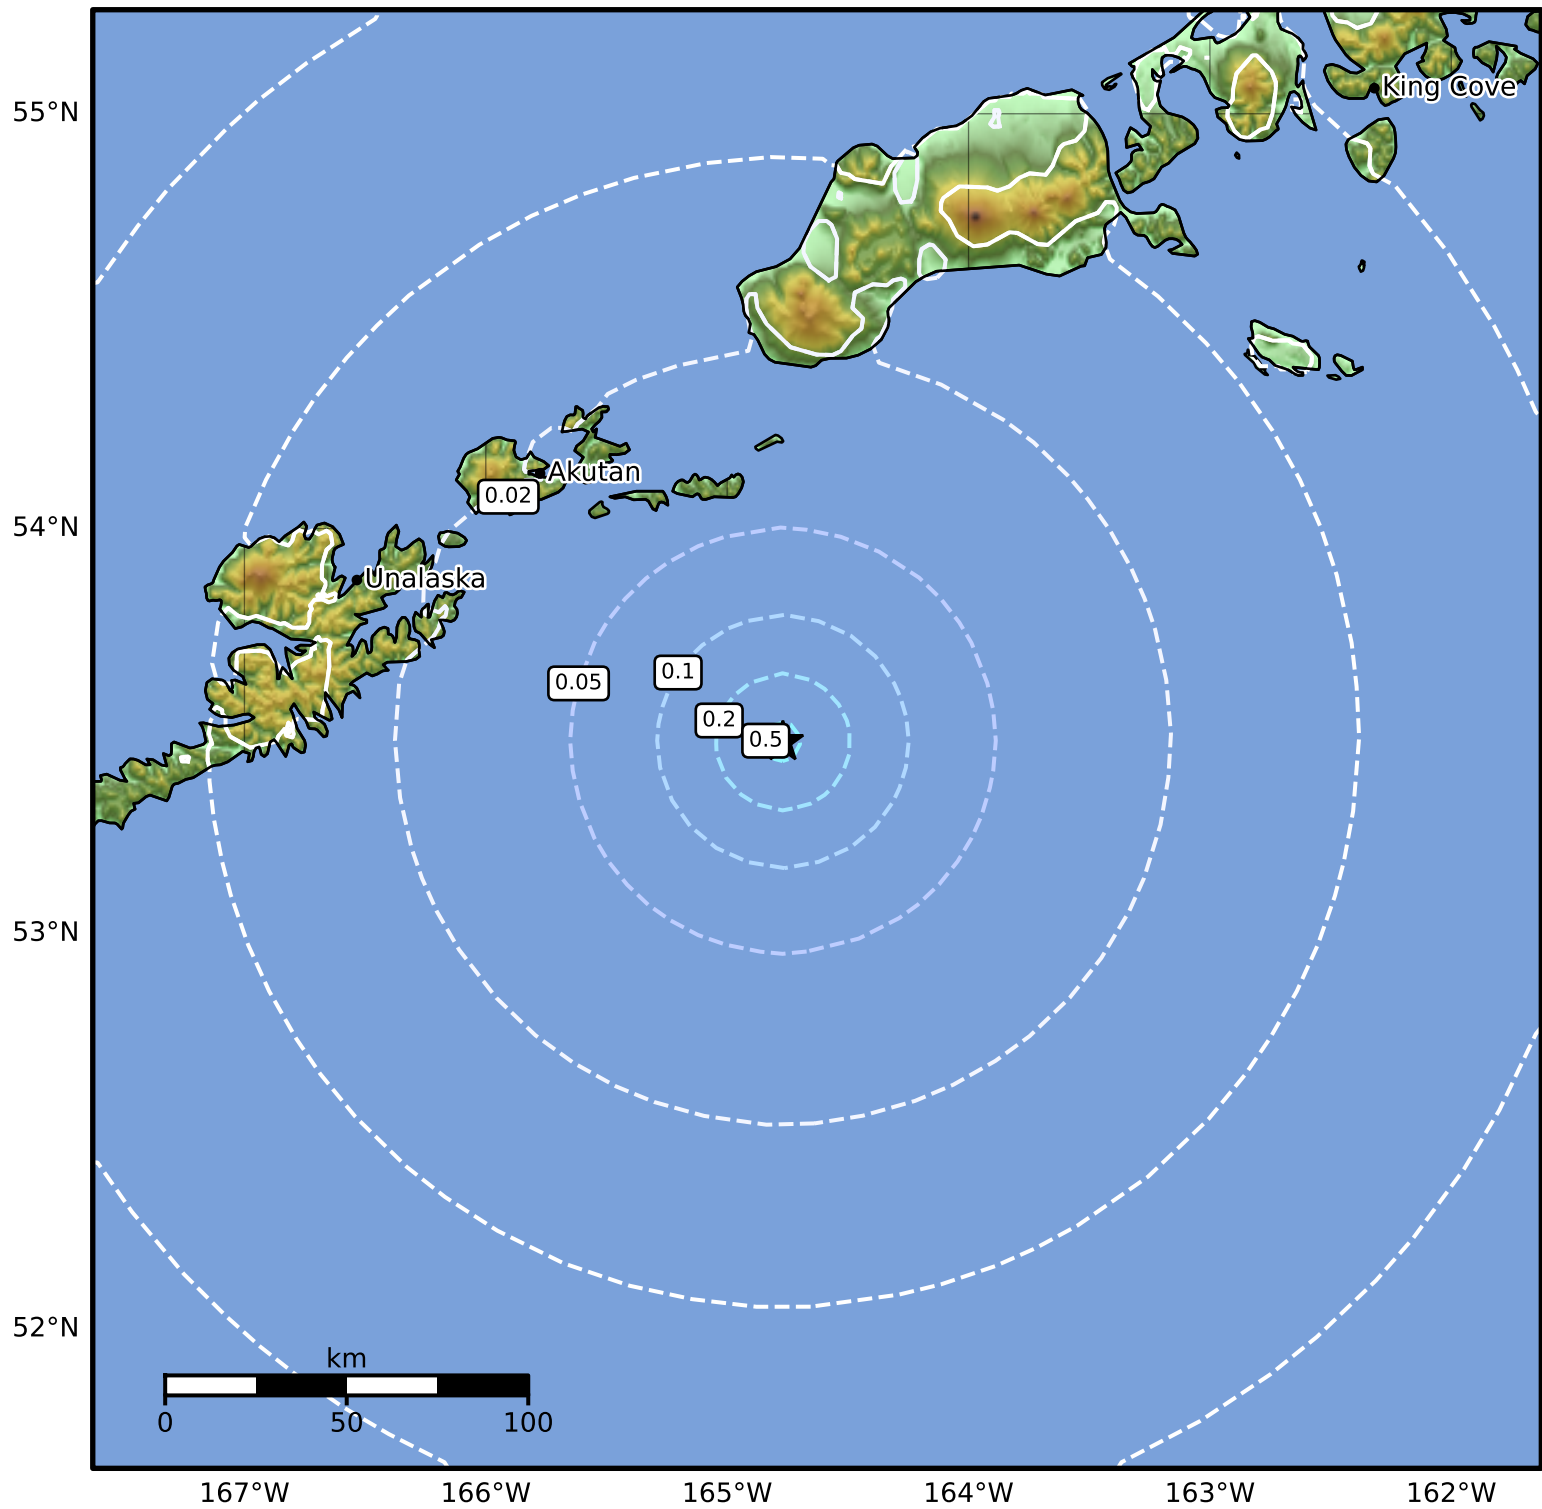

1.0 Second Peak Spectral Acceleration Map Alaska Earthquake Center  
 ShakeMap: 100 km (62 miles) SE of Akutan  
 Apr 26, 2026 12:49:31 UTC M3.6 N53.48 W164.77 Depth: 6.7km ID:a2026iecapg

| SA(1.0) (%g) | 0.1 | 0.2 | 0.5 | 1 | 2 | 5 | 10 | 20 | 50 | 100 | 200 |
|--------------|-----|-----|-----|---|---|---|----|----|----|-----|-----|
|--------------|-----|-----|-----|---|---|---|----|----|----|-----|-----|

Scale based on Worden et al. (2012)

Version 1: Processed 2026-04-26T12:51:45Z

△ Seismic Instrument ○ Reported Intensity

★ Epicenter