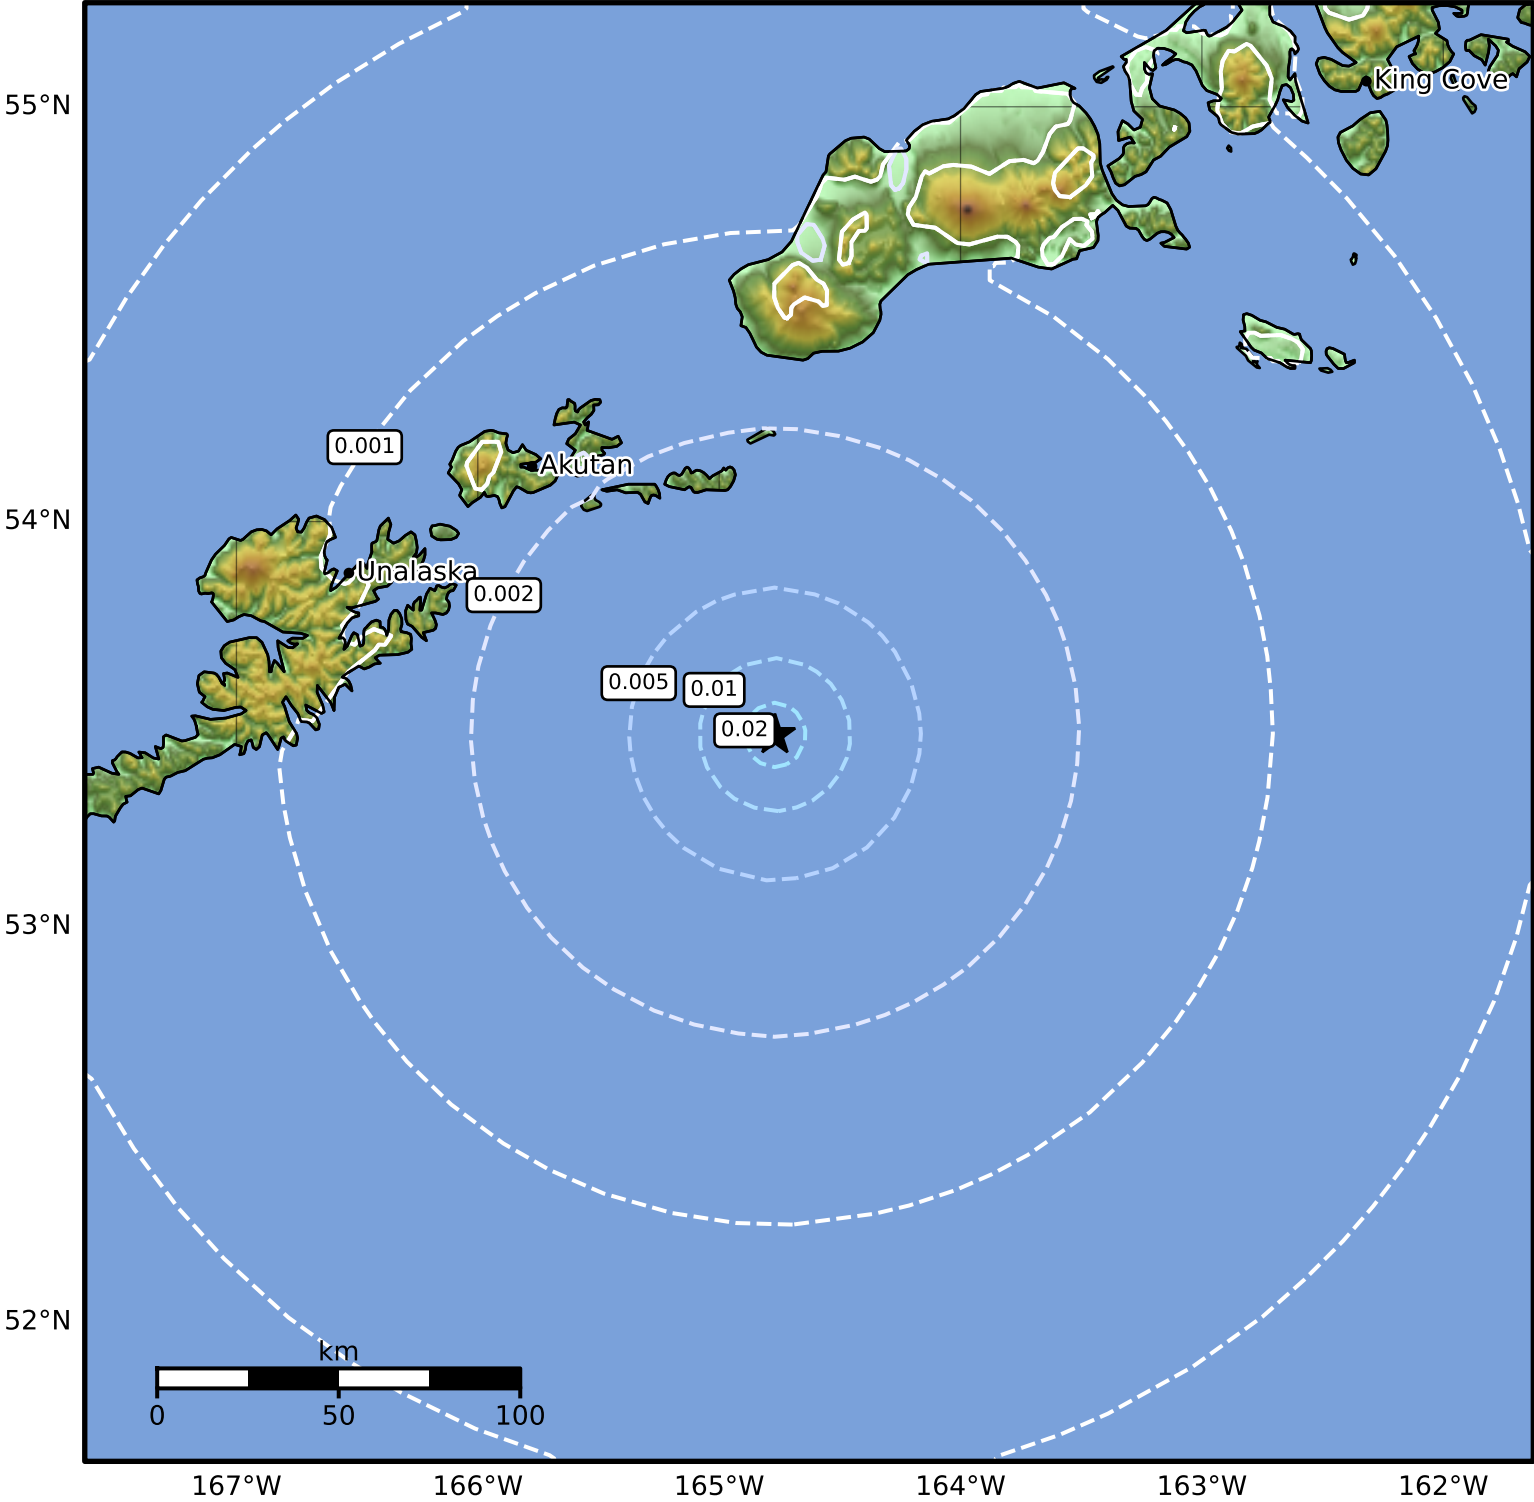

3.0 Second Peak Spectral Acceleration Map Alaska Earthquake Center
 ShakeMap: 100 km (62 miles) SE of Akutan
 Apr 26, 2026 12:49:31 UTC M3.6 N53.48 W164.77 Depth: 6.7km ID:a2026iecagp

Scale based on Worden et al. (2012)

Version 1: Processed 2026-04-26T12:51:45Z

△ Seismic Instrument ○ Reported Intensity

★ Epicenter