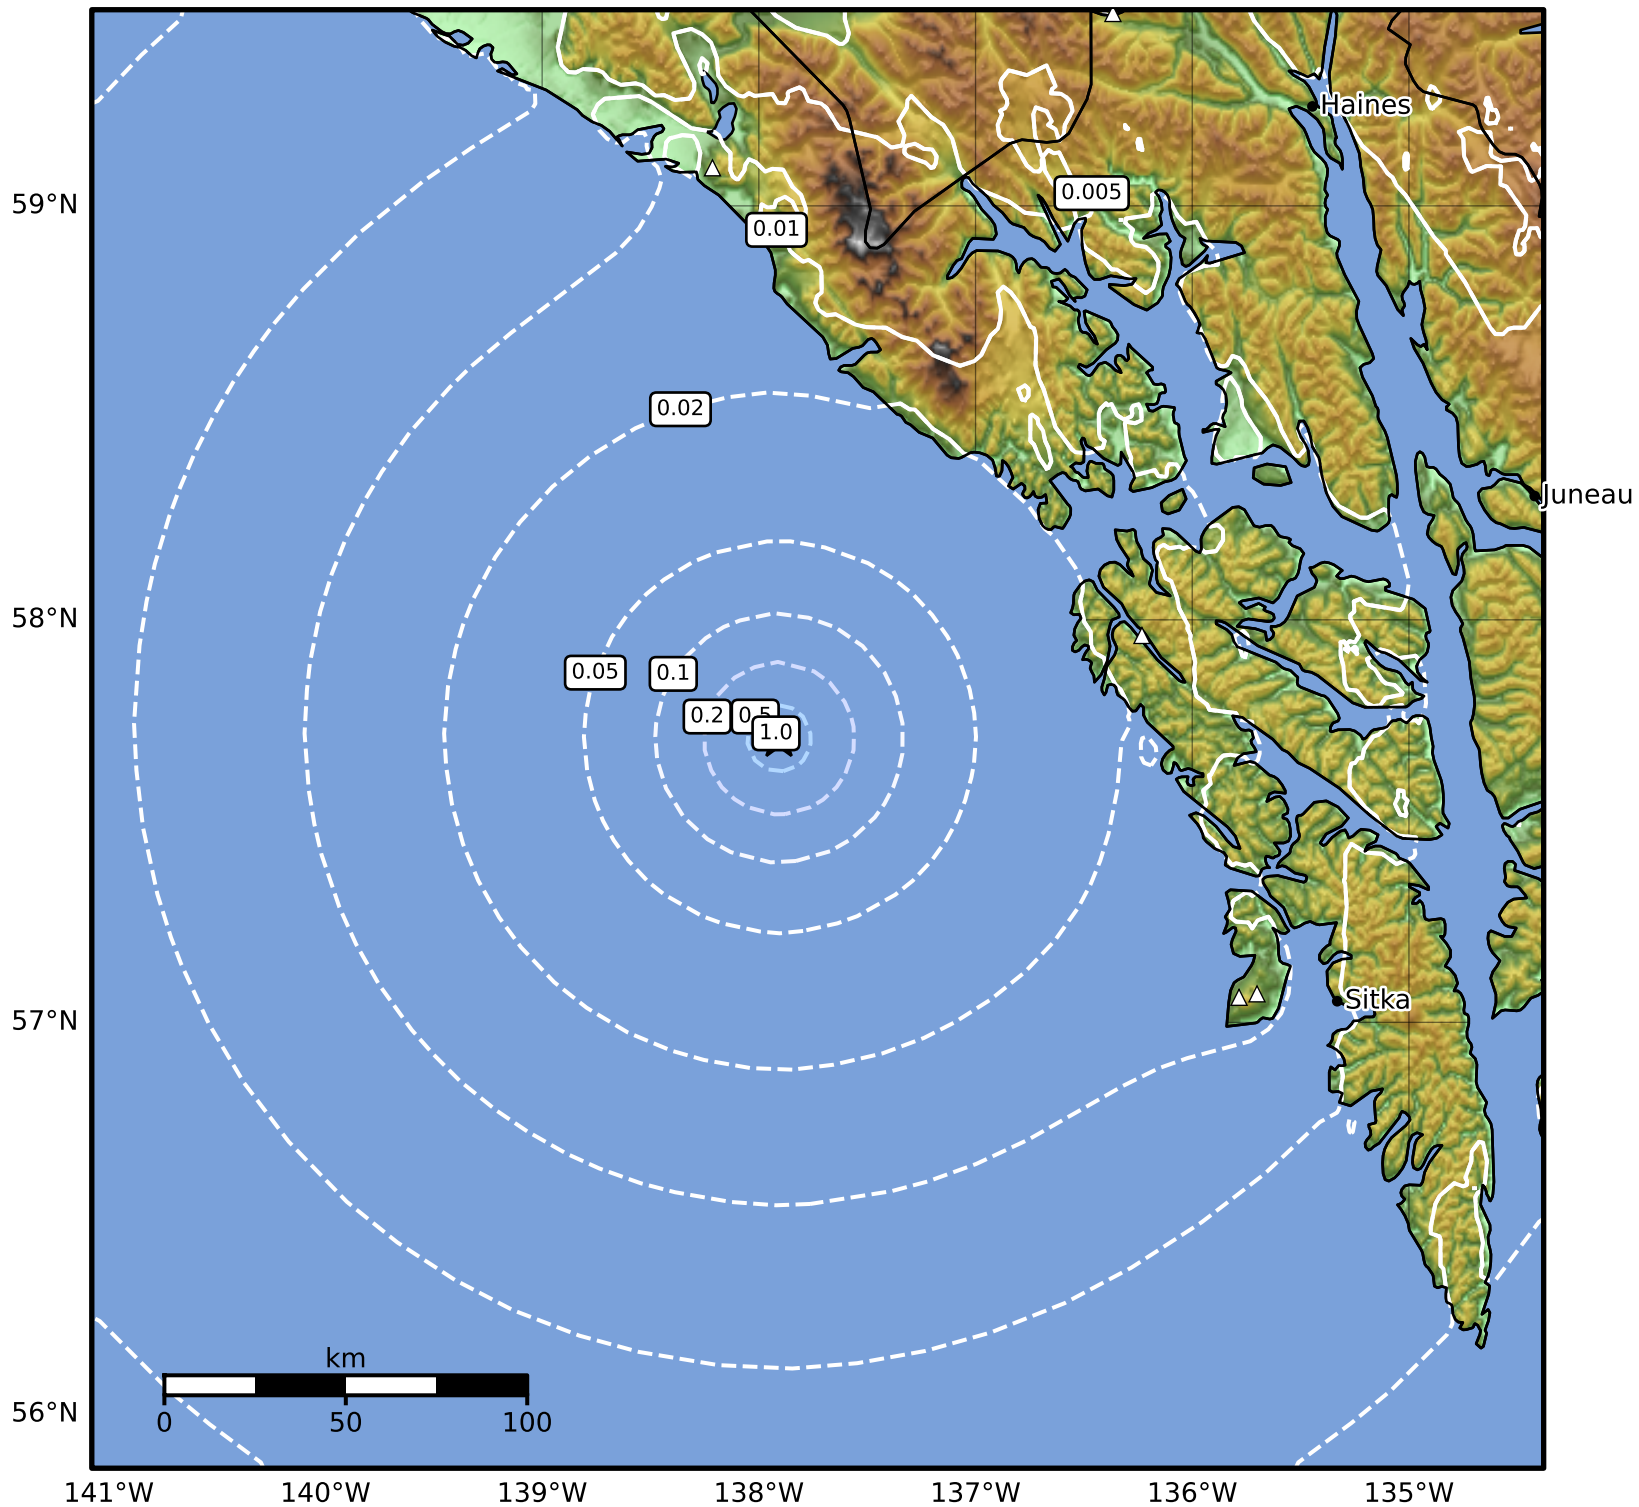

0.3 Second Peak Spectral Acceleration Map Alaska Earthquake Center
 ShakeMap: 103 km (64 miles) WSW of Pelican
 Apr 27, 2026 02:57:15 UTC M3.4 N57.71 W137.91 Depth: 5.0km ID:a2026ifecwt

SA(0.3) (%g)	0.1	0.2	0.5	1	2	5	10	20	50	100	200
--------------	-----	-----	-----	---	---	---	----	----	----	-----	-----

Scale based on Worden et al. (2012)

Version 2: Processed 2026-04-27T03:02:00Z

△ Seismic Instrument ○ Reported Intensity

★ Epicenter