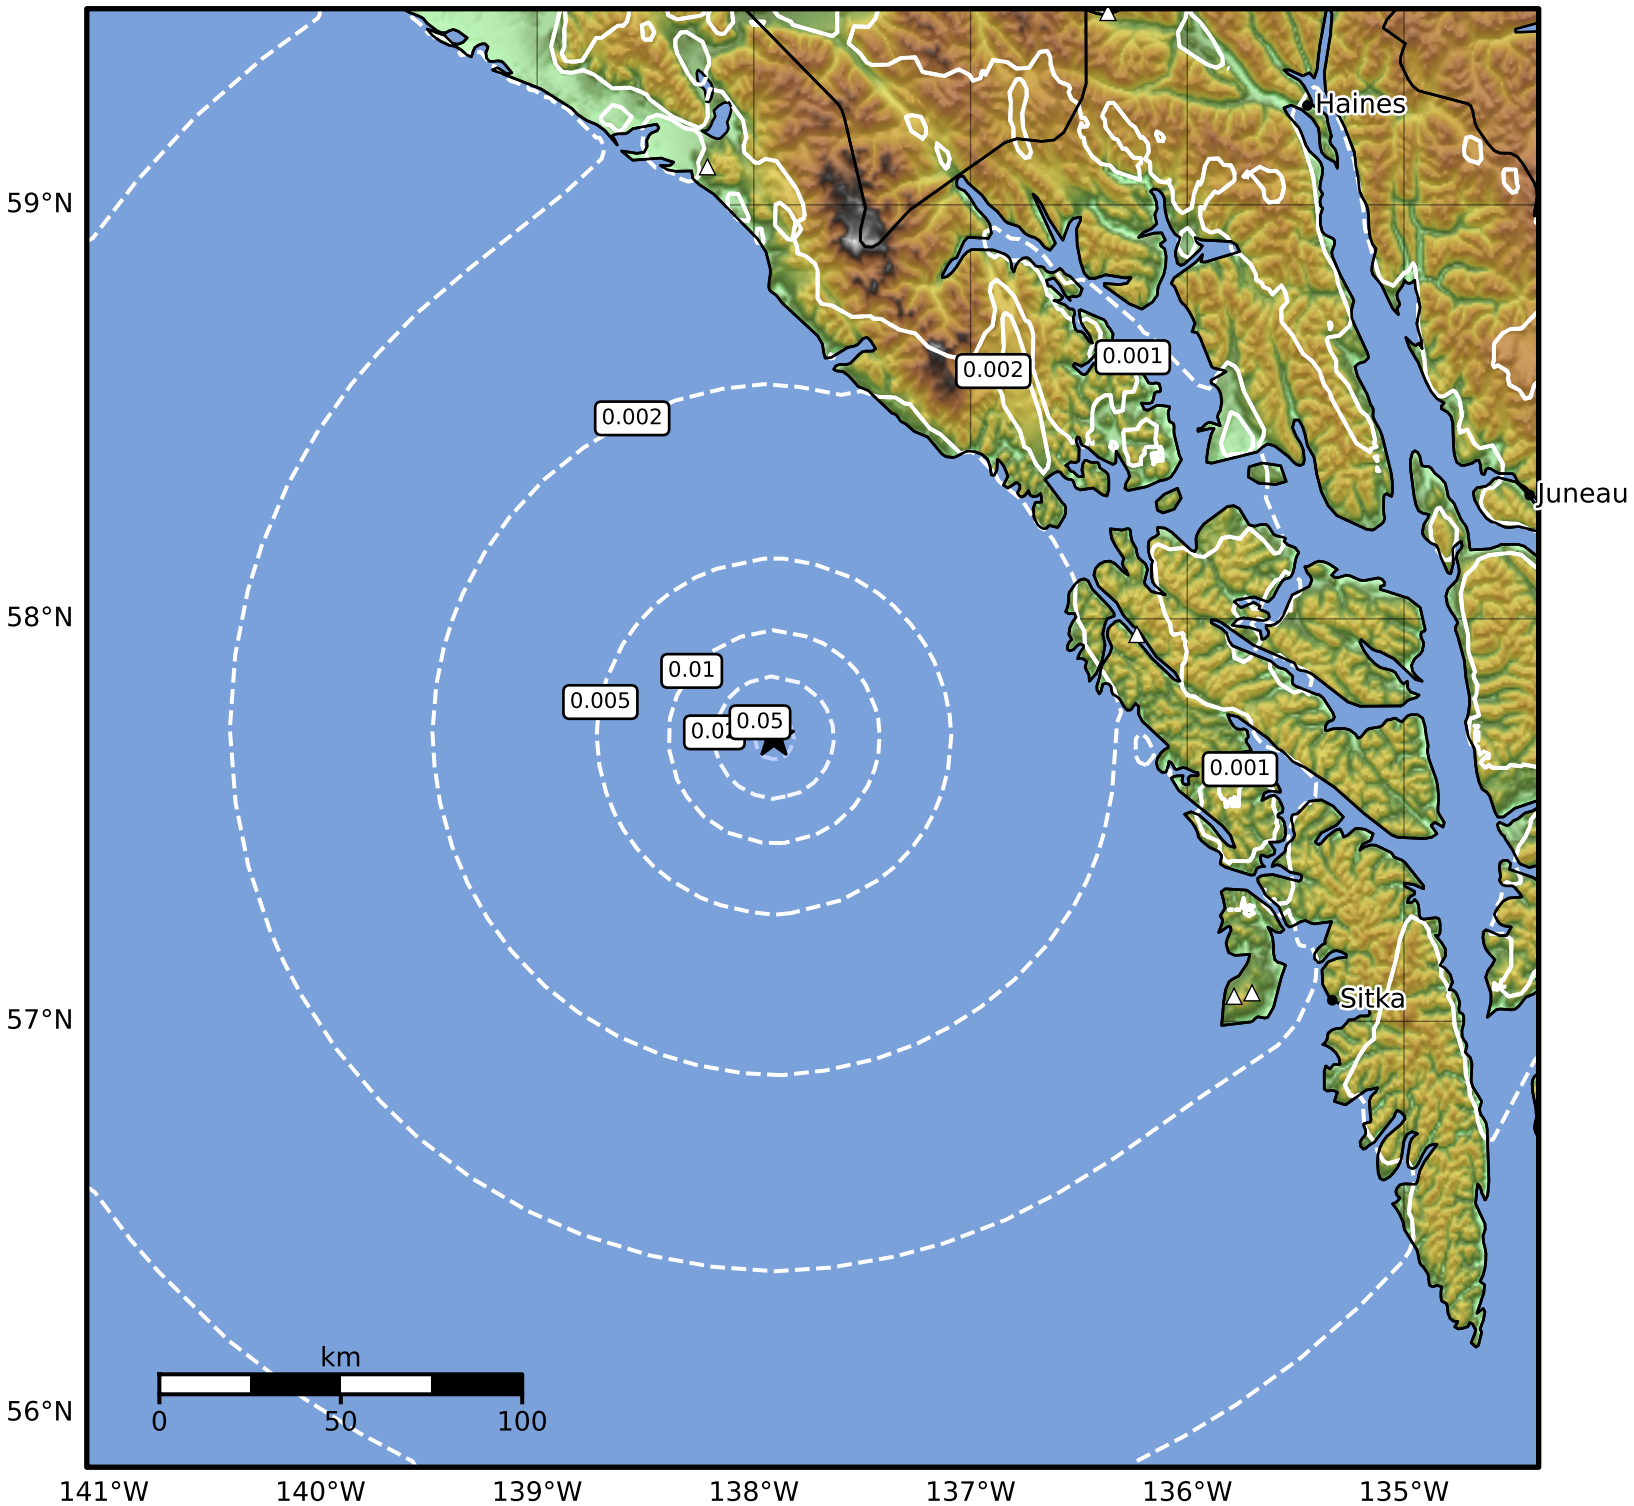

1.0 Second Peak Spectral Acceleration Map Alaska Earthquake Center  
 ShakeMap: 103 km (64 miles) WSW of Pelican  
 Apr 27, 2026 02:57:15 UTC M3.4 N57.71 W137.91 Depth: 5.0km ID:a2026ifecwt

SA(1.0) (%g)	0.1	0.2	0.5	1	2	5	10	20	50	100	200
--------------	-----	-----	-----	---	---	---	----	----	----	-----	-----

Scale based on Worden et al. (2012)

Version 2: Processed 2026-04-27T03:02:00Z

△ Seismic Instrument ○ Reported Intensity

★ Epicenter