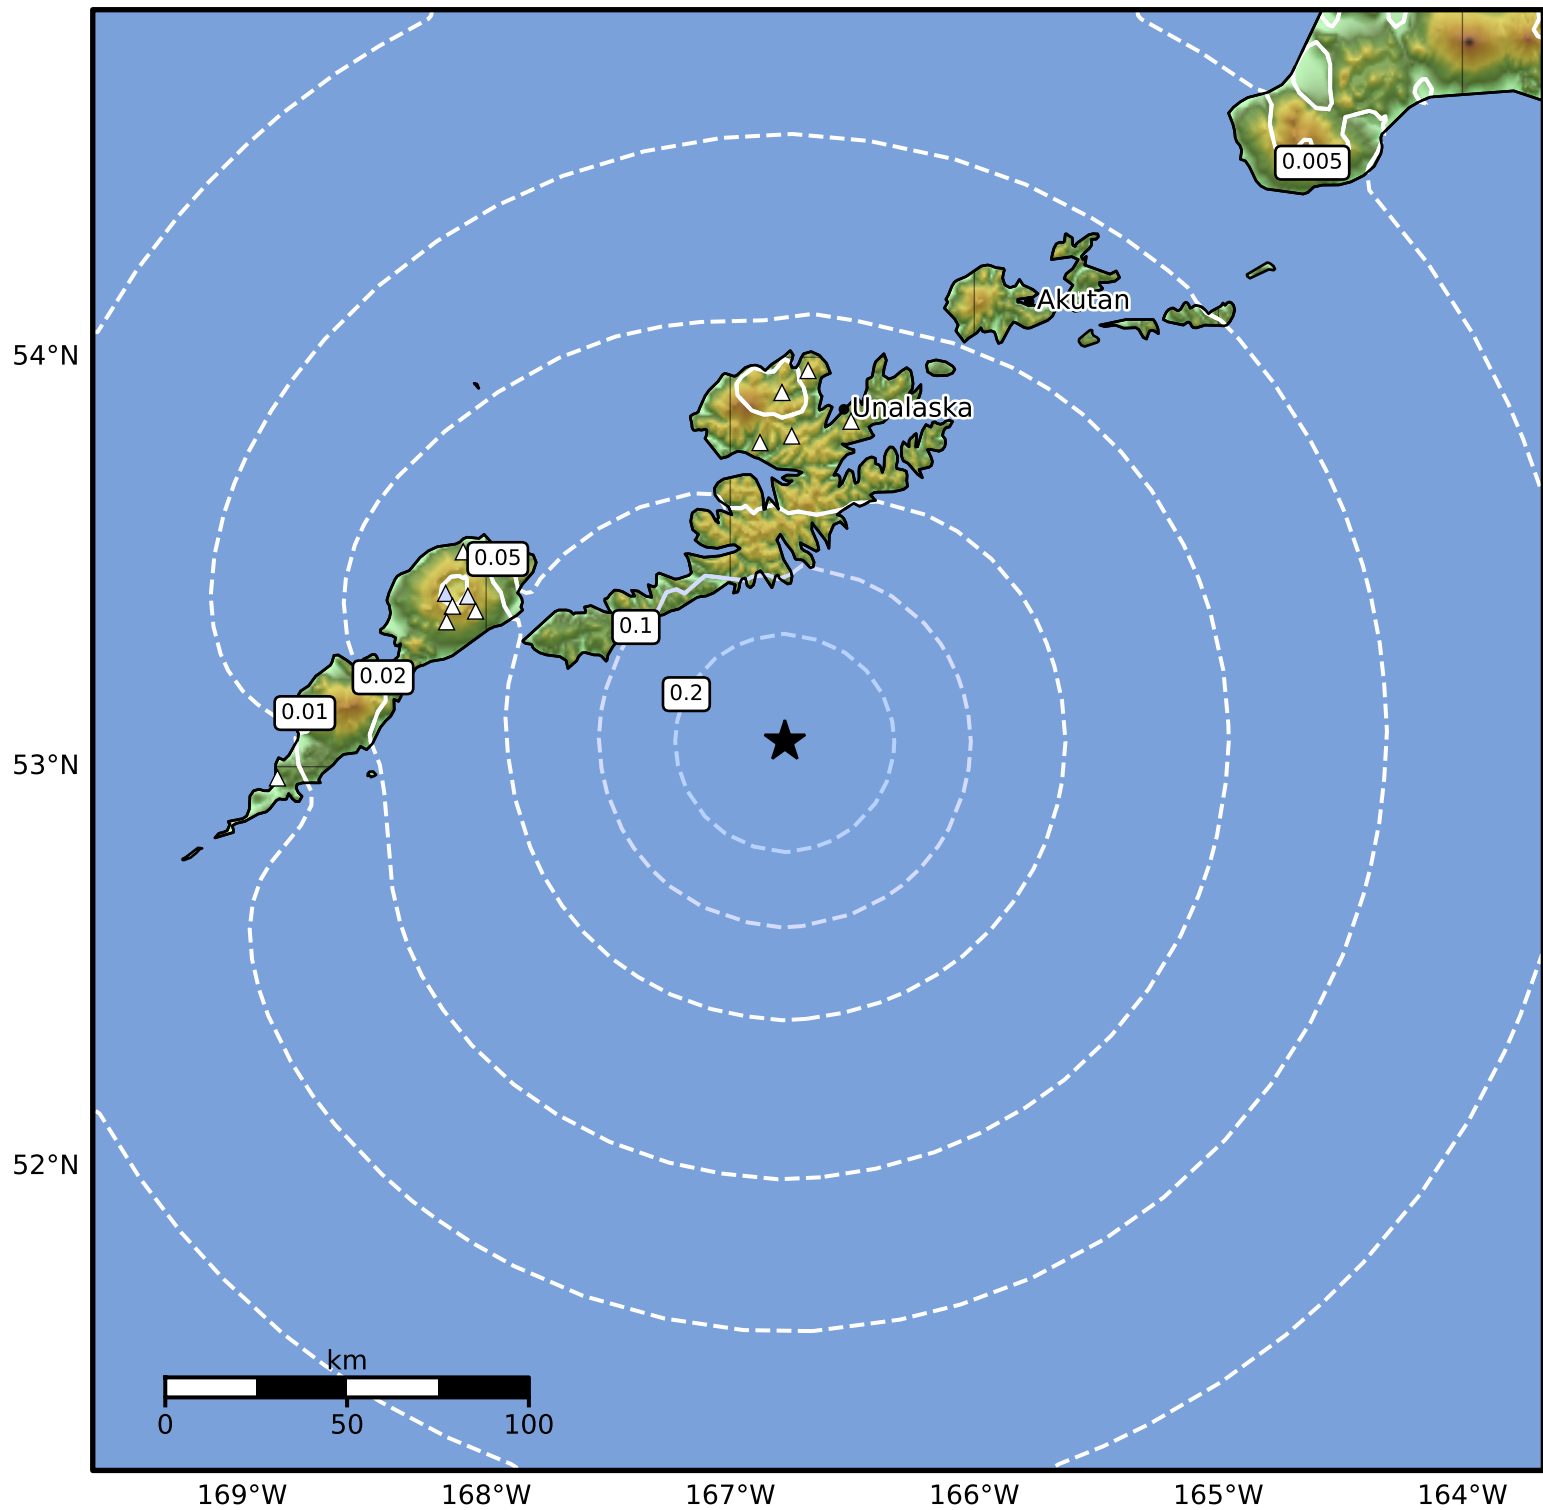

Peak Ground Acceleration Map Alaska Earthquake Center
 ShakeMap: 91 km (57 miles) S of Unalaska
 Apr 27, 2026 12:28:35 UTC M3.7 N53.06 W166.78 Depth: 23.9km ID:a2026ifxbez

PGA (%g)	0.1	0.2	0.5	1	2	5	10	20	50	100	200
----------	-----	-----	-----	---	---	---	----	----	----	-----	-----

Scale based on Worden et al. (2012)

Version 2: Processed 2026-04-27T17:28:17Z

△ Seismic Instrument ○ Reported Intensity

★ Epicenter