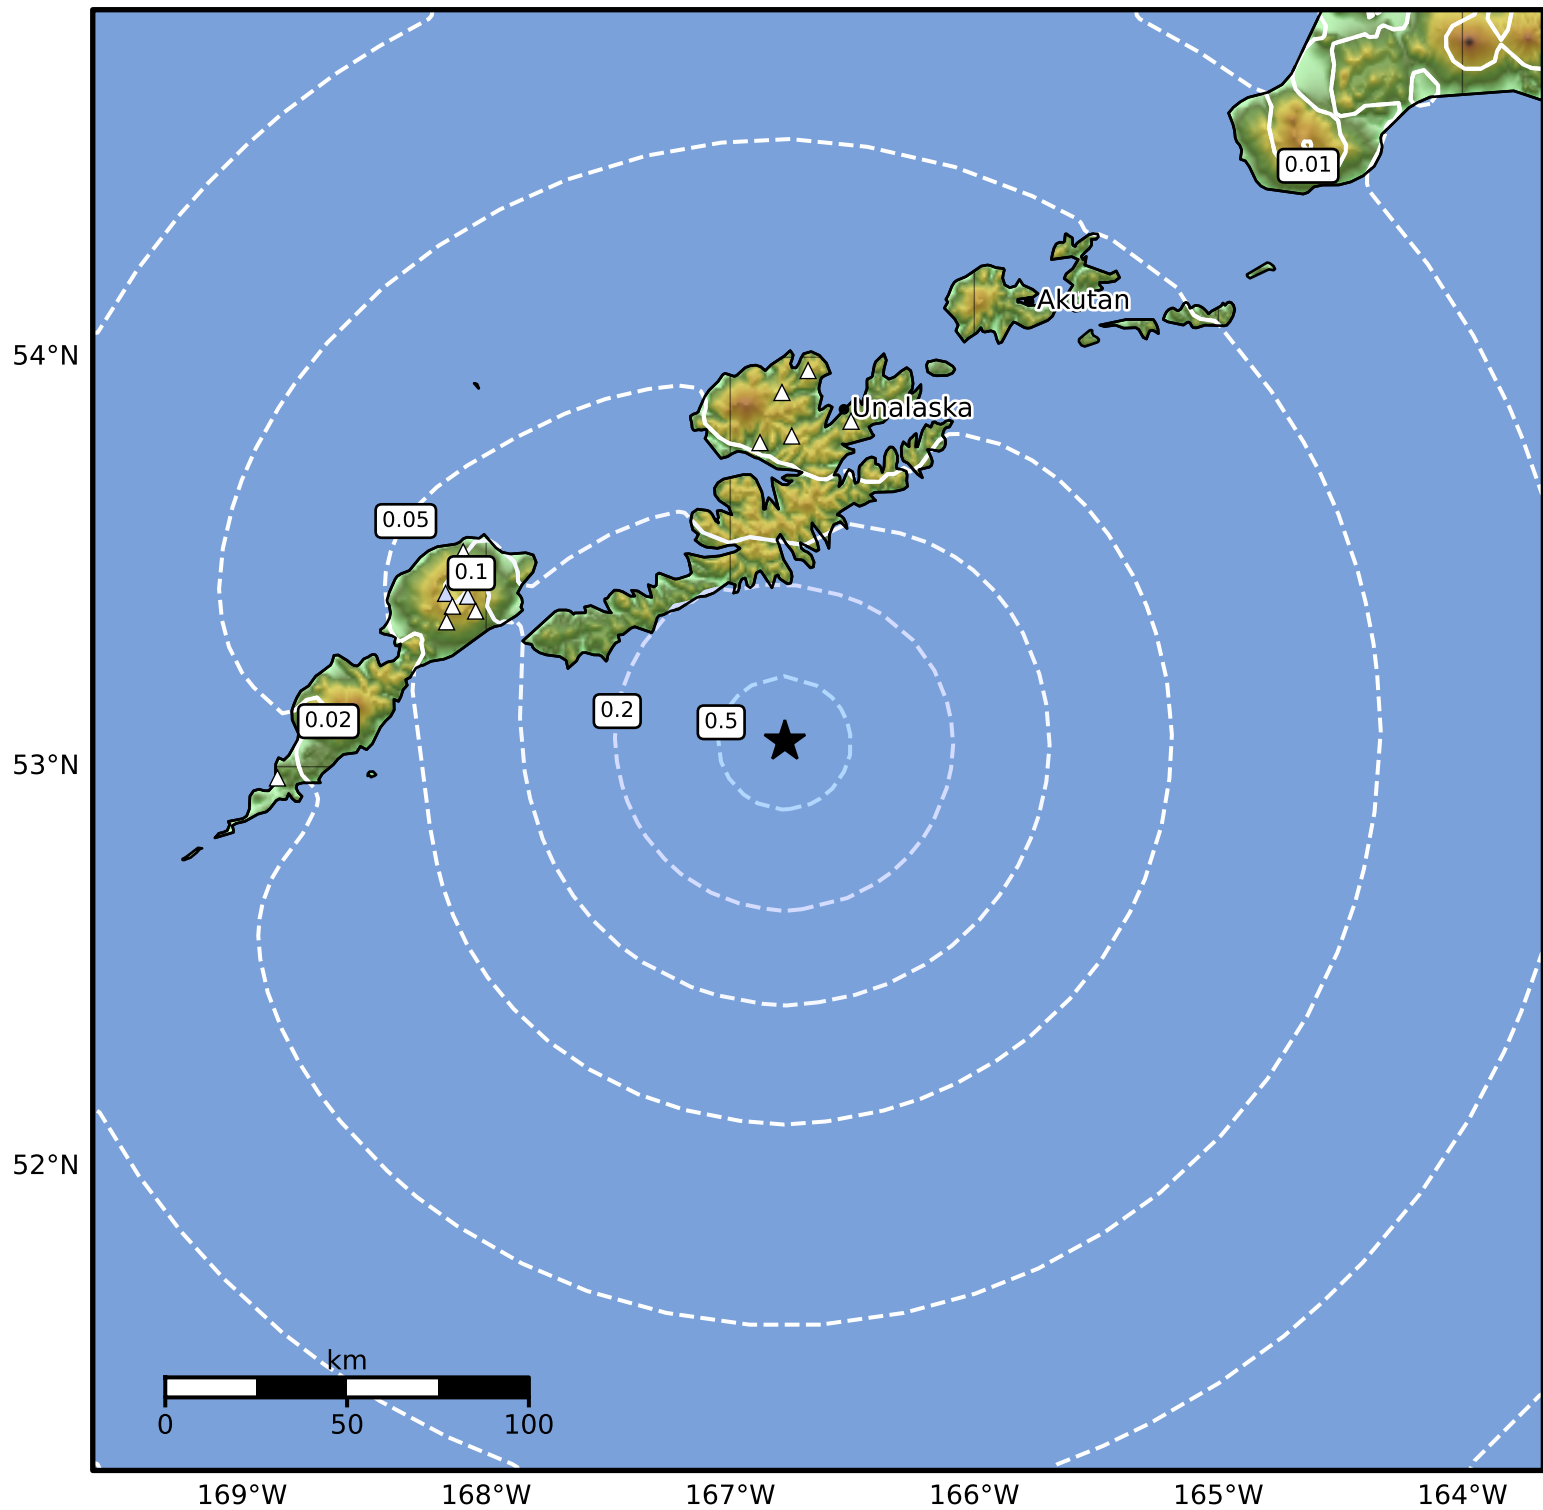

0.3 Second Peak Spectral Acceleration Map Alaska Earthquake Center
 ShakeMap: 91 km (57 miles) S of Unalaska
 Apr 27, 2026 12:28:35 UTC M3.7 N53.06 W166.78 Depth: 23.9km ID:a2026ifxbez

SA(0.3) (%g)	0.1	0.2	0.5	1	2	5	10	20	50	100	200
--------------	-----	-----	-----	---	---	---	----	----	----	-----	-----

Scale based on Worden et al. (2012)

Version 2: Processed 2026-04-27T17:28:17Z

△ Seismic Instrument ○ Reported Intensity

★ Epicenter