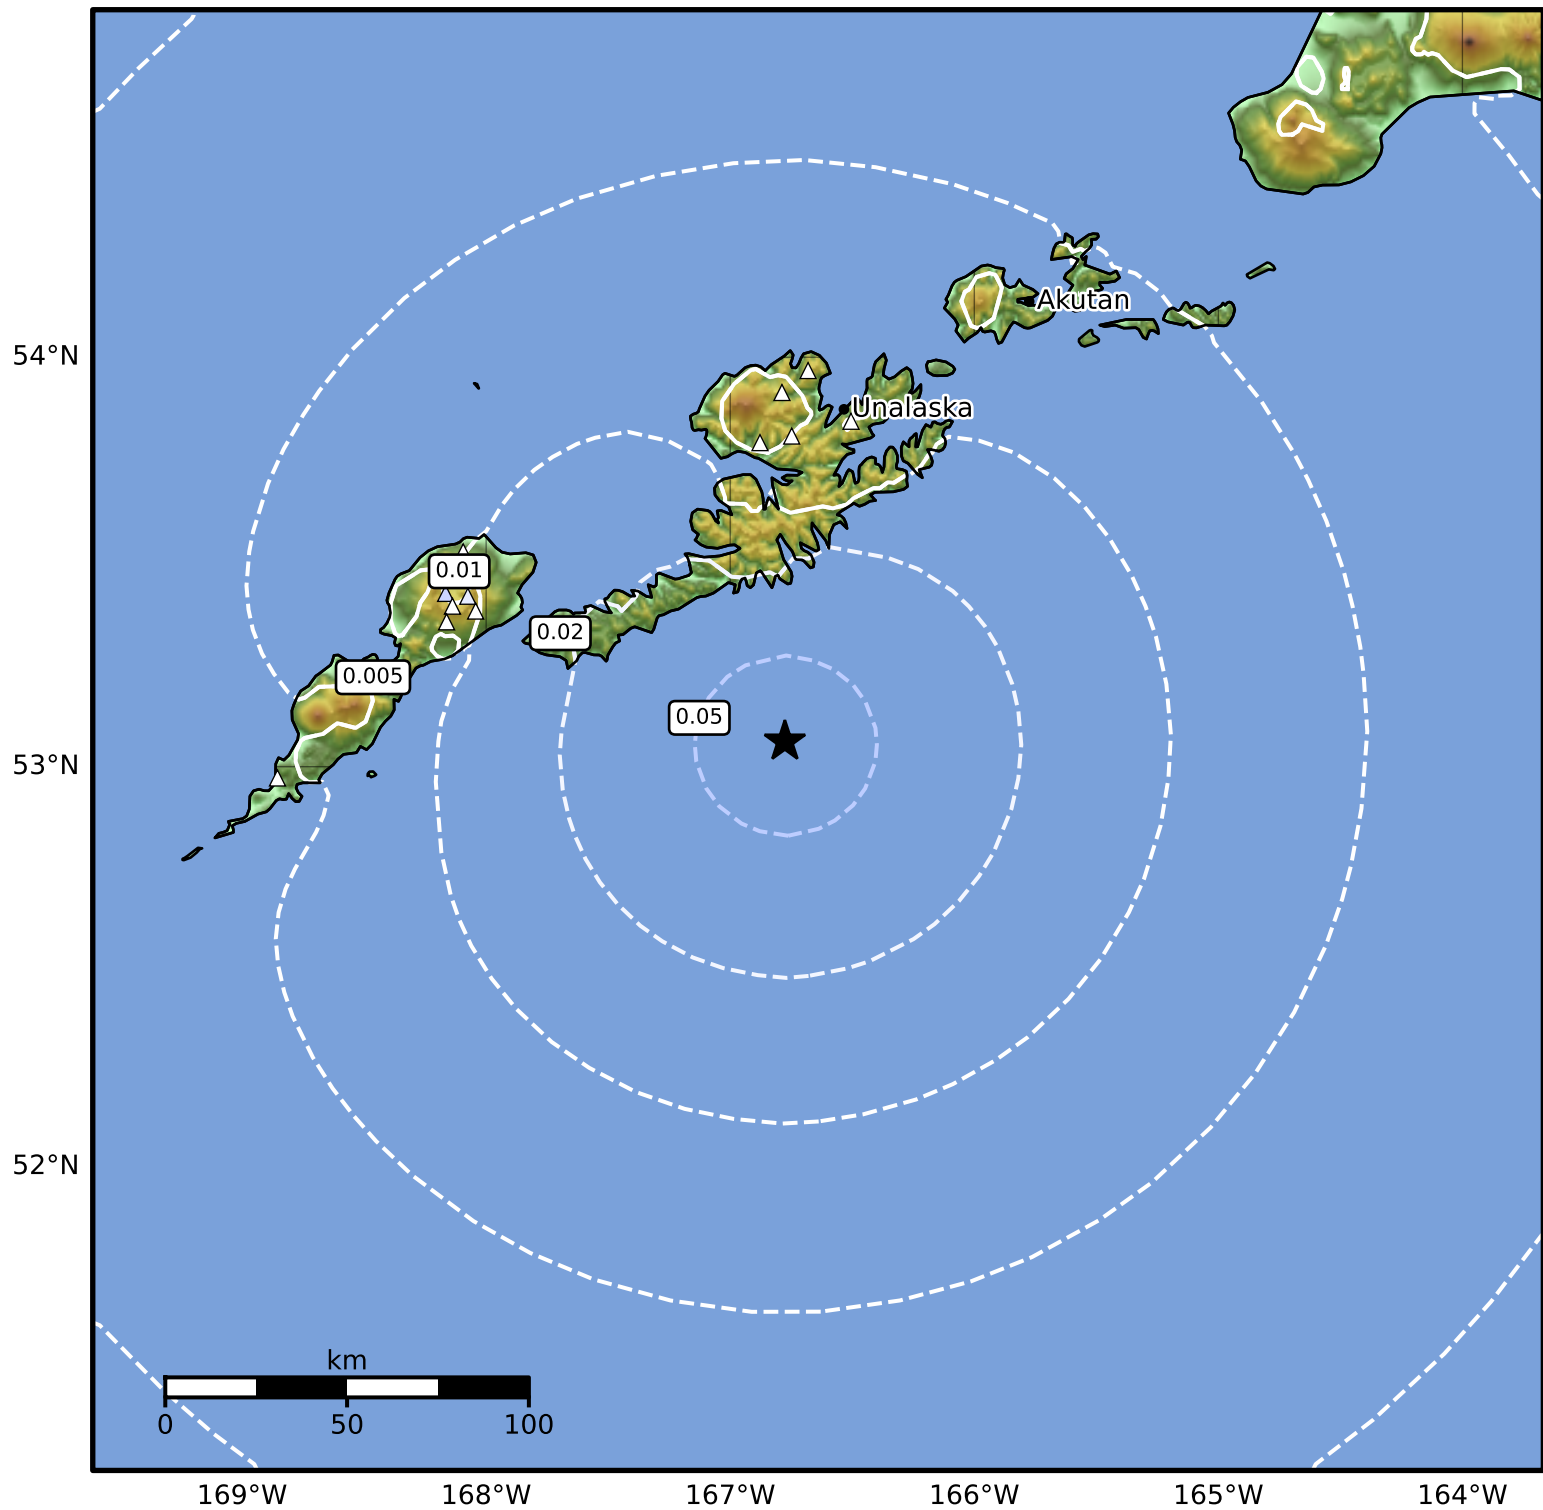

1.0 Second Peak Spectral Acceleration Map Alaska Earthquake Center
 ShakeMap: 91 km (57 miles) S of Unalaska
 Apr 27, 2026 12:28:35 UTC M3.7 N53.06 W166.78 Depth: 23.9km ID:a2026ifxbez

SA(1.0) (%g)	0.1	0.2	0.5	1	2	5	10	20	50	100	200
--------------	-----	-----	-----	---	---	---	----	----	----	-----	-----

Scale based on Worden et al. (2012)

Version 2: Processed 2026-04-27T17:28:17Z

△ Seismic Instrument ○ Reported Intensity

★ Epicenter