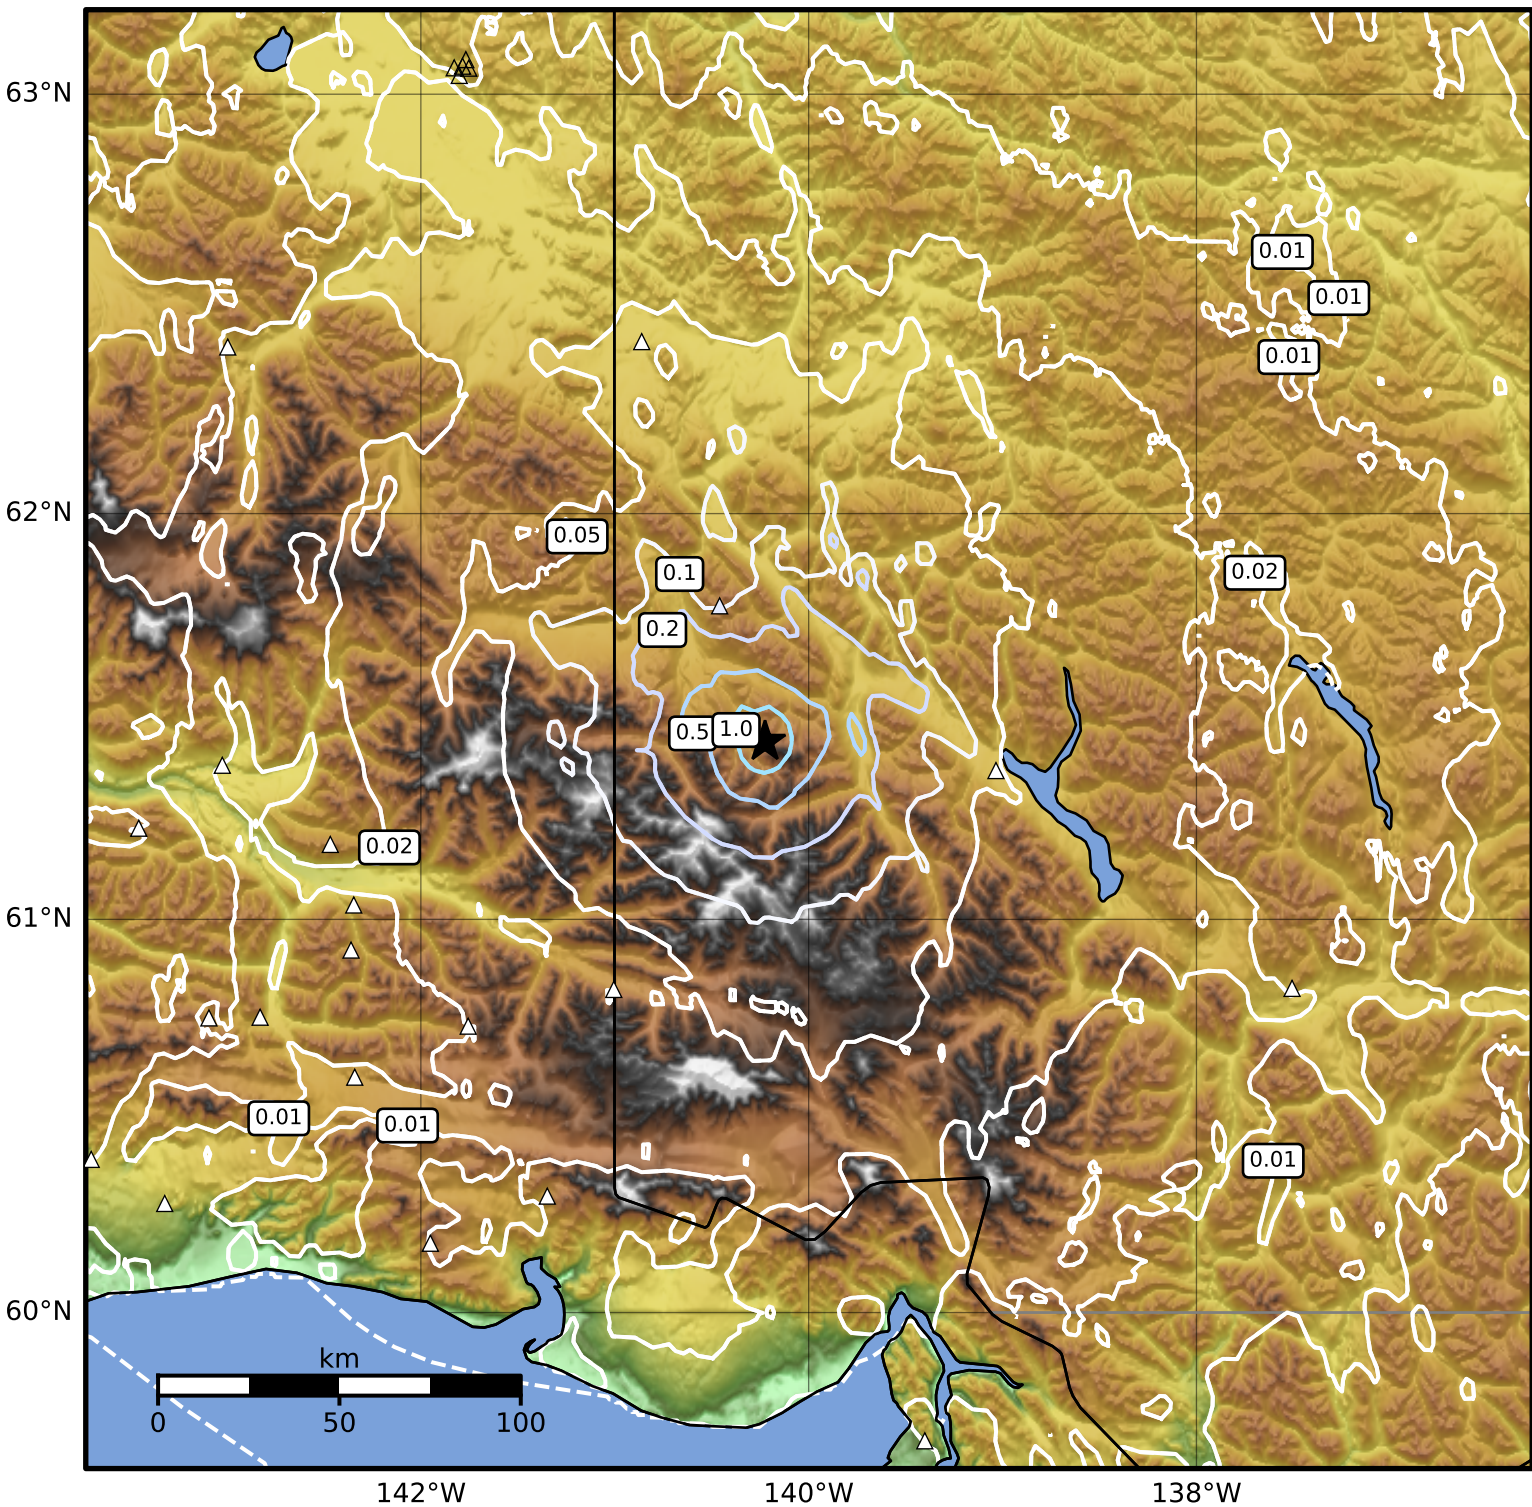

0.3 Second Peak Spectral Acceleration Map Alaska Earthquake Center
 ShakeMap: 134 km (83 miles) E of McCarthy
 Apr 28, 2026 13:26:09 UTC M3.8 N61.44 W140.22 Depth: 5.0km ID:a2026ihurqf

SA(0.3) (%g)	0.1	0.2	0.5	1	2	5	10	20	50	100	200
--------------	-----	-----	-----	---	---	---	----	----	----	-----	-----

Scale based on Worden et al. (2012)

Version 3: Processed 2026-04-28T17:20:17Z

△ Seismic Instrument ○ Reported Intensity

★ Epicenter