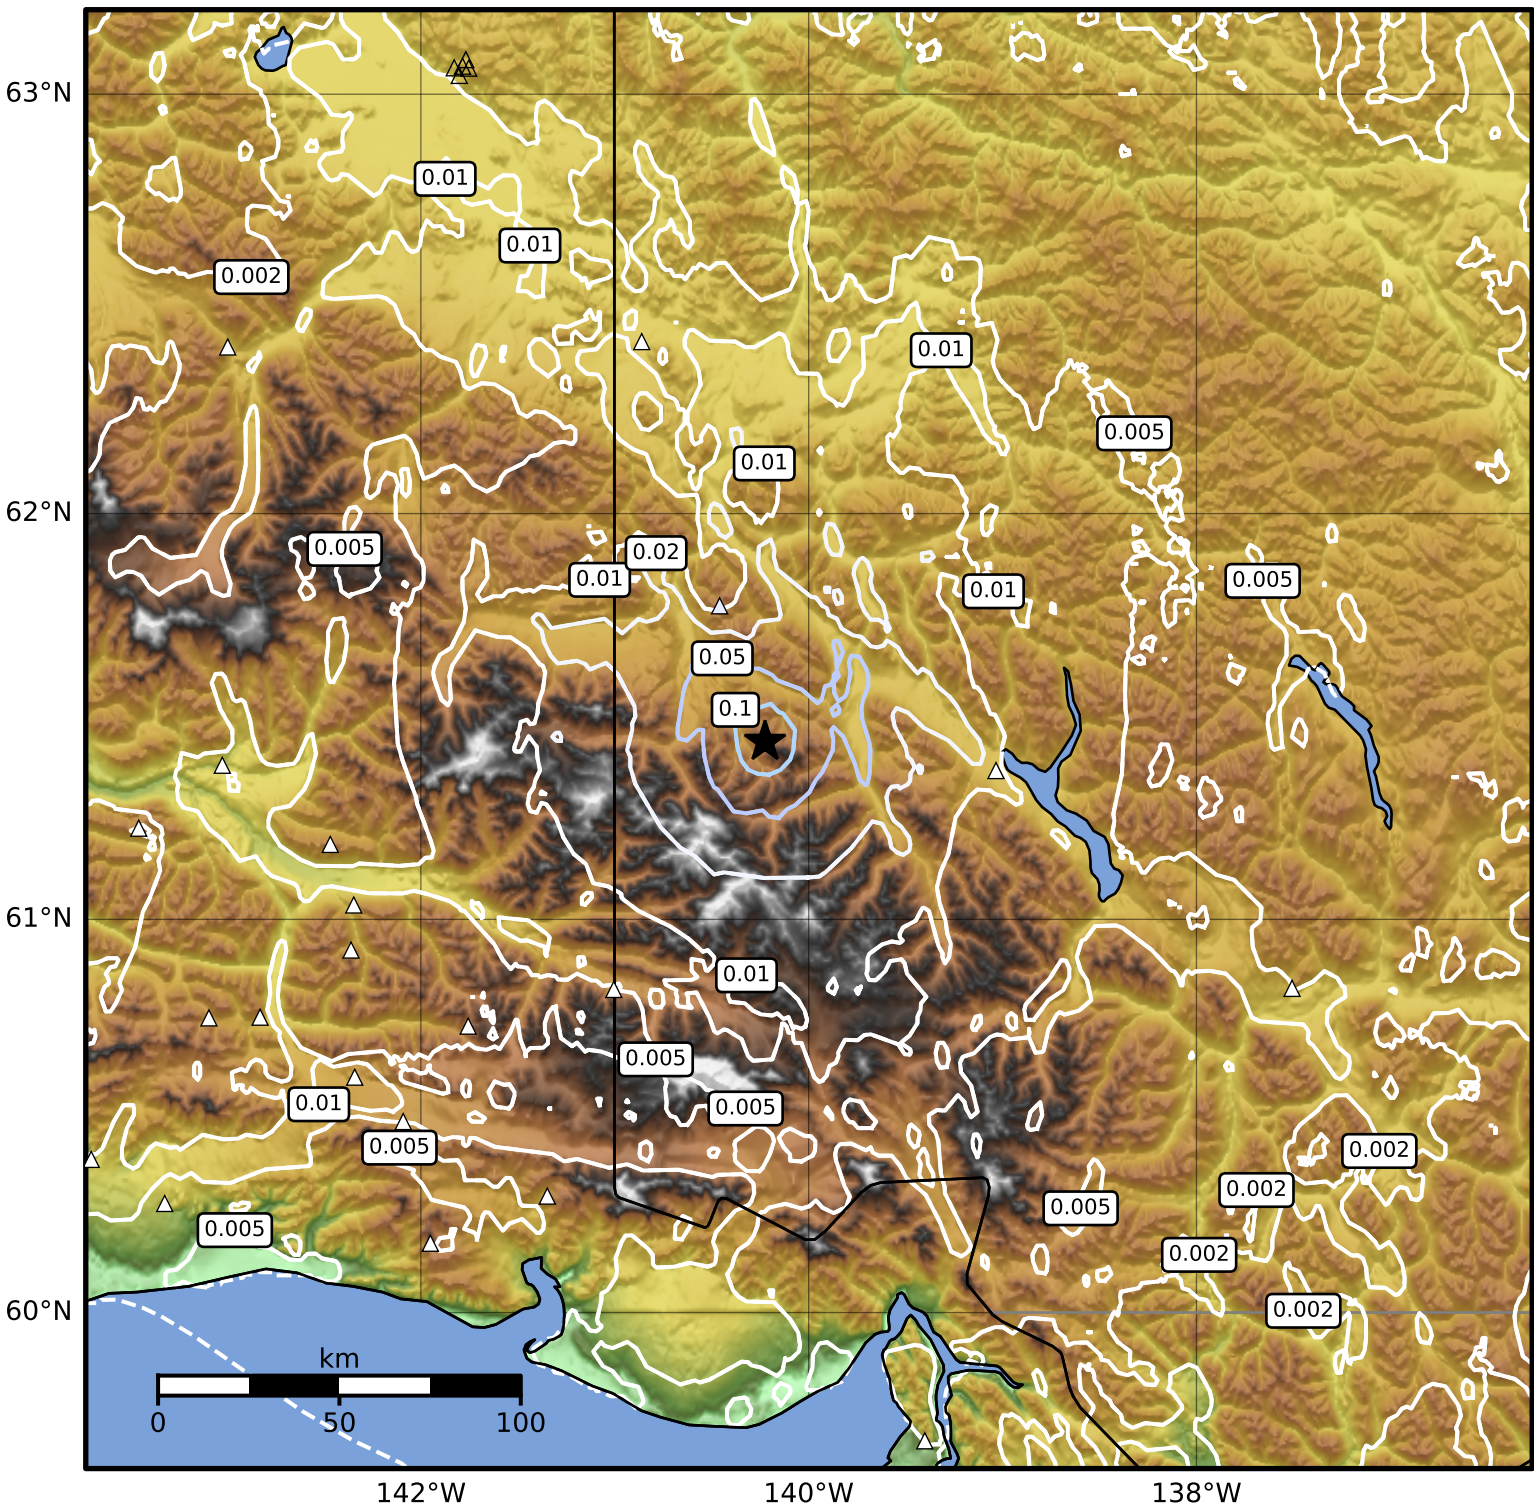

1.0 Second Peak Spectral Acceleration Map Alaska Earthquake Center
 ShakeMap: 134 km (83 miles) E of McCarthy
 Apr 28, 2026 13:26:09 UTC M3.8 N61.44 W140.22 Depth: 5.0km ID:a2026ihurqf

SA(1.0) (%g)	0.1	0.2	0.5	1	2	5	10	20	50	100	200
--------------	-----	-----	-----	---	---	---	----	----	----	-----	-----

Scale based on Worden et al. (2012)

Version 3: Processed 2026-04-28T17:20:17Z

△ Seismic Instrument ○ Reported Intensity

★ Epicenter