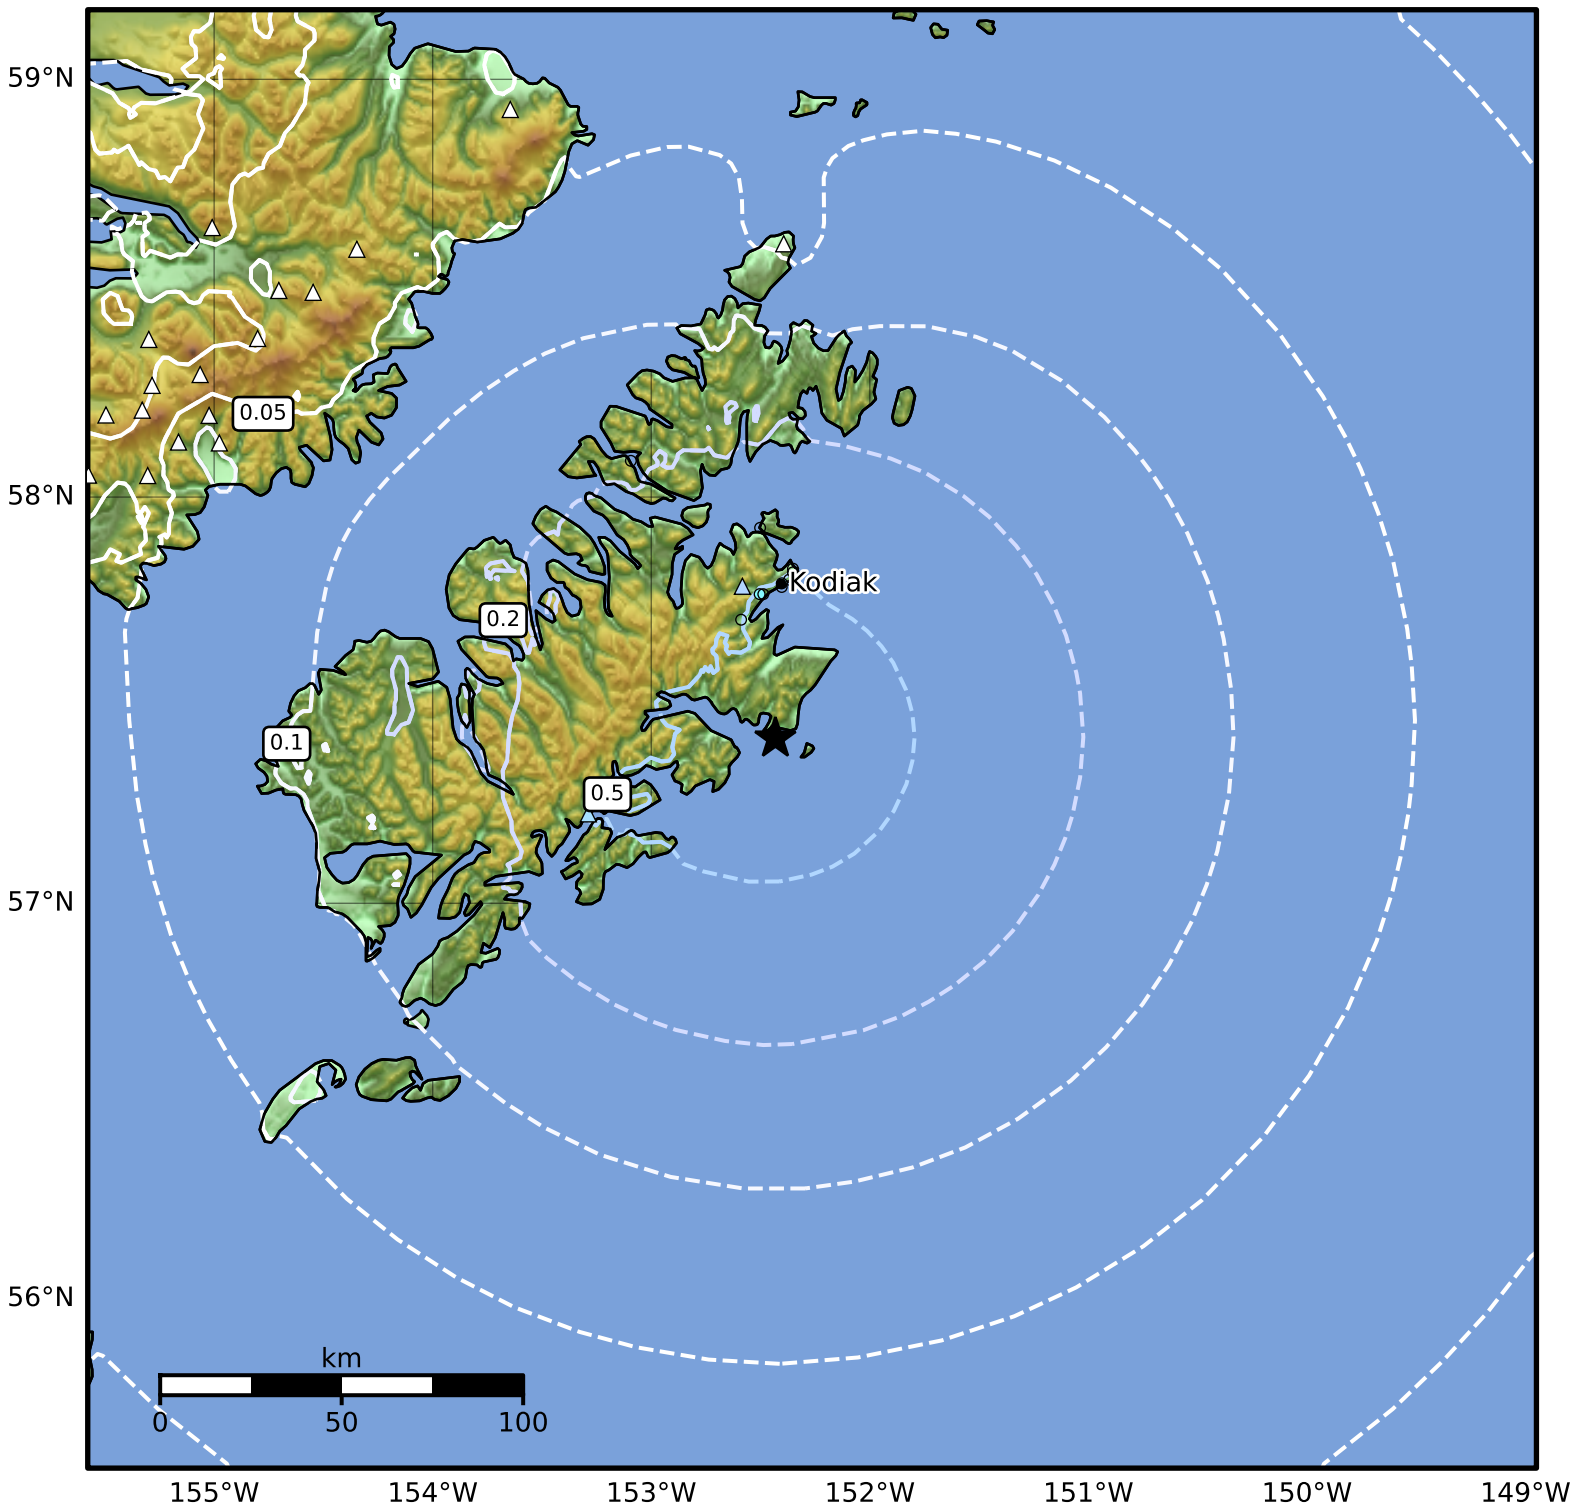

0.3 Second Peak Spectral Acceleration Map Alaska Earthquake Center  
 ShakeMap: 42 km (26 miles) S of Kodiak  
 Apr 29, 2026 02:36:25 UTC M4.2 N57.41 W152.43 Depth: 47.5km ID:a2026iiuvdi

SA(0.3) (%g)	0.1	0.2	0.5	1	2	5	10	20	50	100	200
--------------	-----	-----	-----	---	---	---	----	----	----	-----	-----

Scale based on Worden et al. (2012)

Version 2: Processed 2026-04-29T02:53:10Z

△ Seismic Instrument    ○ Reported Intensity

★ Epicenter