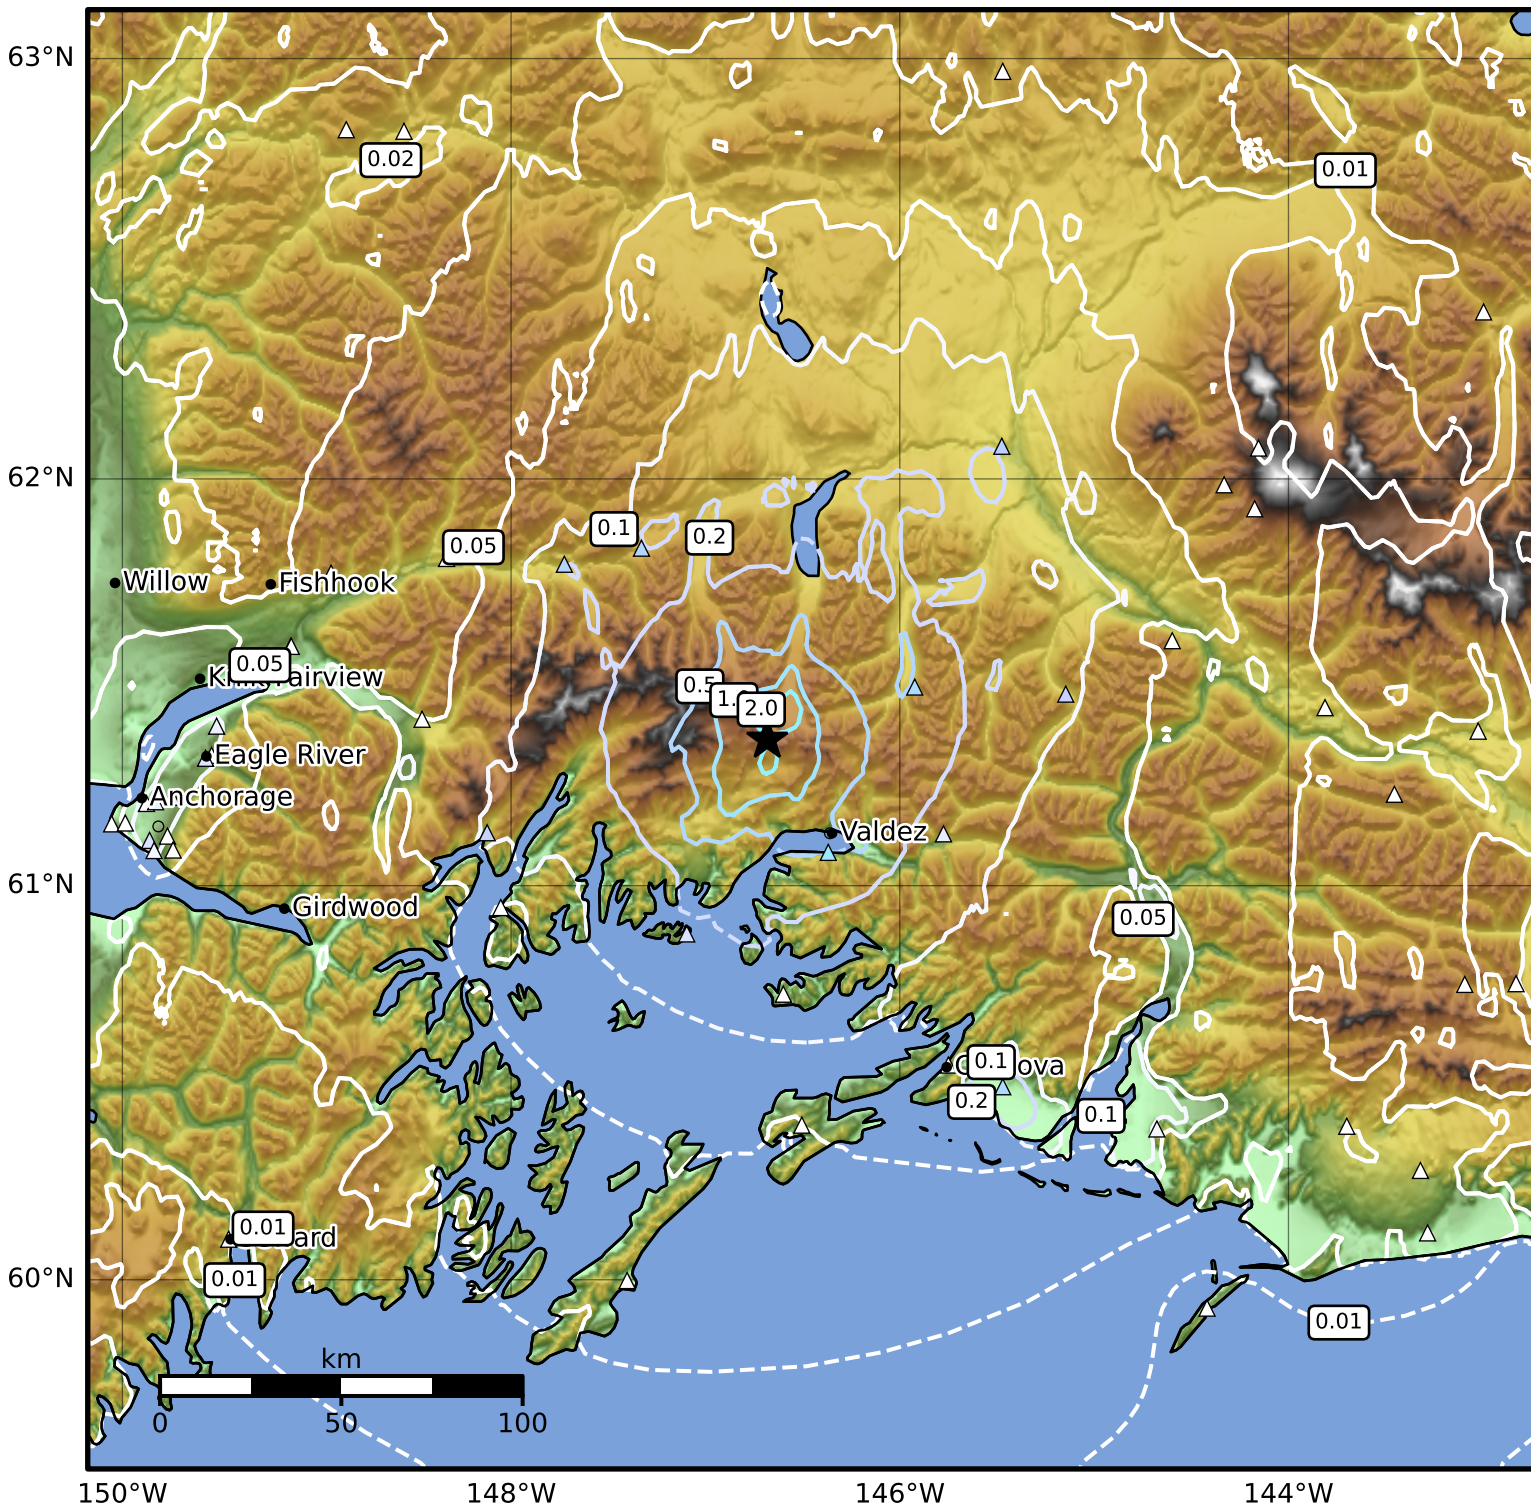

0.3 Second Peak Spectral Acceleration Map Alaska Earthquake Center
 ShakeMap: 30 km (19 miles) NW of Valdez
 Apr 30, 2026 16:03:15 UTC M3.9 N61.36 W146.68 Depth: 14.7km ID:a2026inasvo

SA(0.3) (%g)	0.1	0.2	0.5	1	2	5	10	20	50	100	200
--------------	-----	-----	-----	---	---	---	----	----	----	-----	-----

Scale based on Worden et al. (2012)

Version 3: Processed 2026-04-30T16:11:55Z

△ Seismic Instrument ○ Reported Intensity

★ Epicenter