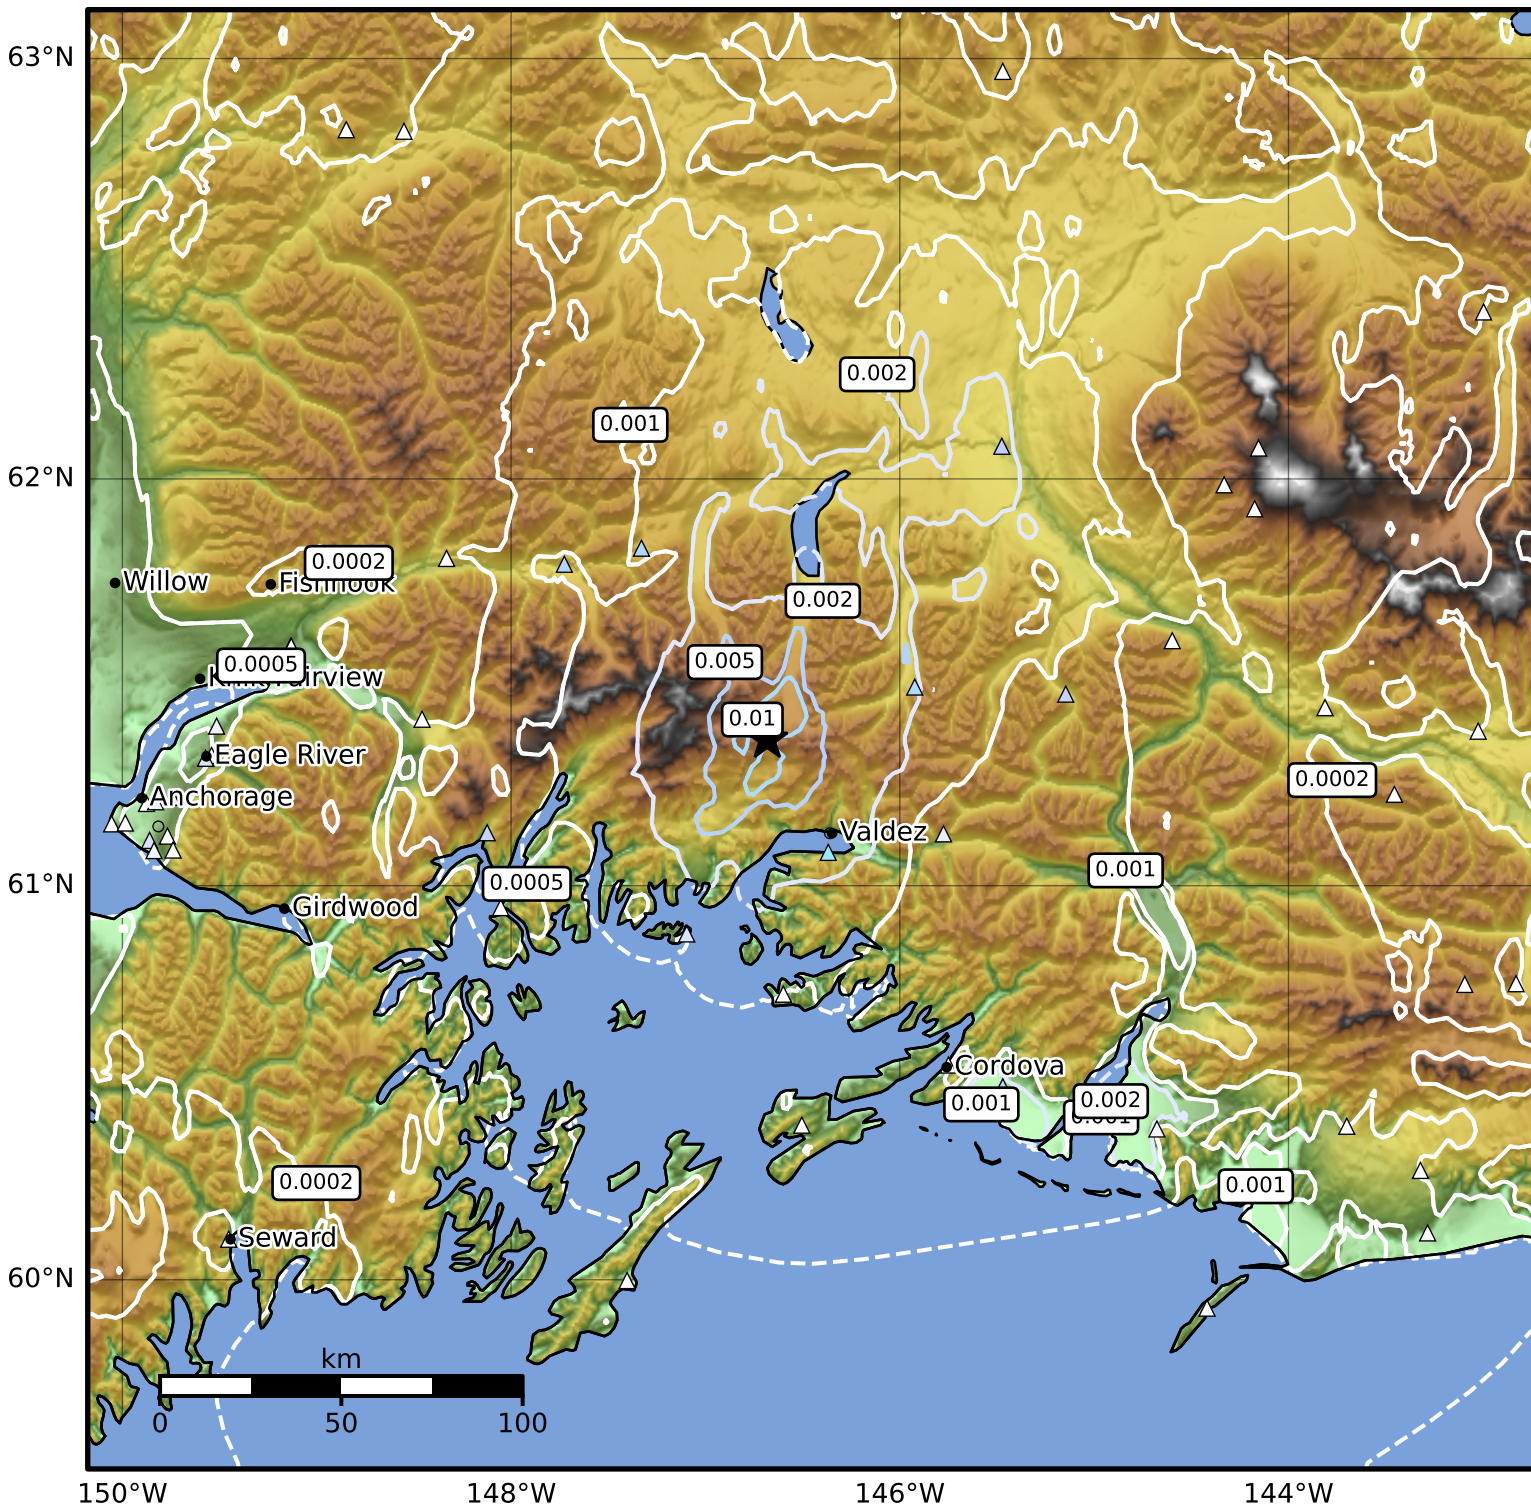

3.0 Second Peak Spectral Acceleration Map Alaska Earthquake Center
 ShakeMap: 30 km (19 miles) NW of Valdez
 Apr 30, 2026 16:03:15 UTC M3.9 N61.36 W146.68 Depth: 14.7km ID:a2026inasvo

Scale based on Worden et al. (2012)

Version 3: Processed 2026-04-30T16:11:55Z

△ Seismic Instrument ○ Reported Intensity

★ Epicenter