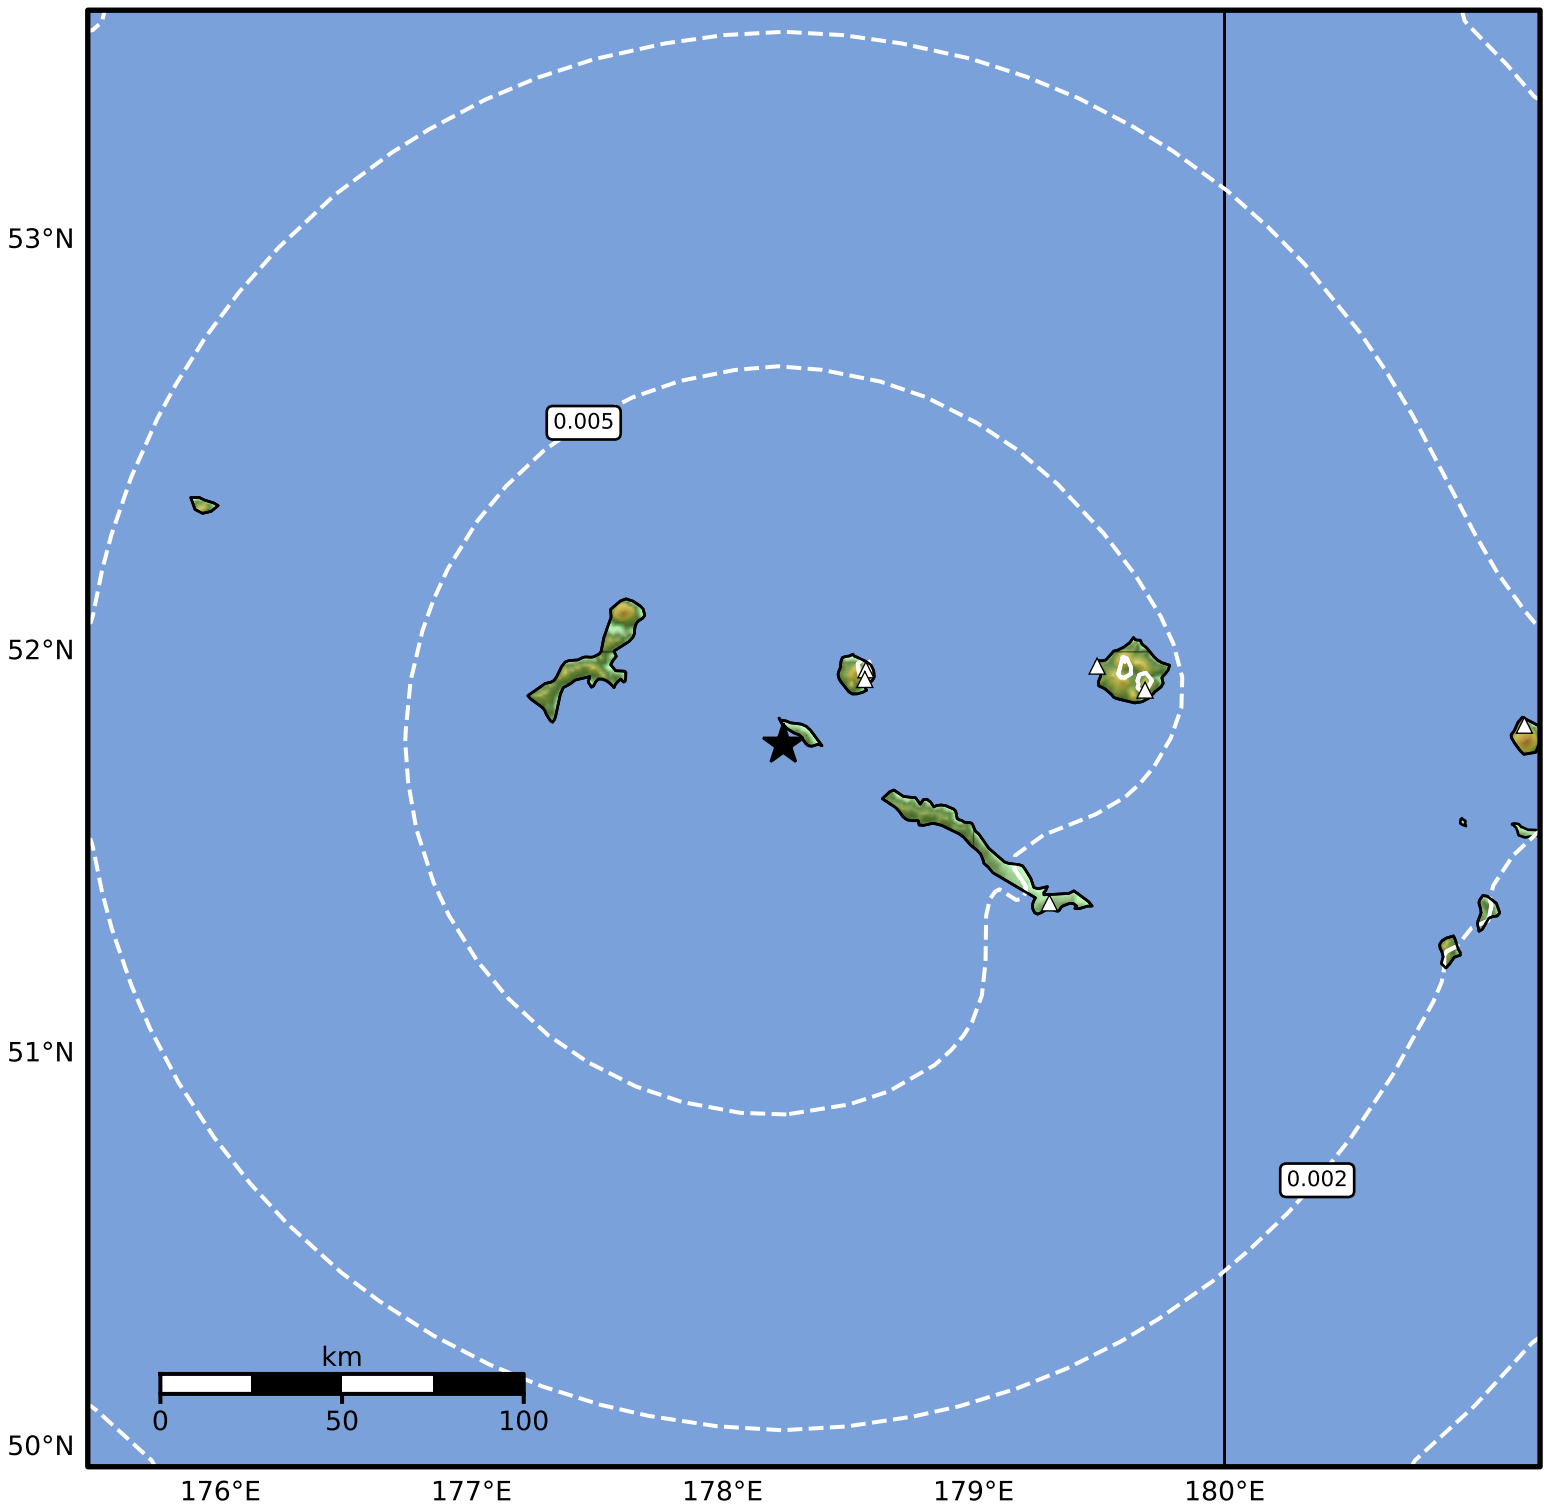

Peak Ground Velocity Map Alaska Earthquake Center
ShakeMap: 355 km (221 miles) W of Adak
Apr 30, 2026 18:15:01 UTC M3.6 N51.77 E178.24 Depth: 111.6km ID:a2026infdm

Scale based on Worden et al. (2012)

Version 3: Processed 2026-04-30T20:44:30Z

△ Seismic Instrument ○ Reported Intensity

★ Epicenter