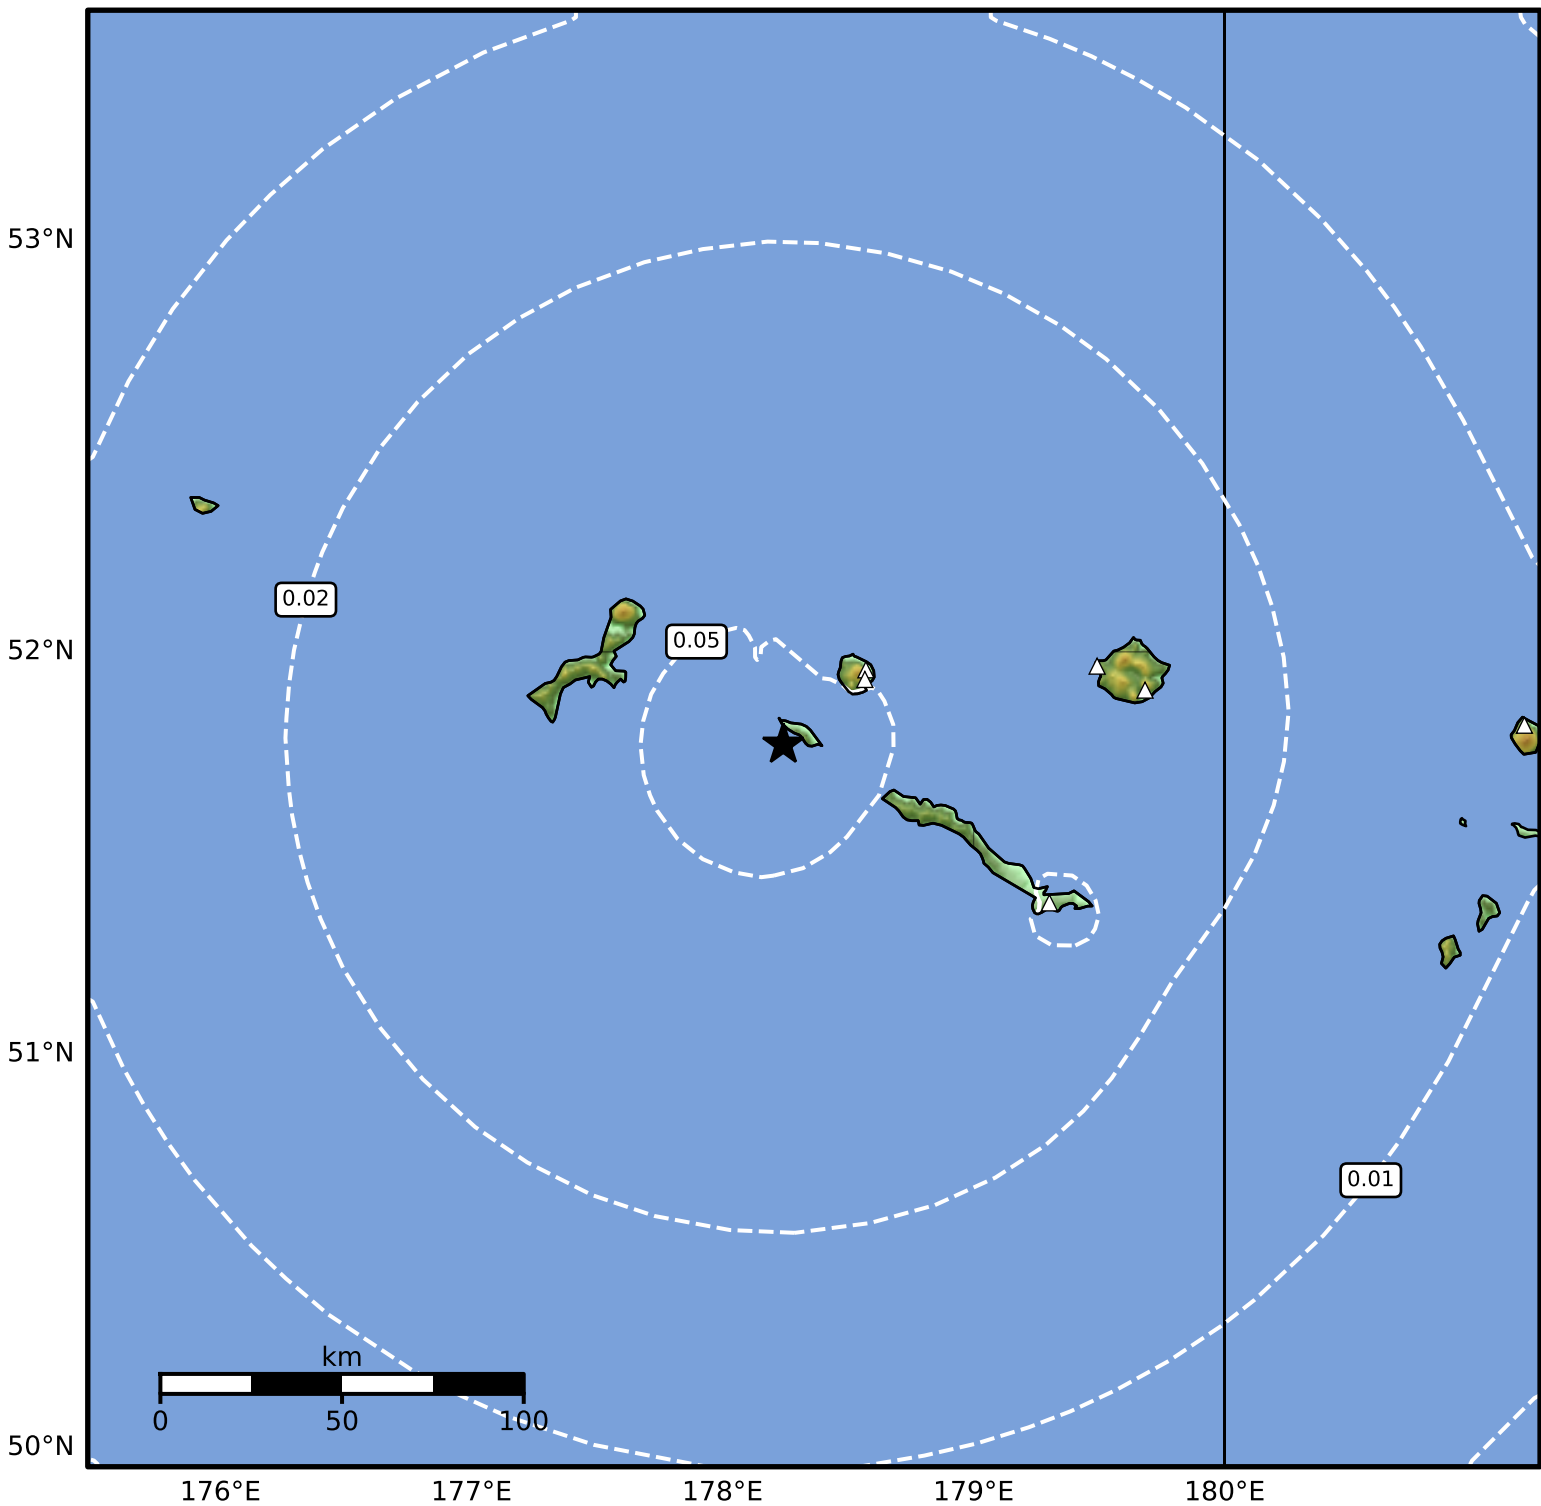

0.3 Second Peak Spectral Acceleration Map Alaska Earthquake Center
 ShakeMap: 355 km (221 miles) W of Adak
 Apr 30, 2026 18:15:01 UTC M3.6 N51.77 E178.24 Depth: 111.6km ID:a2026infdm

SA(0.3) (%g)	0.1	0.2	0.5	1	2	5	10	20	50	100	200
--------------	-----	-----	-----	---	---	---	----	----	----	-----	-----

Scale based on Worden et al. (2012)

Version 3: Processed 2026-04-30T20:44:30Z

△ Seismic Instrument ○ Reported Intensity

★ Epicenter