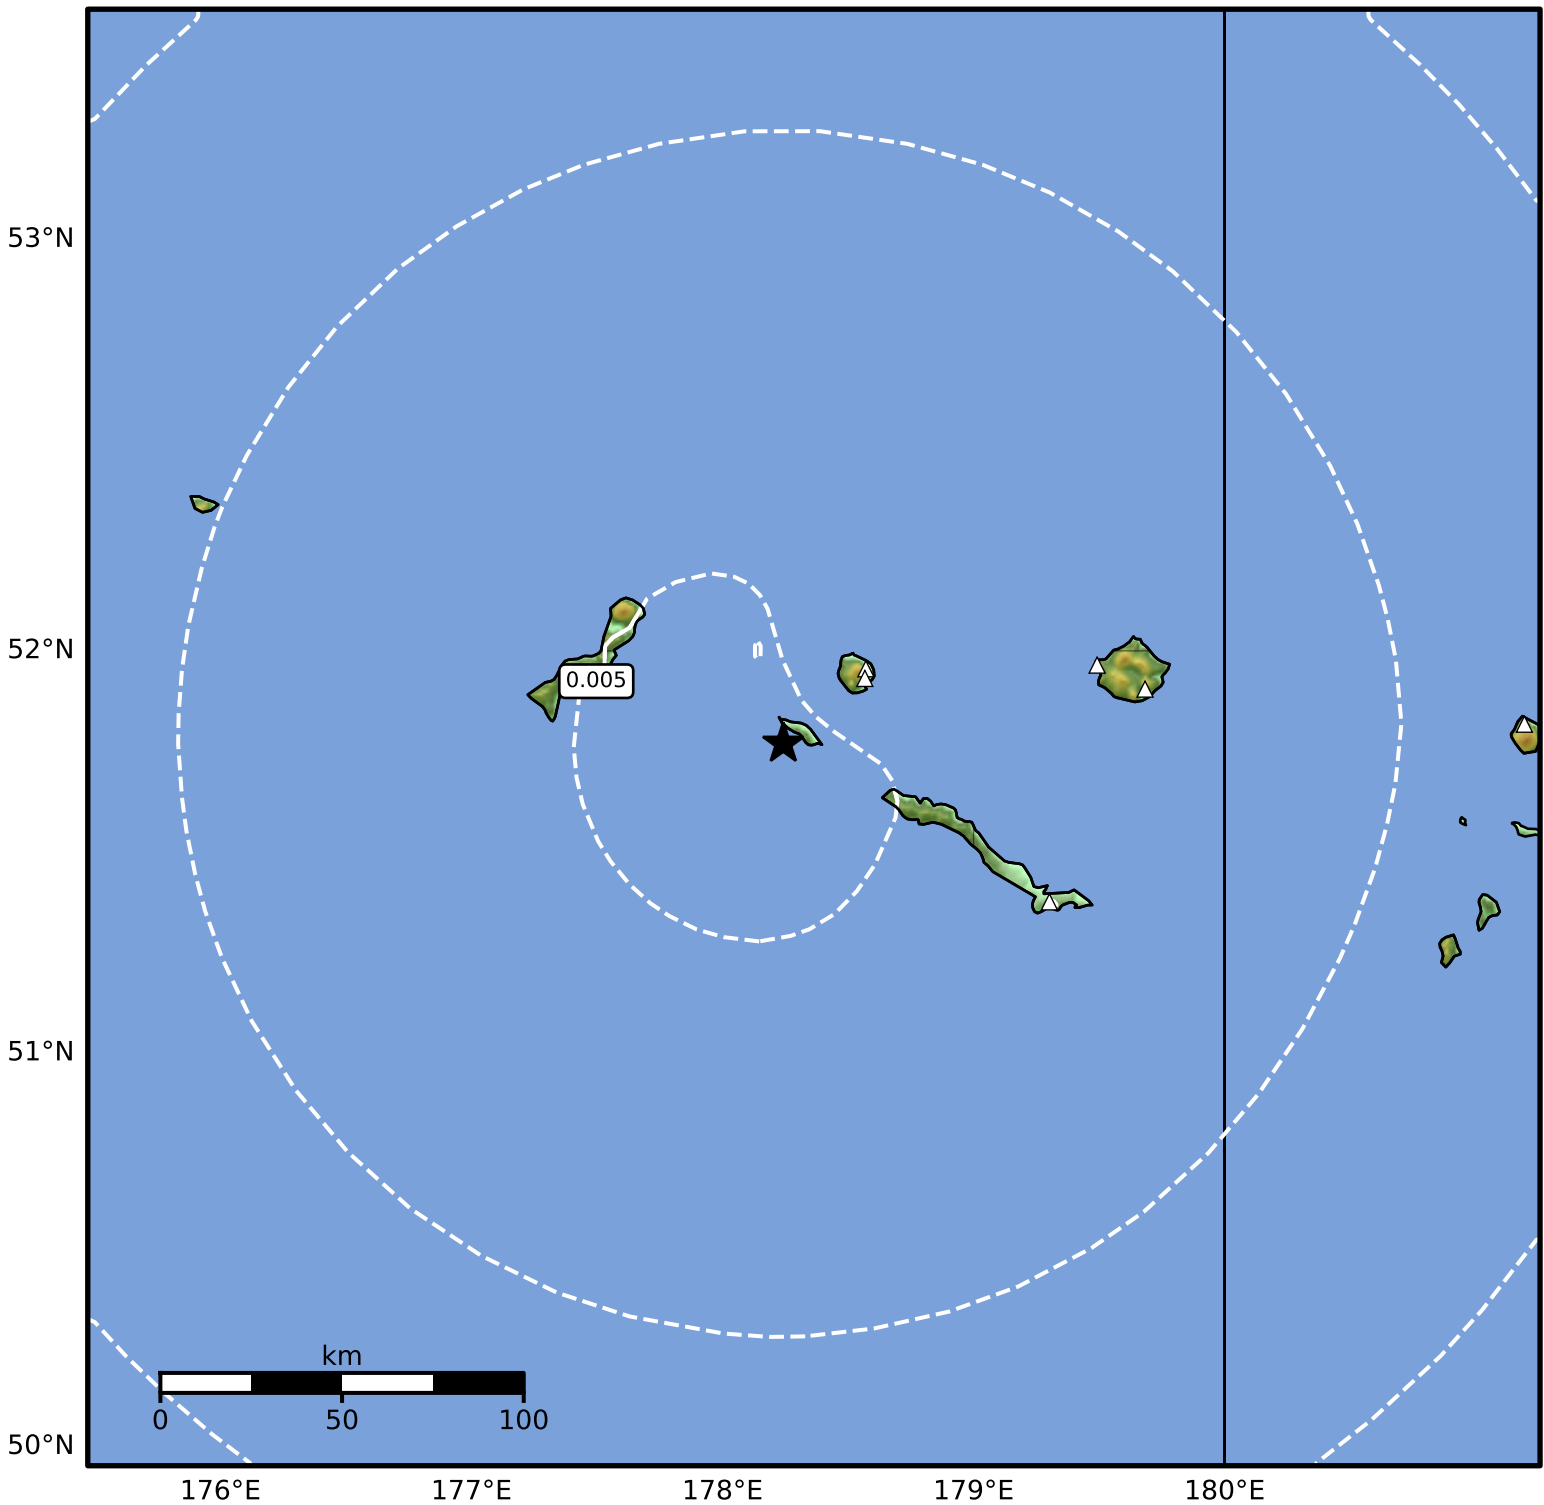

1.0 Second Peak Spectral Acceleration Map Alaska Earthquake Center  
 ShakeMap: 355 km (221 miles) W of Adak  
 Apr 30, 2026 18:15:01 UTC M3.6 N51.77 E178.24 Depth: 111.6km ID:a2026infdm

SA(1.0) (%g)	0.1	0.2	0.5	1	2	5	10	20	50	100	200
--------------	-----	-----	-----	---	---	---	----	----	----	-----	-----

Scale based on Worden et al. (2012)

Version 3: Processed 2026-04-30T20:44:30Z

△ Seismic Instrument ○ Reported Intensity

★ Epicenter