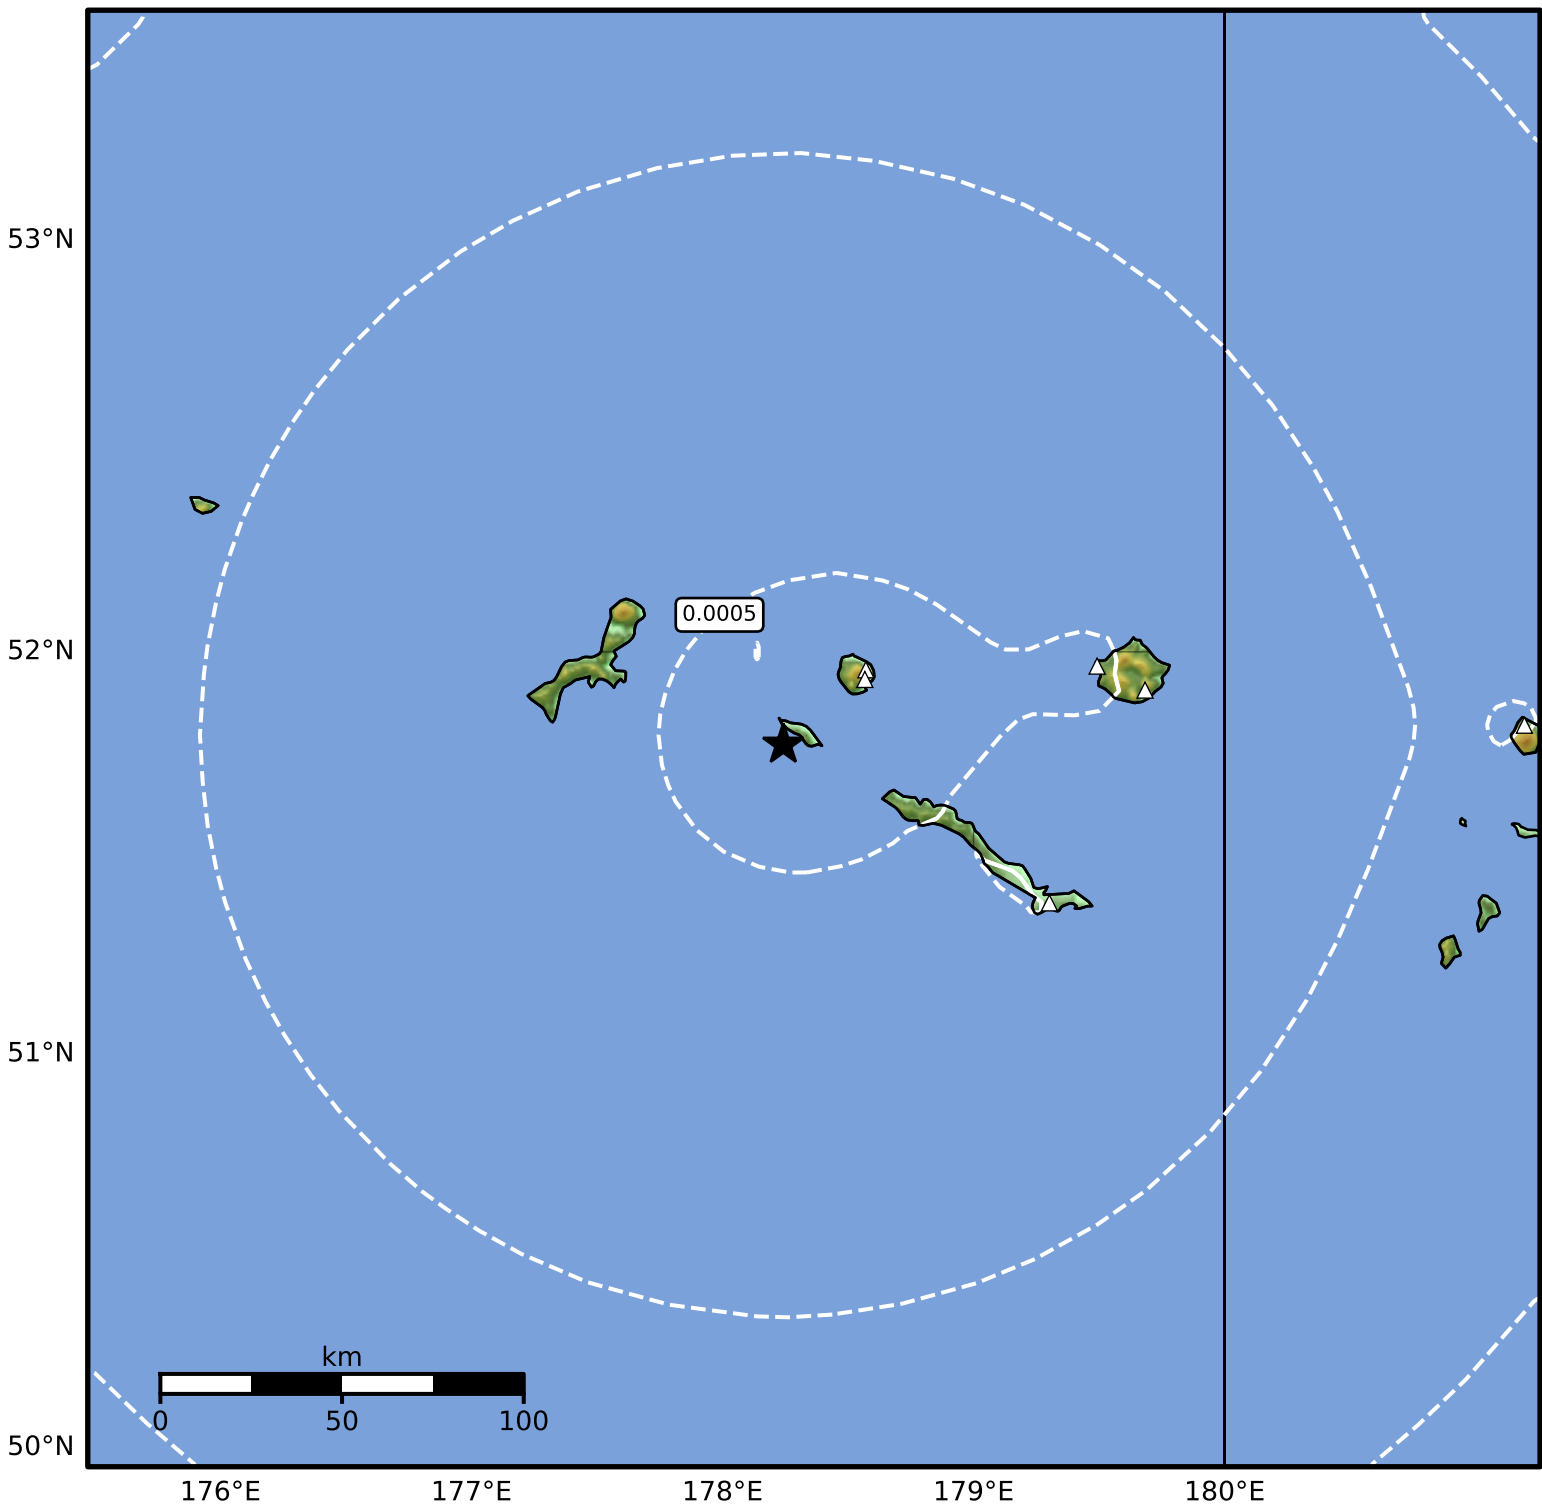

3.0 Second Peak Spectral Acceleration Map Alaska Earthquake Center
ShakeMap: 355 km (221 miles) W of Adak
Apr 30, 2026 18:15:01 UTC M3.6 N51.77 E178.24 Depth: 111.6km ID:a2026infdm

SA(3.0) (%g)	0.1	0.2	0.5	1	2	5	10	20	50
--------------	-----	-----	-----	---	---	---	----	----	----

Scale based on Worden et al. (2012)

Version 3: Processed 2026-04-30T20:44:30Z

△ Seismic Instrument ○ Reported Intensity

★ Epicenter