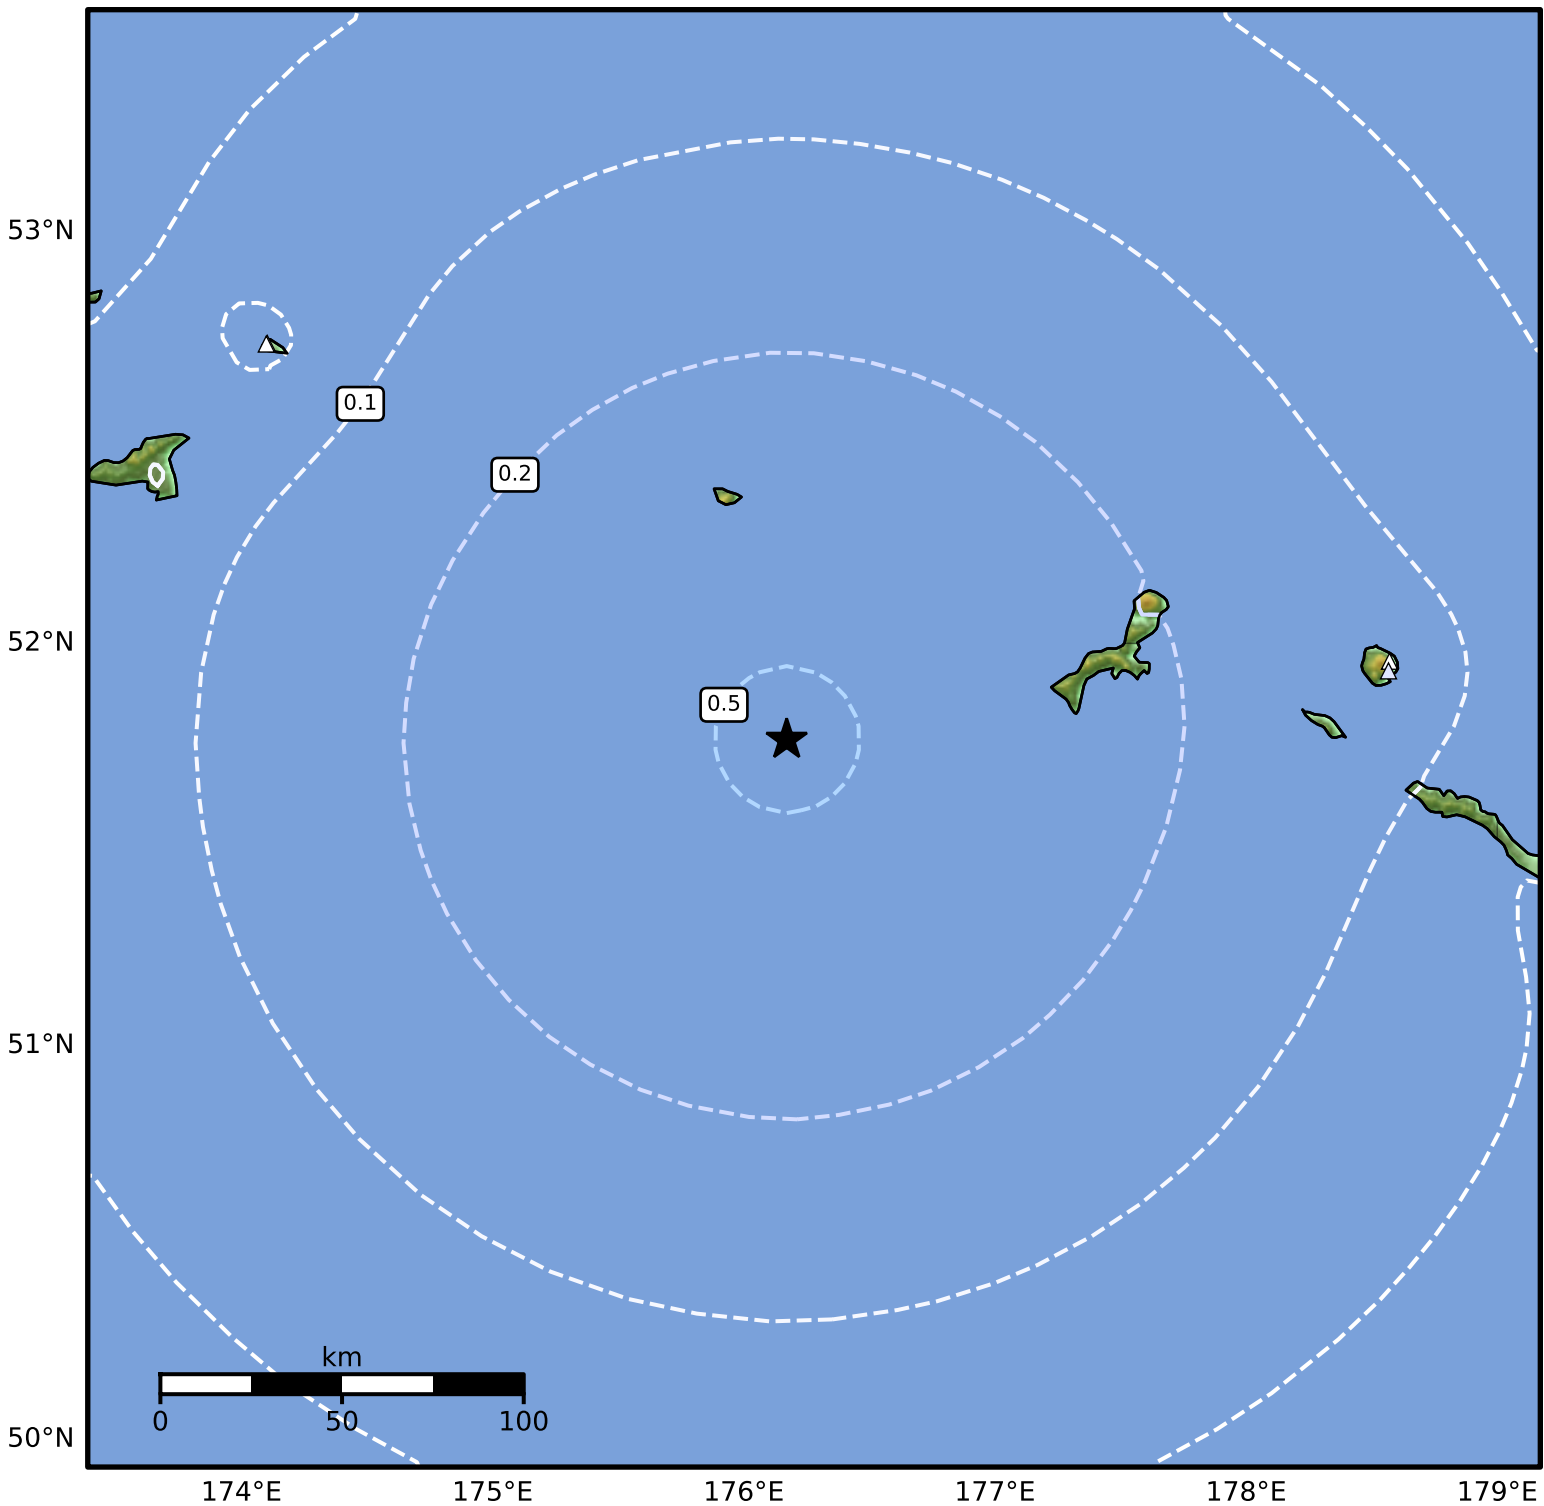

0.3 Second Peak Spectral Acceleration Map Alaska Earthquake Center
ShakeMap: 247 km (153 miles) ESE of Attu Station
May 01, 2026 16:27:50 UTC M4.4 N51.76 E176.17 Depth: 86.4km ID:a2026ioxpbn

SA(0.3) (%g)	0.1	0.2	0.5	1	2	5	10	20	50	100	200
---------------------	------------	------------	------------	----------	----------	----------	-----------	-----------	-----------	------------	------------

Scale based on Worden et al. (2012)

Version 8: Processed 2026-05-01T17:16:07Z

△ Seismic Instrument ○ Reported Intensity

★ Epicenter