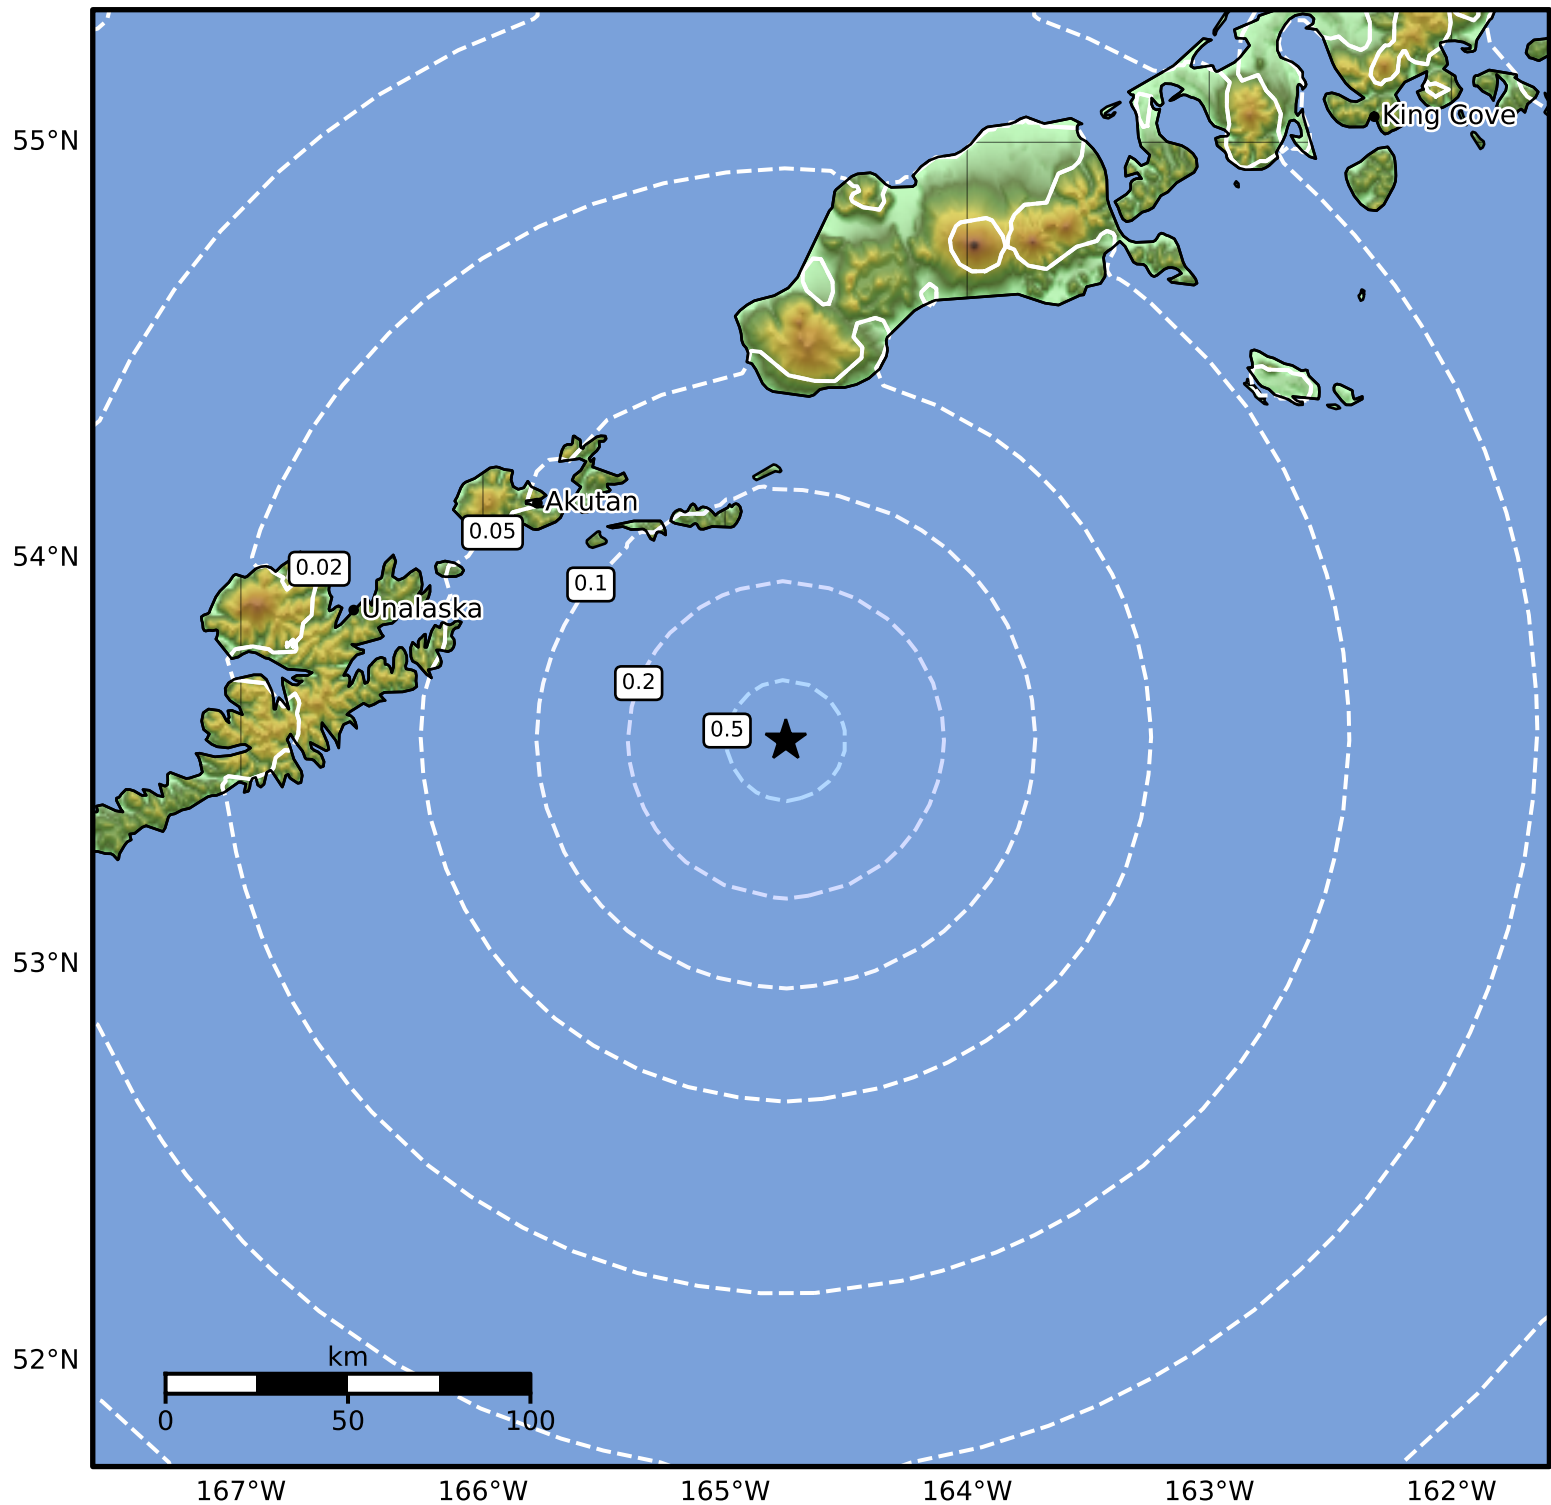

0.3 Second Peak Spectral Acceleration Map Alaska Earthquake Center
 ShakeMap: 96 km (59 miles) SE of Akutan
 May 02, 2026 03:42:44 UTC M3.4 N53.55 W164.75 Depth: 23.6km ID:a2026ipubzu

SA(0.3) (%g)	0.1	0.2	0.5	1	2	5	10	20	50	100	200
--------------	-----	-----	-----	---	---	---	----	----	----	-----	-----

Scale based on Worden et al. (2012)

Version 3: Processed 2026-05-02T03:48:03Z

△ Seismic Instrument ○ Reported Intensity

★ Epicenter