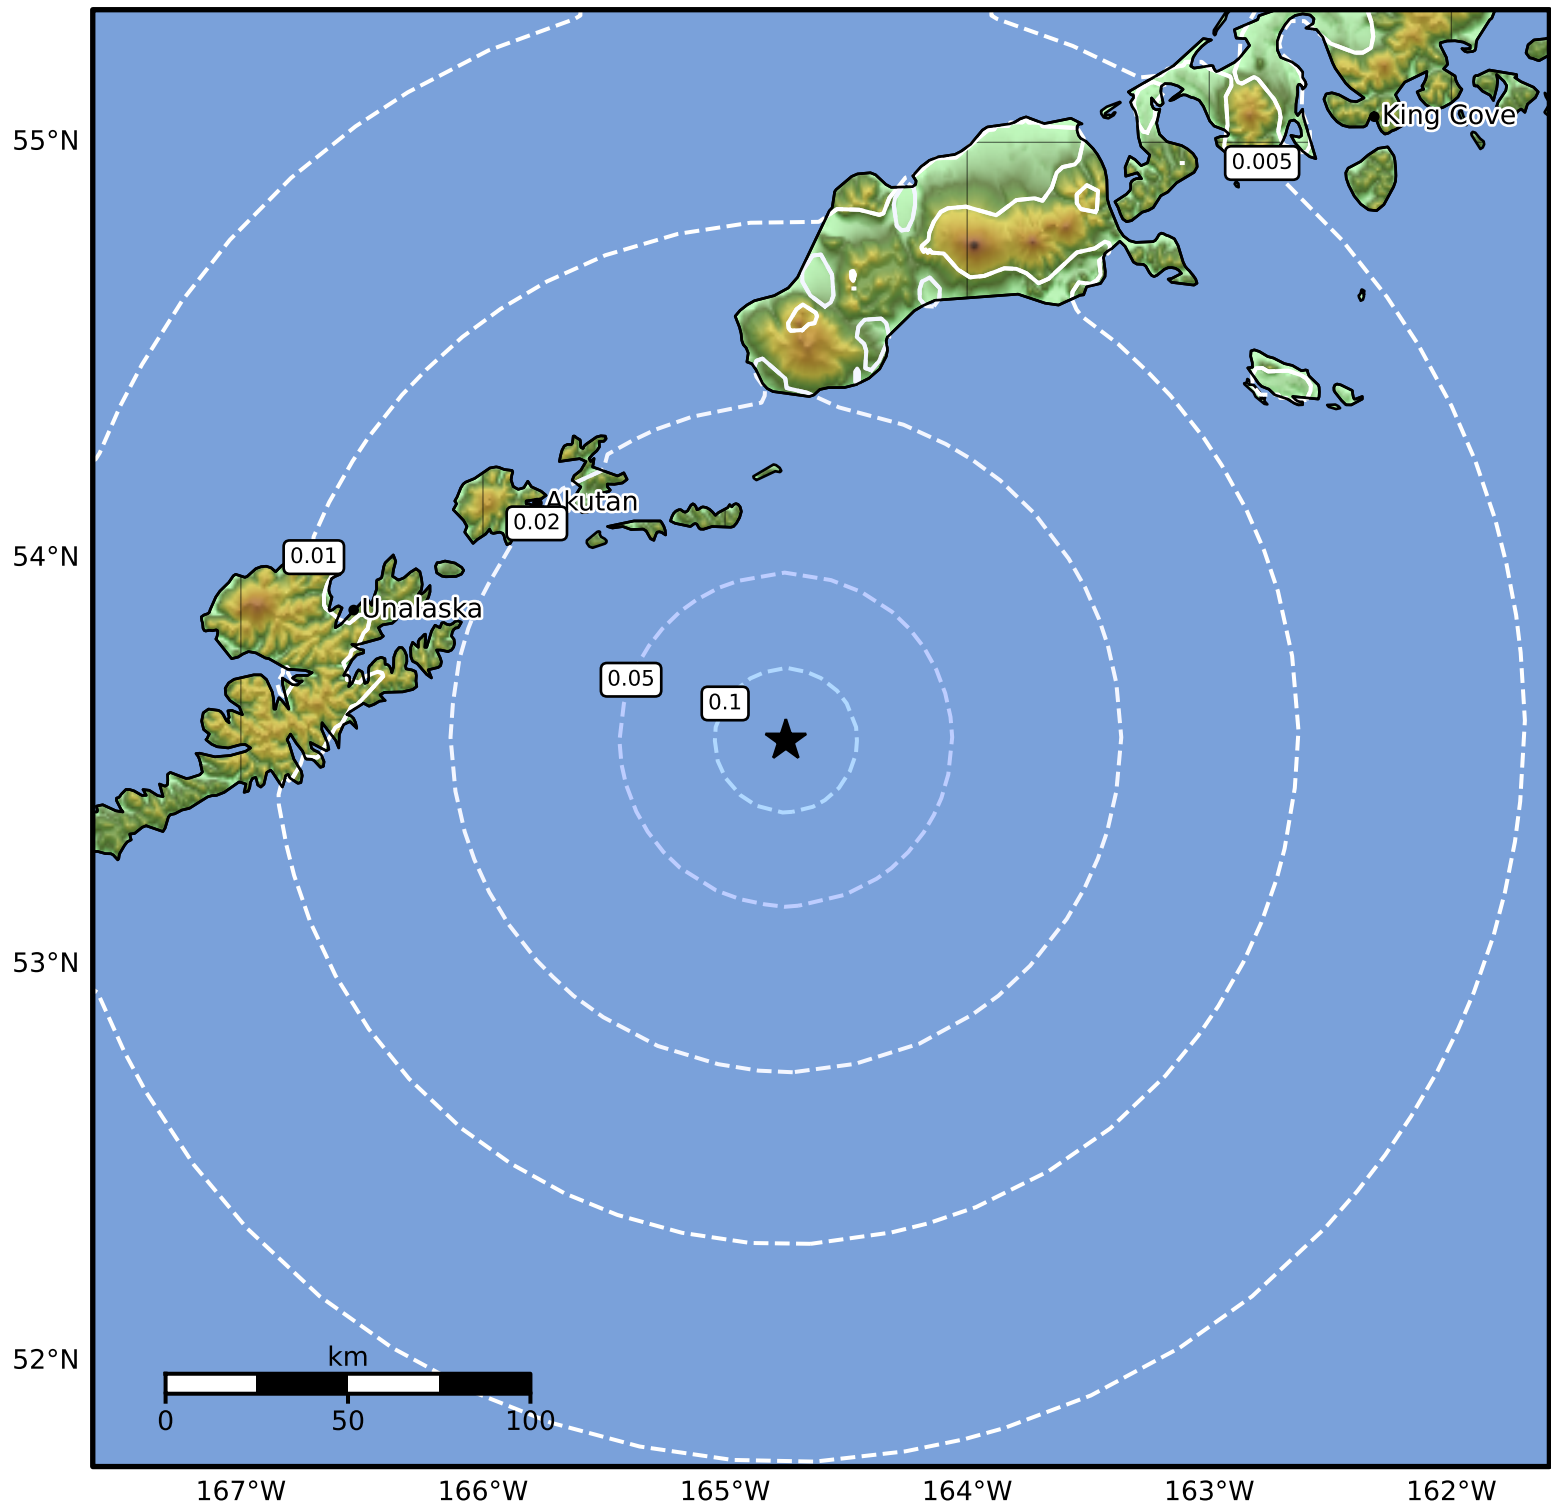

1.0 Second Peak Spectral Acceleration Map Alaska Earthquake Center
 ShakeMap: 96 km (59 miles) SE of Akutan
 May 02, 2026 03:42:44 UTC M3.4 N53.55 W164.75 Depth: 23.6km ID:a2026ipubzu

SA(1.0) (%g)	0.1	0.2	0.5	1	2	5	10	20	50	100	200
--------------	-----	-----	-----	---	---	---	----	----	----	-----	-----

Scale based on Worden et al. (2012)

Version 3: Processed 2026-05-02T03:48:03Z

△ Seismic Instrument ○ Reported Intensity

★ Epicenter