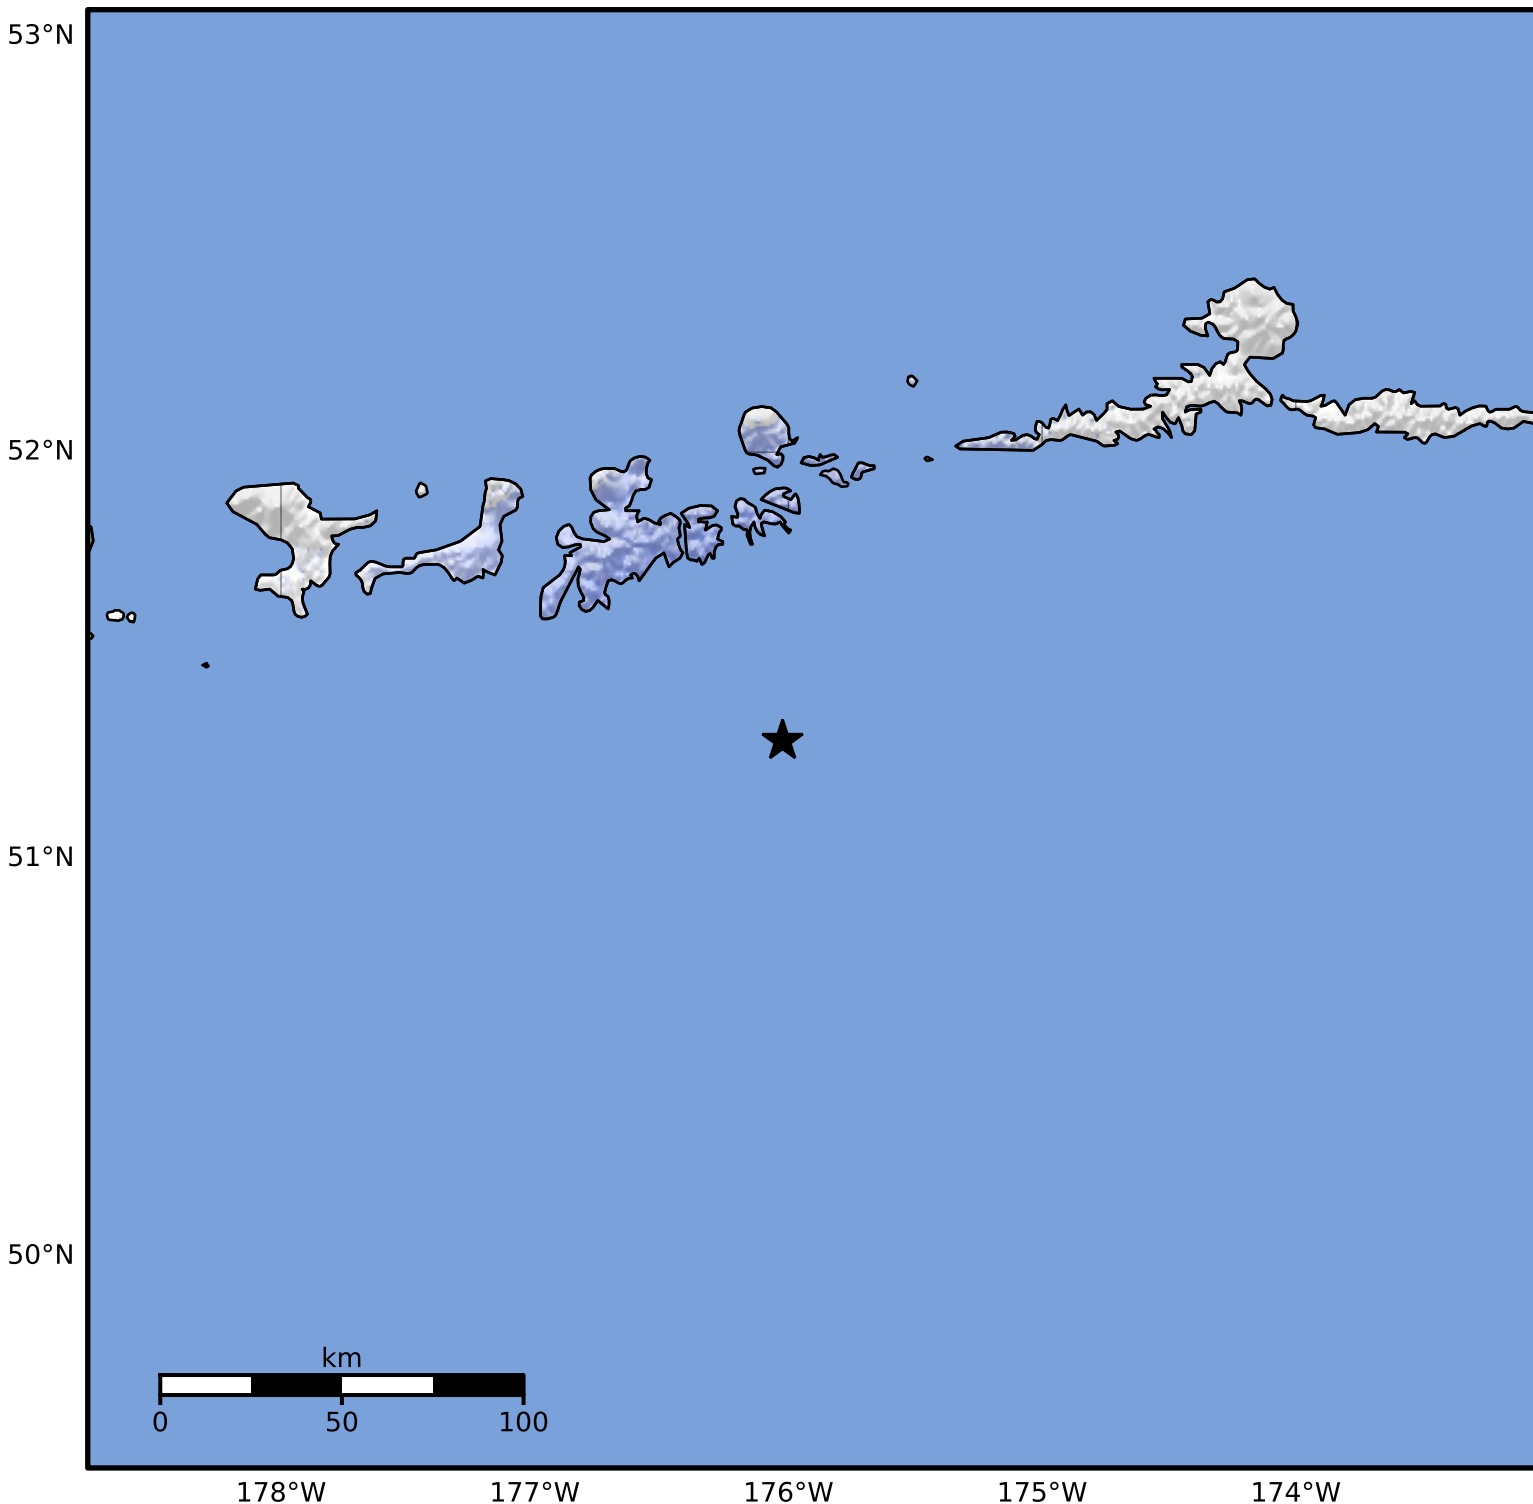

Macroseismic Intensity Map Alaska Earthquake Center
 ShakeMap: 77 km (48 miles) SSE of Adak
 May 02, 2026 16:21:29 UTC M3.5 N51.29 W176.02 Depth: 22.5km ID:a2026iqqtjr

SHAKING	Not felt	Weak	Light	Moderate	Strong	Very strong	Severe	Violent	Extreme
DAMAGE	None	None	None	Very light	Light	Moderate	Moderate/heavy	Heavy	Very heavy
PGA(%g)	<0.0464	0.297	2.76	6.2	11.5	21.5	40.1	74.7	>139
PGV(cm/s)	<0.0215	0.135	1.41	4.65	9.64	20	41.4	85.8	>178
INTENSITY	I	II-III	IV	V	VI	VII	VIII	IX	X+

Scale based on Worden et al. (2012)

Version 2: Processed 2026-05-02T16:25:17Z

△ Seismic Instrument ○ Reported Intensity

★ Epicenter