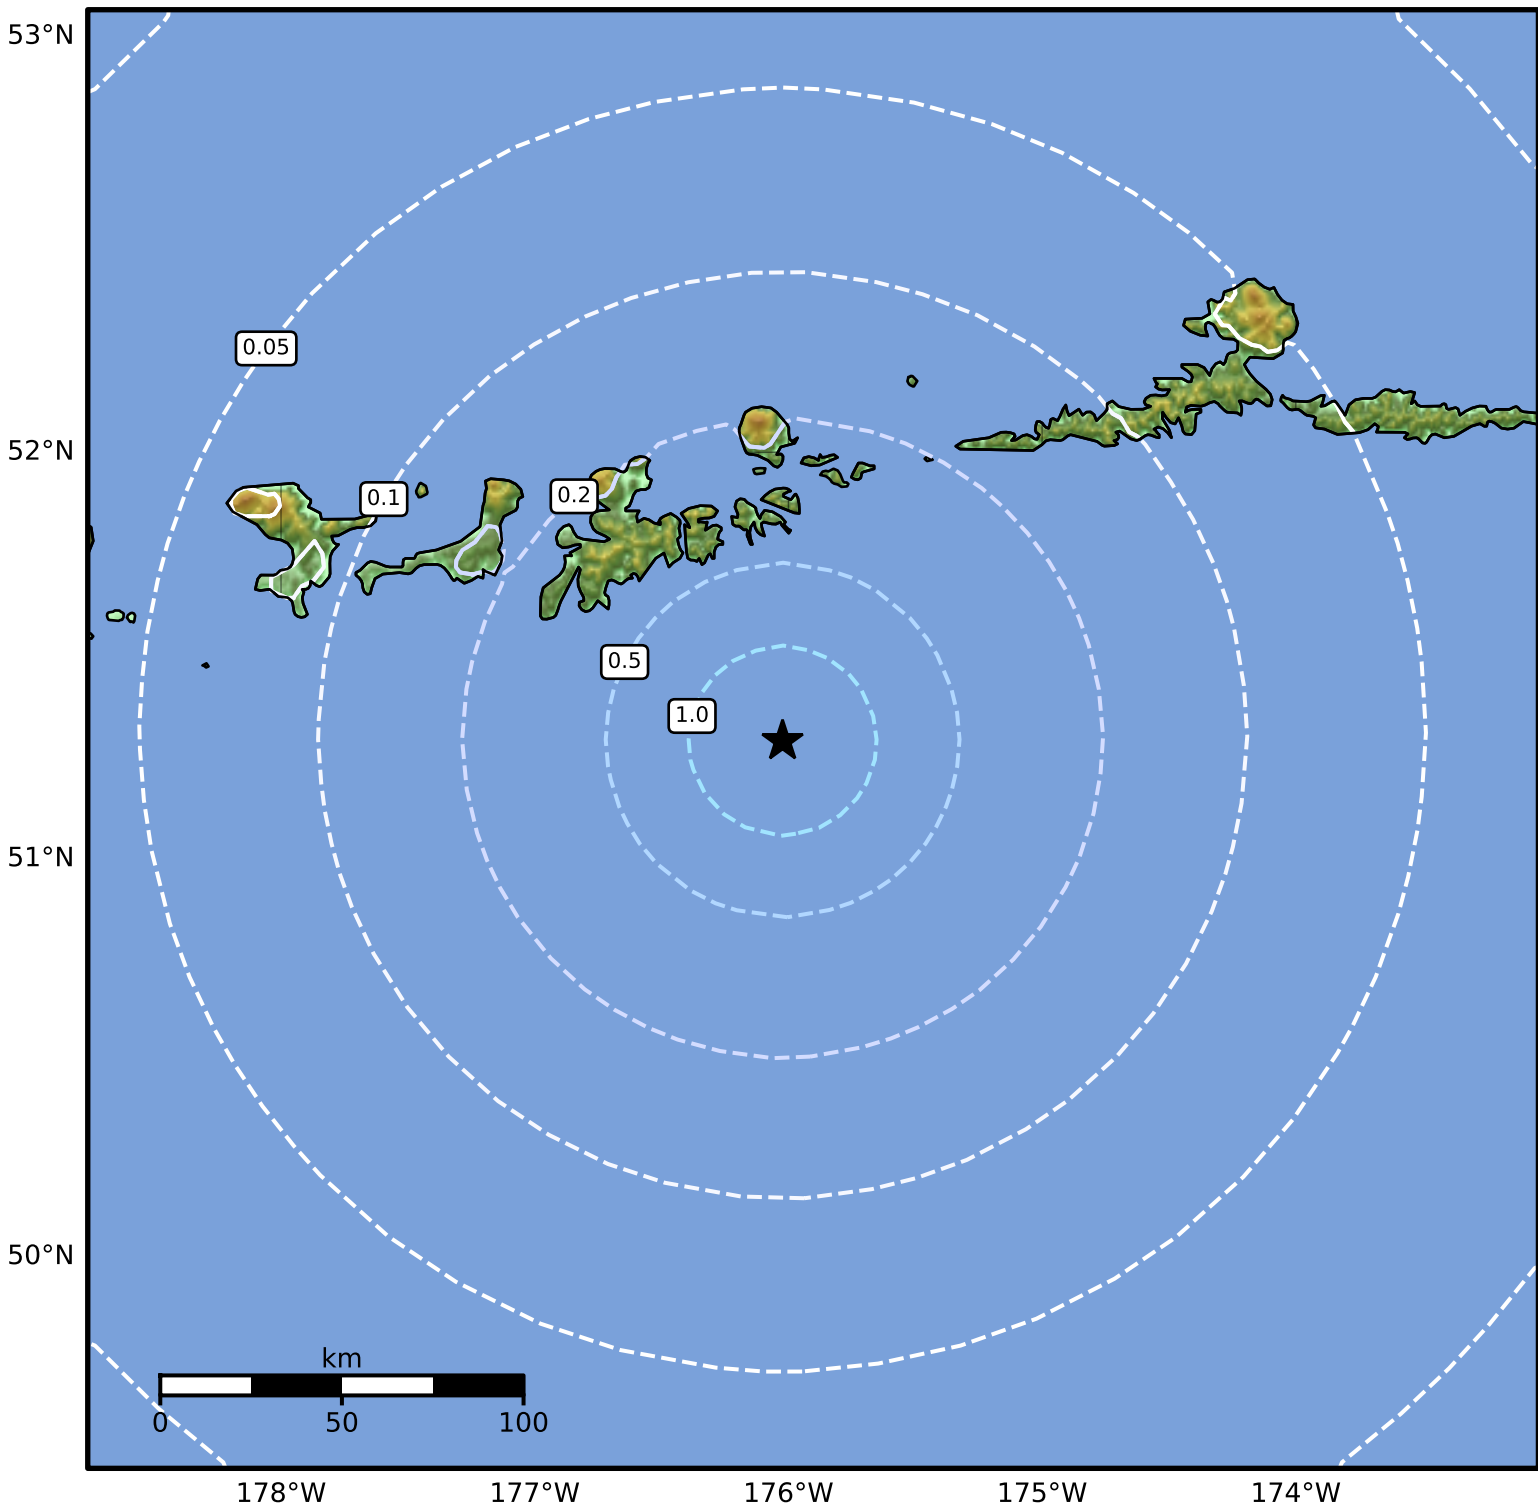

0.3 Second Peak Spectral Acceleration Map Alaska Earthquake Center
 ShakeMap: 77 km (48 miles) SSE of Adak
 May 02, 2026 16:21:29 UTC M3.5 N51.29 W176.02 Depth: 22.5km ID:a2026iqtjrw

SA(0.3) (%g)	0.1	0.2	0.5	1	2	5	10	20	50	100	200
---------------------	------------	------------	------------	----------	----------	----------	-----------	-----------	-----------	------------	------------

Scale based on Worden et al. (2012)

Version 2: Processed 2026-05-02T16:25:17Z

△ Seismic Instrument ○ Reported Intensity

★ Epicenter