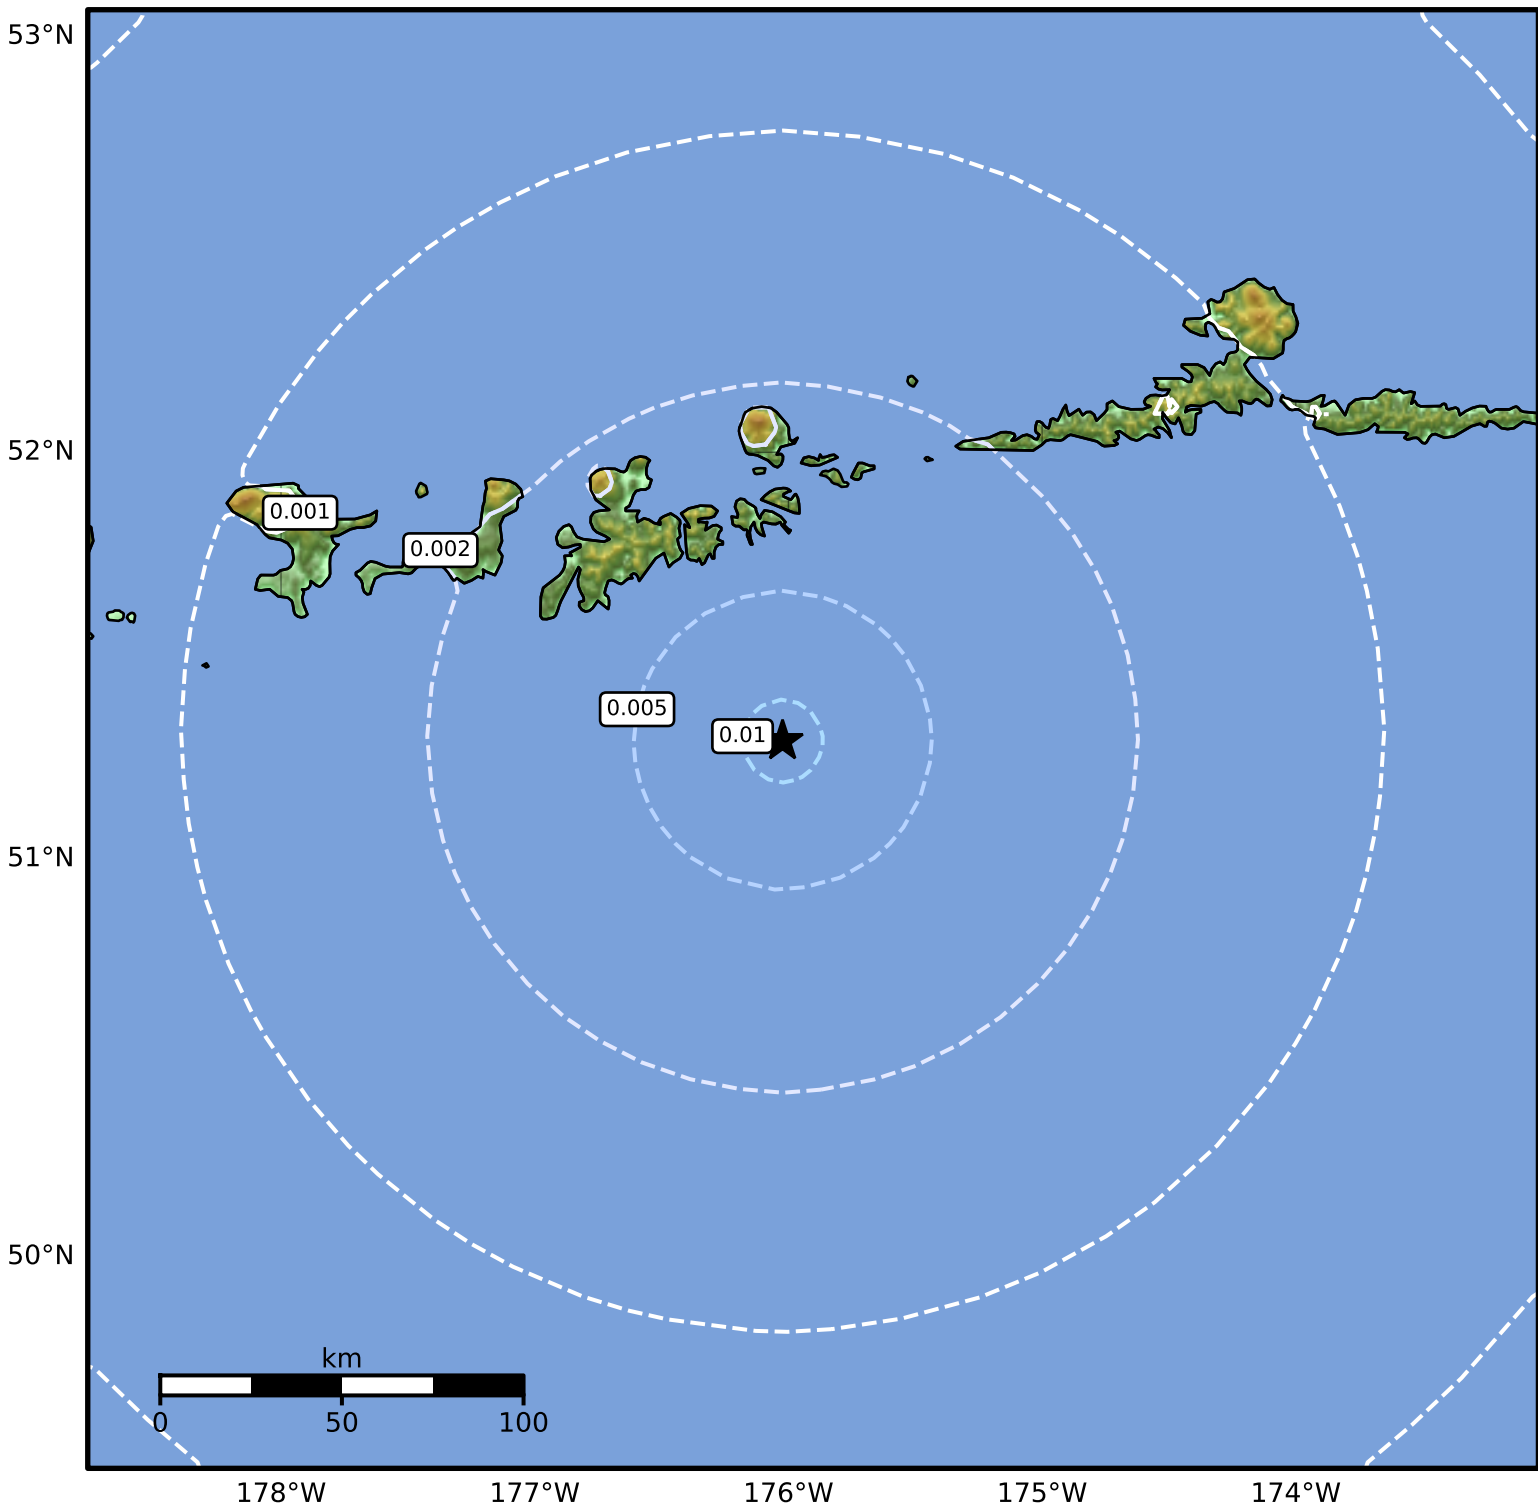

3.0 Second Peak Spectral Acceleration Map Alaska Earthquake Center
ShakeMap: 77 km (48 miles) SSE of Adak
May 02, 2026 16:21:29 UTC M3.5 N51.29 W176.02 Depth: 22.5km ID:a2026iqtjrw

Scale based on Worden et al. (2012)

Version 2: Processed 2026-05-02T16:25:17Z

△ Seismic Instrument ○ Reported Intensity

★ Epicenter