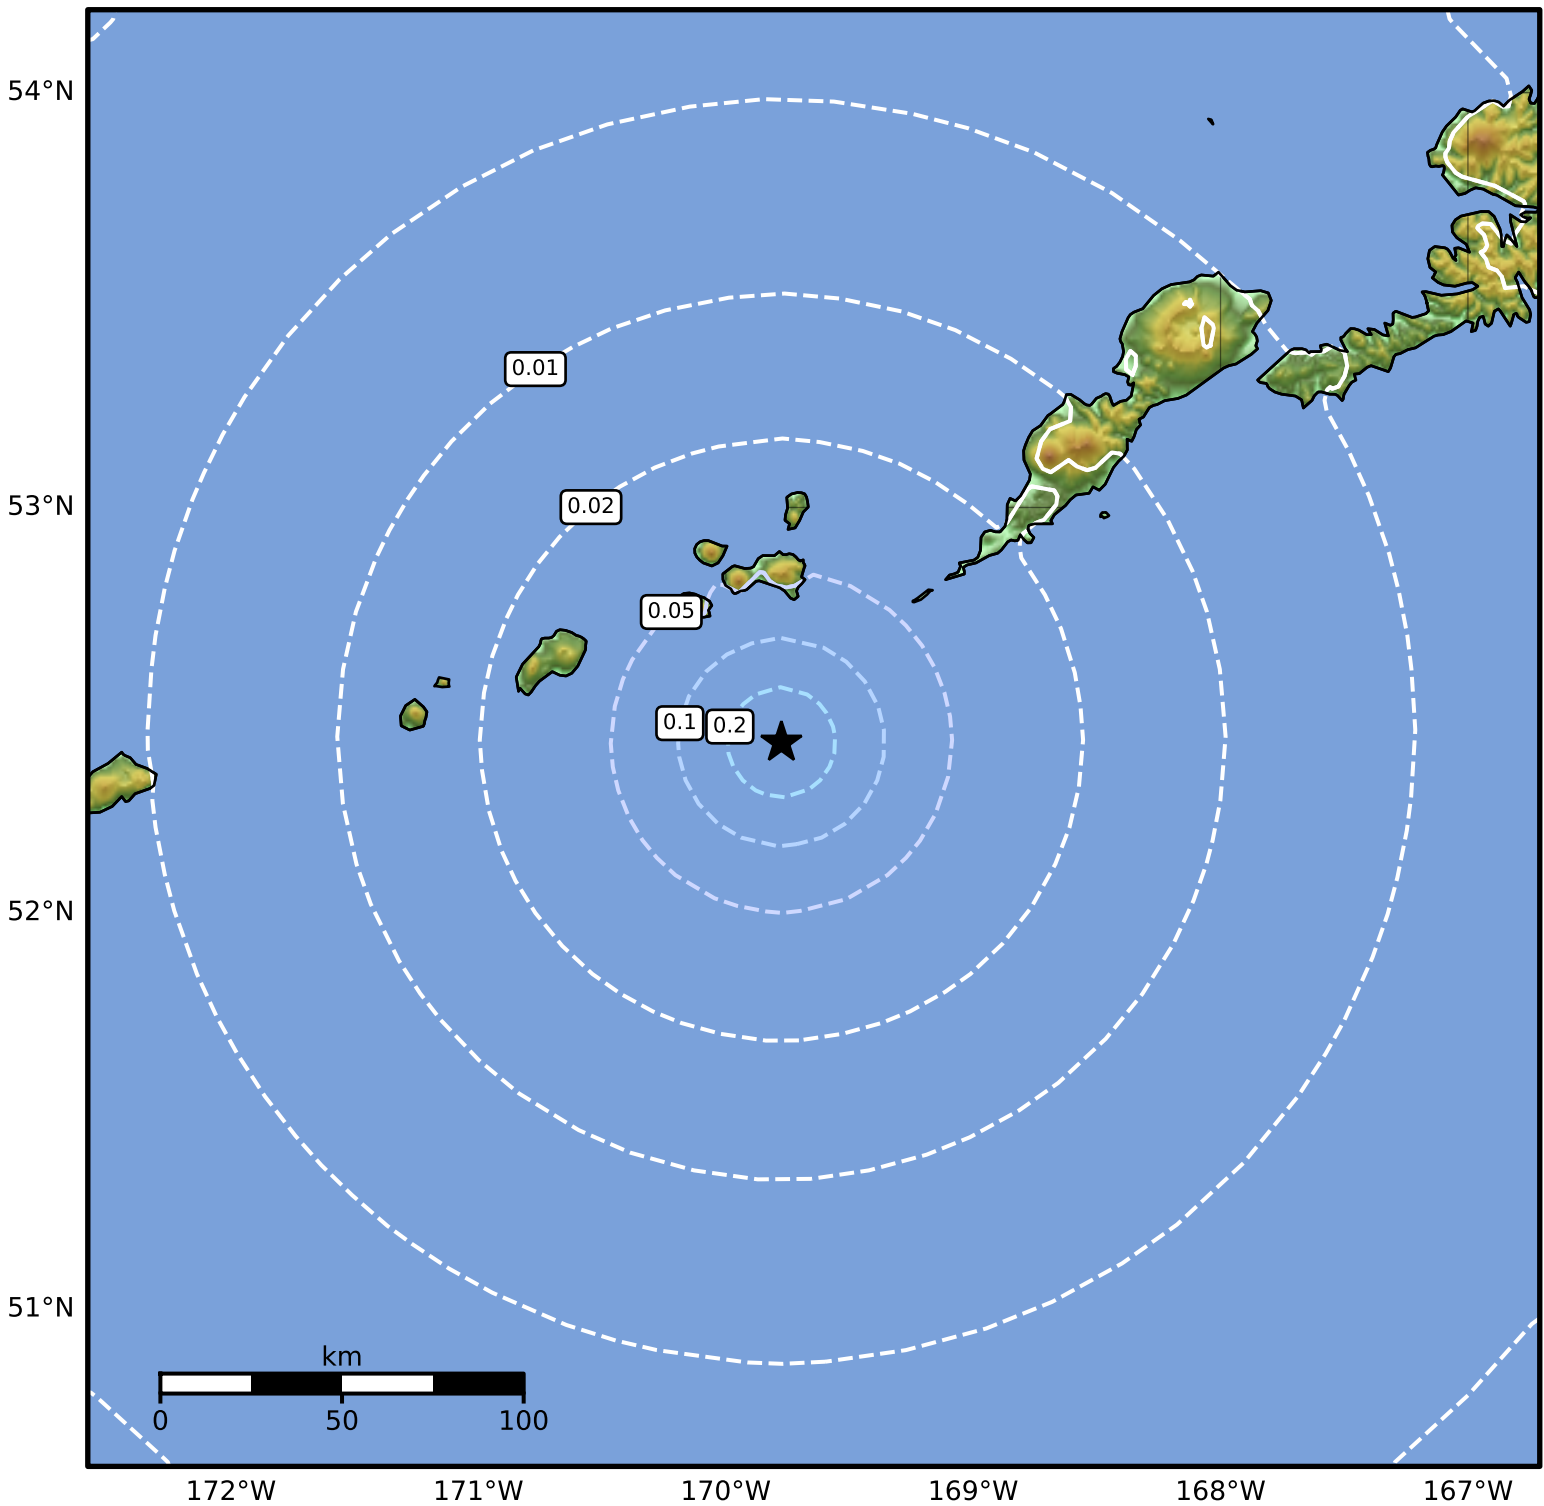

Peak Ground Velocity Map Alaska Earthquake Center
ShakeMap: 84 km (52 miles) SW of Nikolski
May 03, 2026 03:06:11 UTC M3.7 N52.42 W169.78 Depth: 11.8km ID:a2026irowto

Scale based on Worden et al. (2012)
△ Seismic Instrument ○ Reported Intensity

★ Epicenter
Version 2: Processed 2026-05-03T03:09:31Z