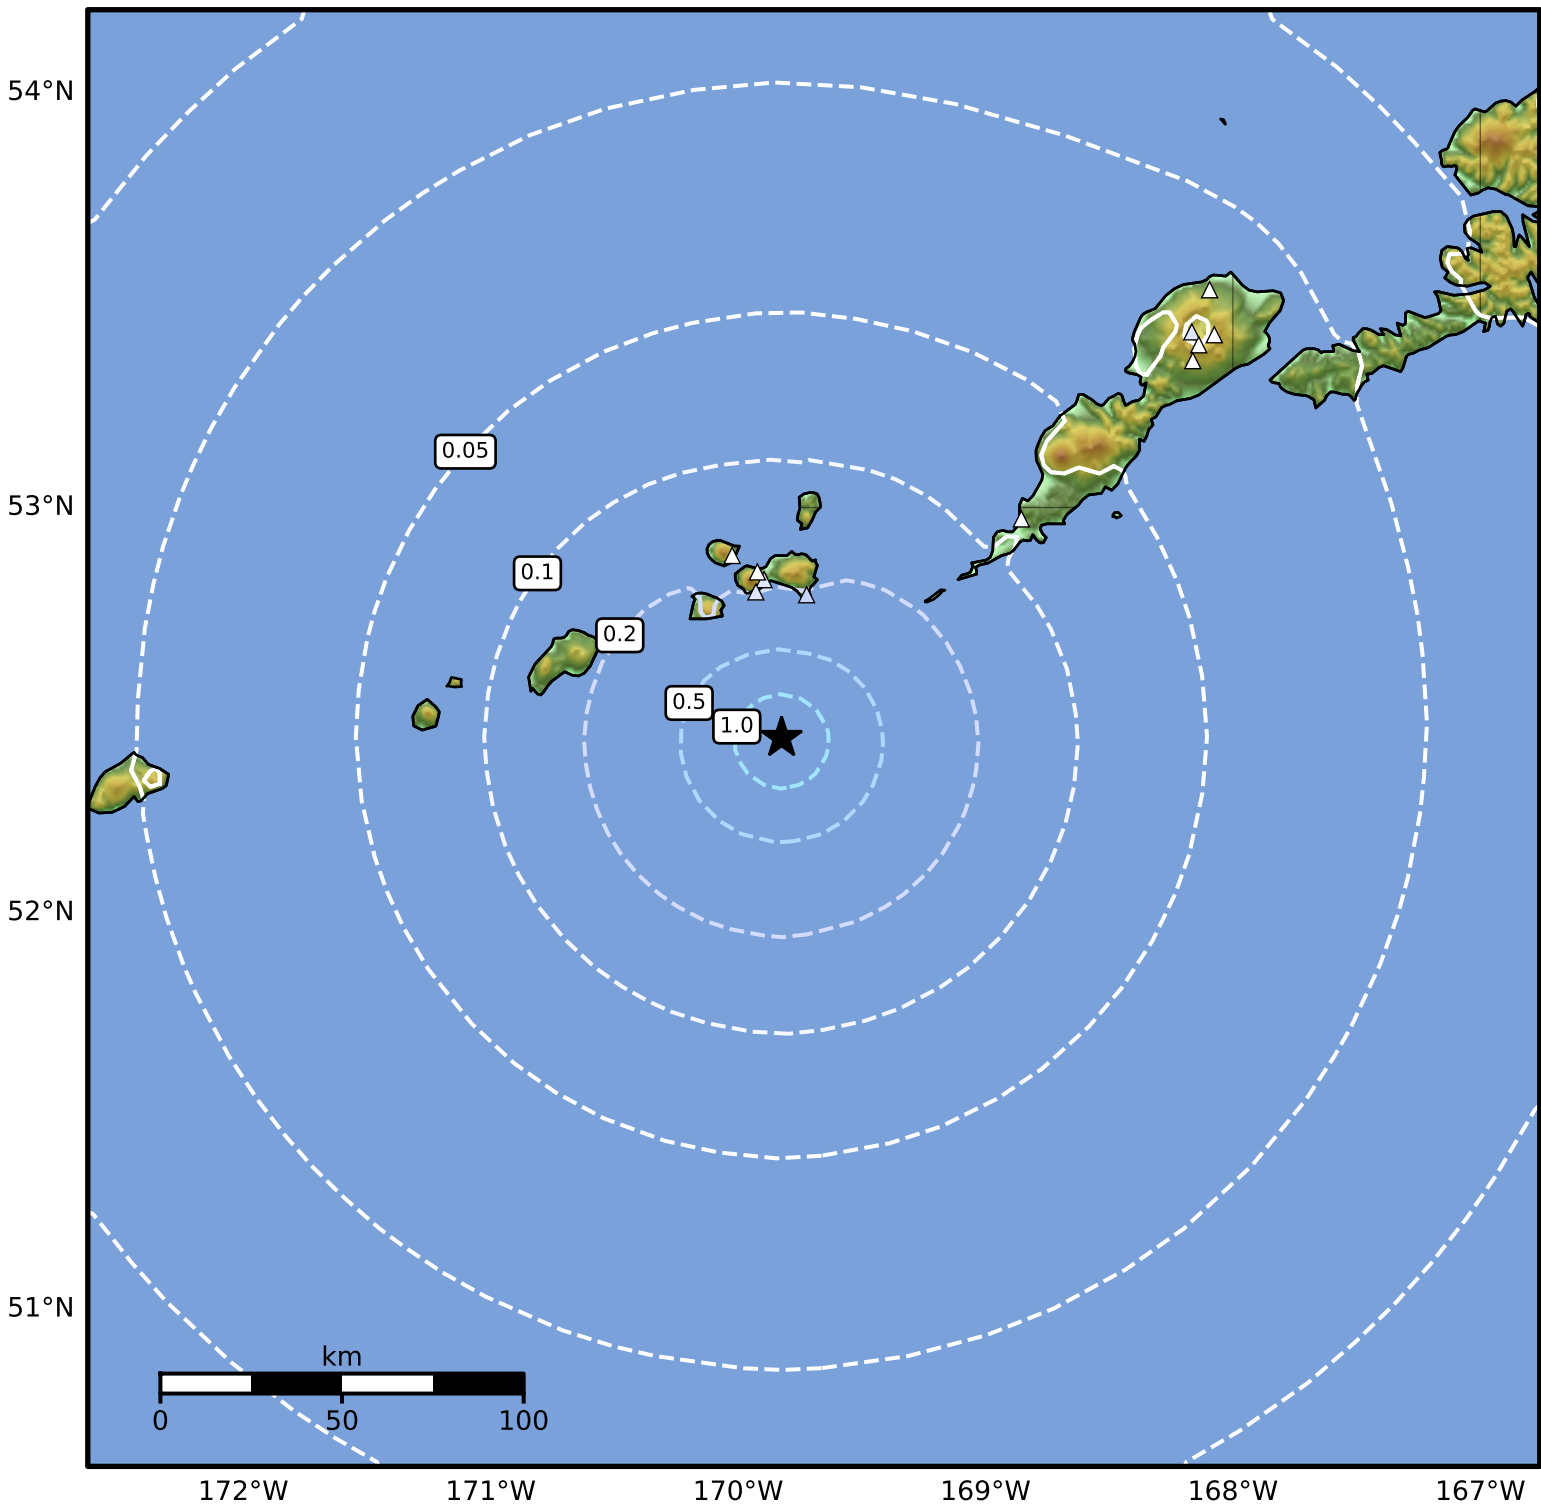

0.3 Second Peak Spectral Acceleration Map Alaska Earthquake Center
 ShakeMap: 85 km (53 miles) SW of Nikolski
 May 03, 2026 03:06:11 UTC M3.9 N52.43 W169.82 Depth: 14.8km ID:a2026irowto

SA(0.3) (%g)	0.1	0.2	0.5	1	2	5	10	20	50	100	200
--------------	-----	-----	-----	---	---	---	----	----	----	-----	-----

Scale based on Worden et al. (2012)

Version 3: Processed 2026-05-03T17:56:43Z

△ Seismic Instrument ○ Reported Intensity

★ Epicenter