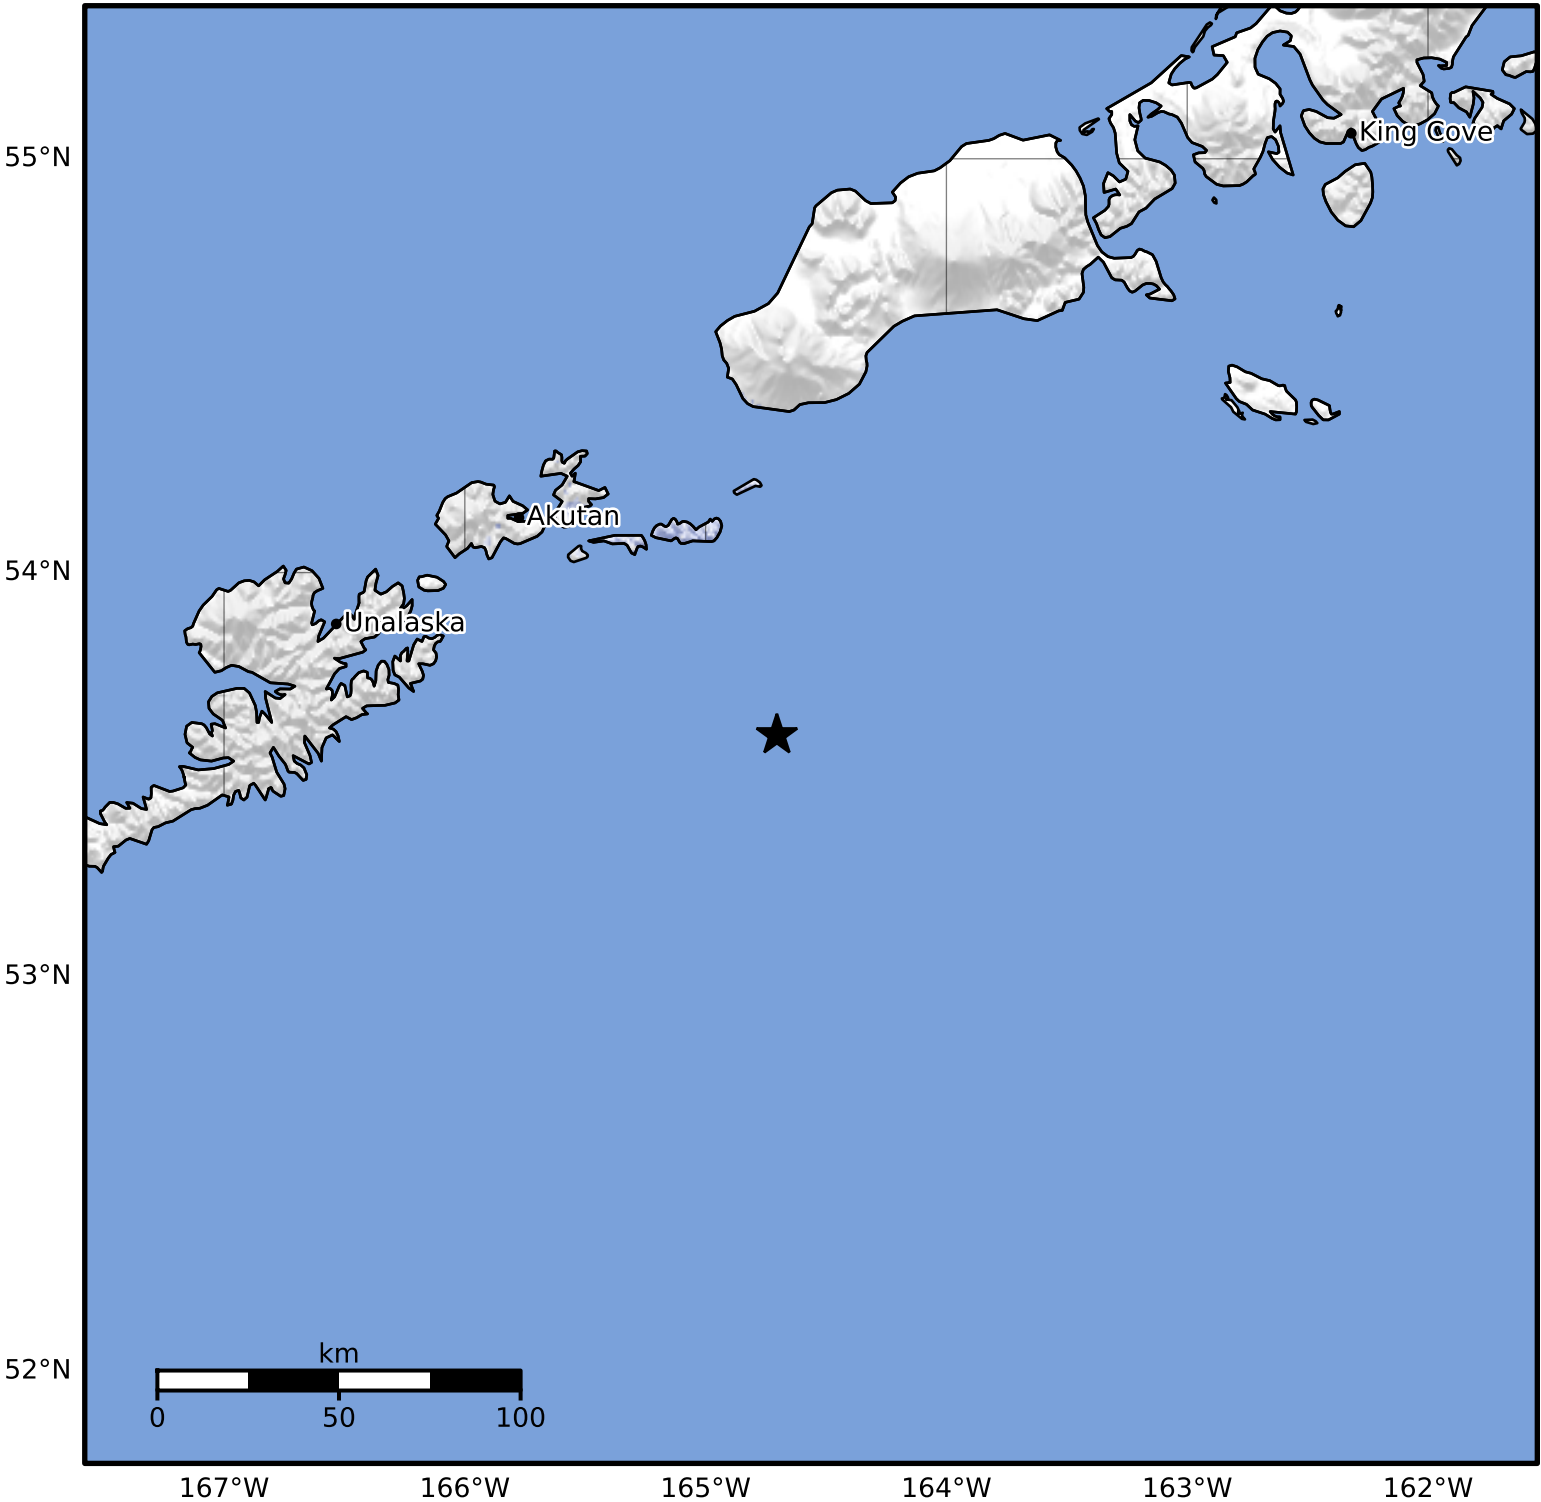

Macroseismic Intensity Map Alaska Earthquake Center
 ShakeMap: 95 km (59 miles) SE of Akutan
 May 03, 2026 11:43:51 UTC M3.5 N53.60 W164.70 Depth: 14.5km ID:a2026isgdpe

SHAKING	Not felt	Weak	Light	Moderate	Strong	Very strong	Severe	Violent	Extreme
DAMAGE	None	None	None	Very light	Light	Moderate	Moderate/heavy	Heavy	Very heavy
PGA(%g)	<0.0464	0.297	2.76	6.2	11.5	21.5	40.1	74.7	>139
PGV(cm/s)	<0.0215	0.135	1.41	4.65	9.64	20	41.4	85.8	>178
INTENSITY	I	II-III	IV	V	VI	VII	VIII	IX	X+

Scale based on Worden et al. (2012) Version 3: Processed 2026-05-03T11:49:39Z
 △ Seismic Instrument ○ Reported Intensity ★ Epicenter