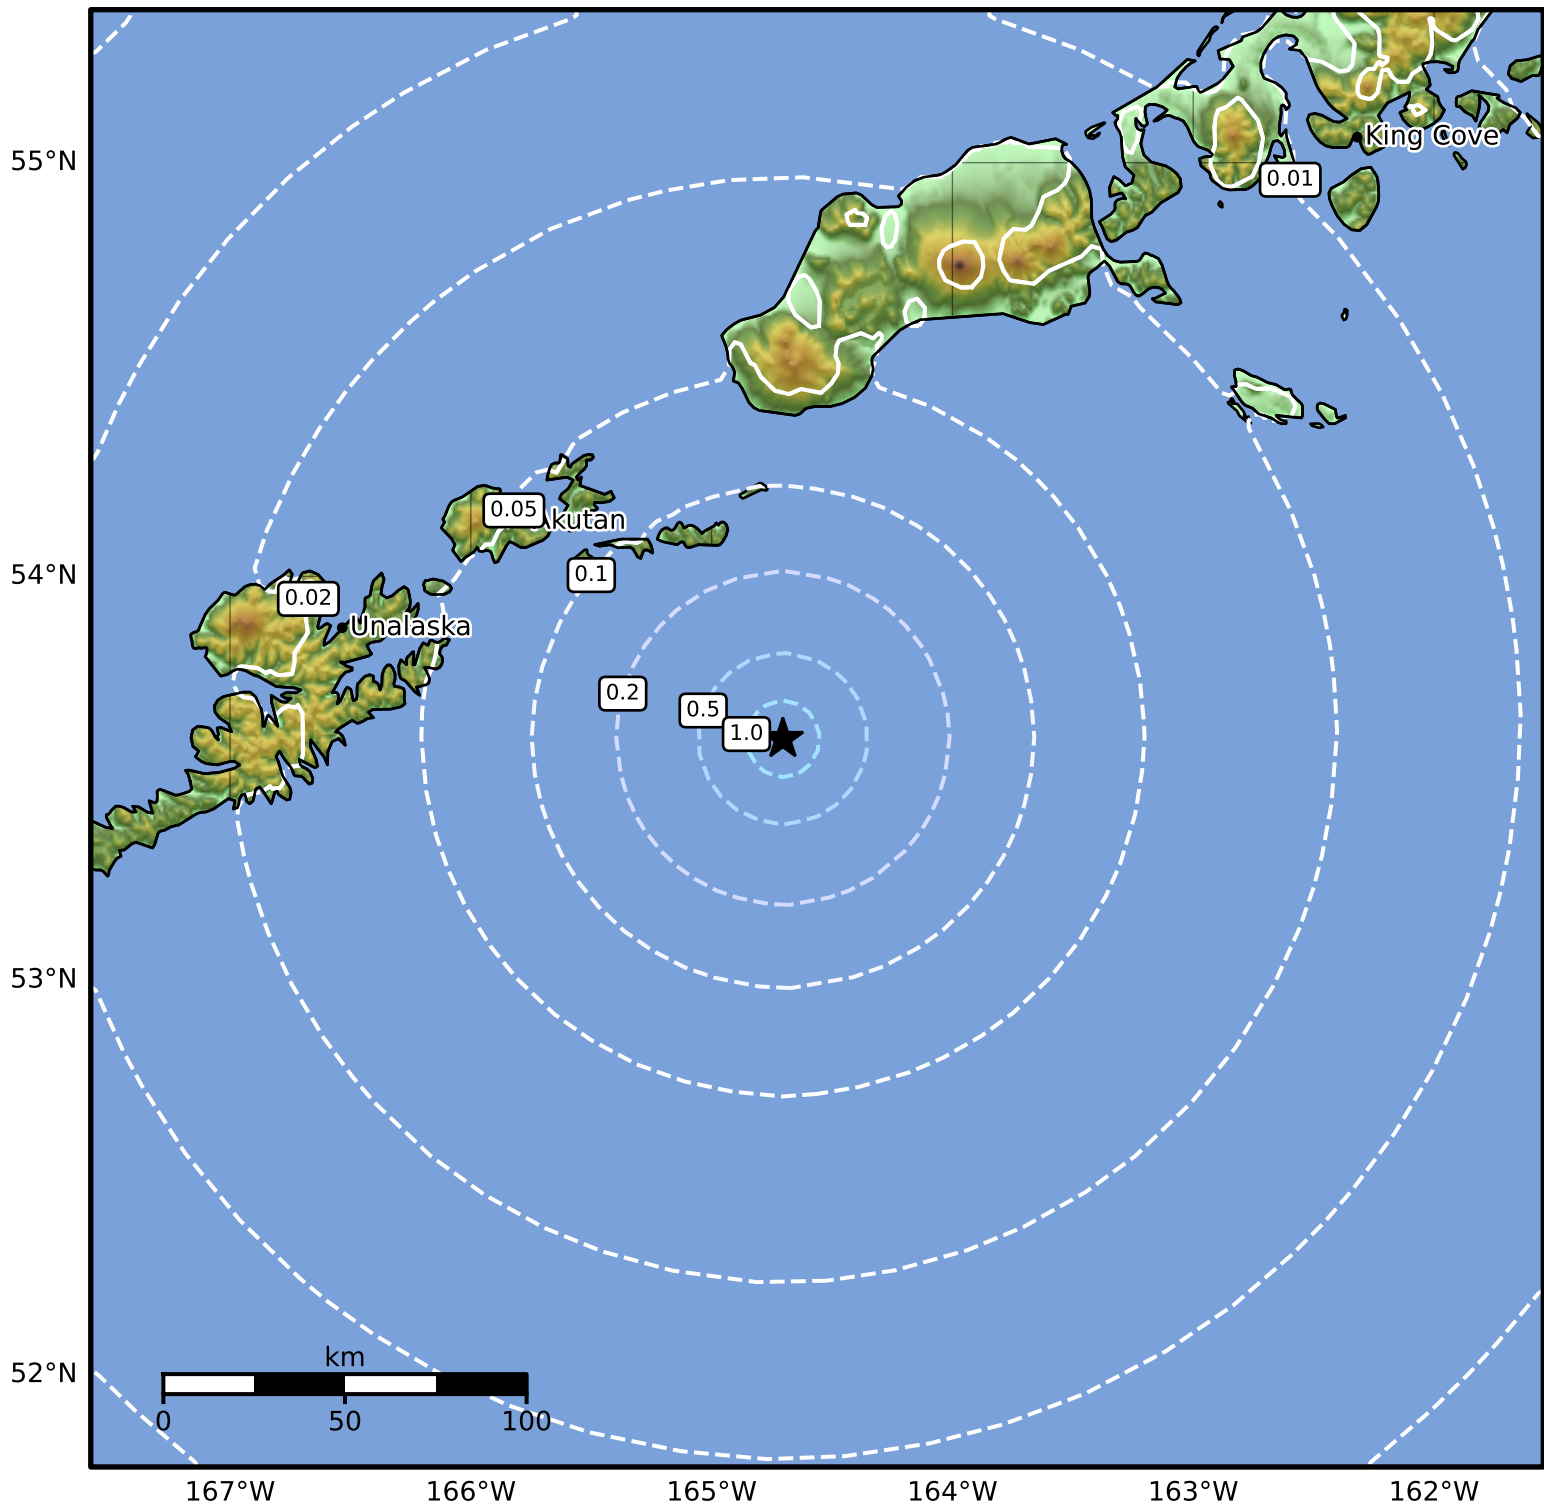

0.3 Second Peak Spectral Acceleration Map Alaska Earthquake Center  
 ShakeMap: 95 km (59 miles) SE of Akutan  
 May 03, 2026 11:43:51 UTC M3.5 N53.60 W164.70 Depth: 14.5km ID:a2026isgdpe

SA(0.3) (%g)	0.1	0.2	0.5	1	2	5	10	20	50	100	200
--------------	-----	-----	-----	---	---	---	----	----	----	-----	-----

Scale based on Worden et al. (2012)

Version 3: Processed 2026-05-03T11:49:39Z

△ Seismic Instrument ○ Reported Intensity

★ Epicenter