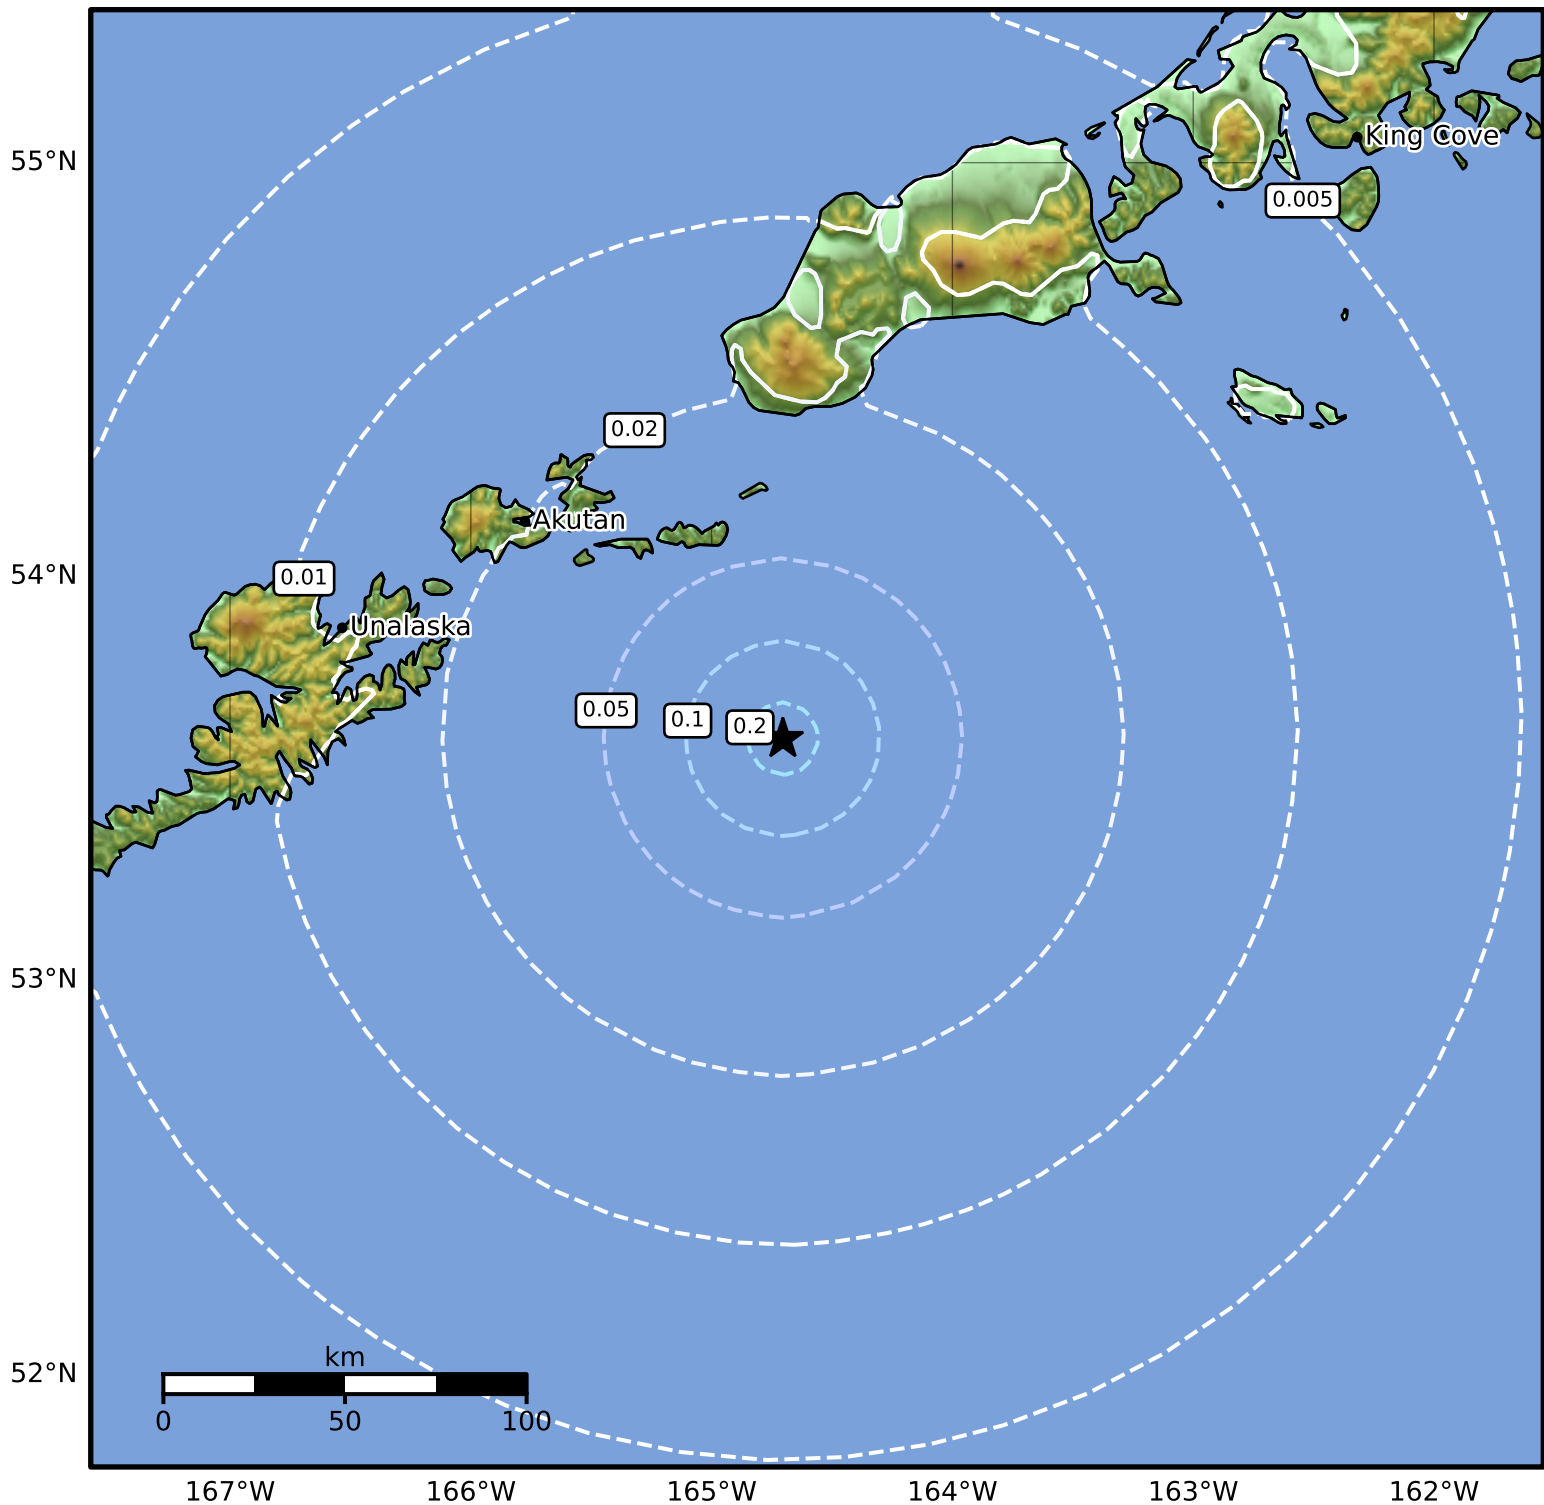

1.0 Second Peak Spectral Acceleration Map Alaska Earthquake Center
 ShakeMap: 95 km (59 miles) SE of Akutan
 May 03, 2026 11:43:51 UTC M3.5 N53.60 W164.70 Depth: 14.5km ID:a2026isgdpe

SA(1.0) (%g)	0.1	0.2	0.5	1	2	5	10	20	50	100	200

Scale based on Worden et al. (2012)

Version 3: Processed 2026-05-03T11:49:39Z

△ Seismic Instrument ○ Reported Intensity

★ Epicenter