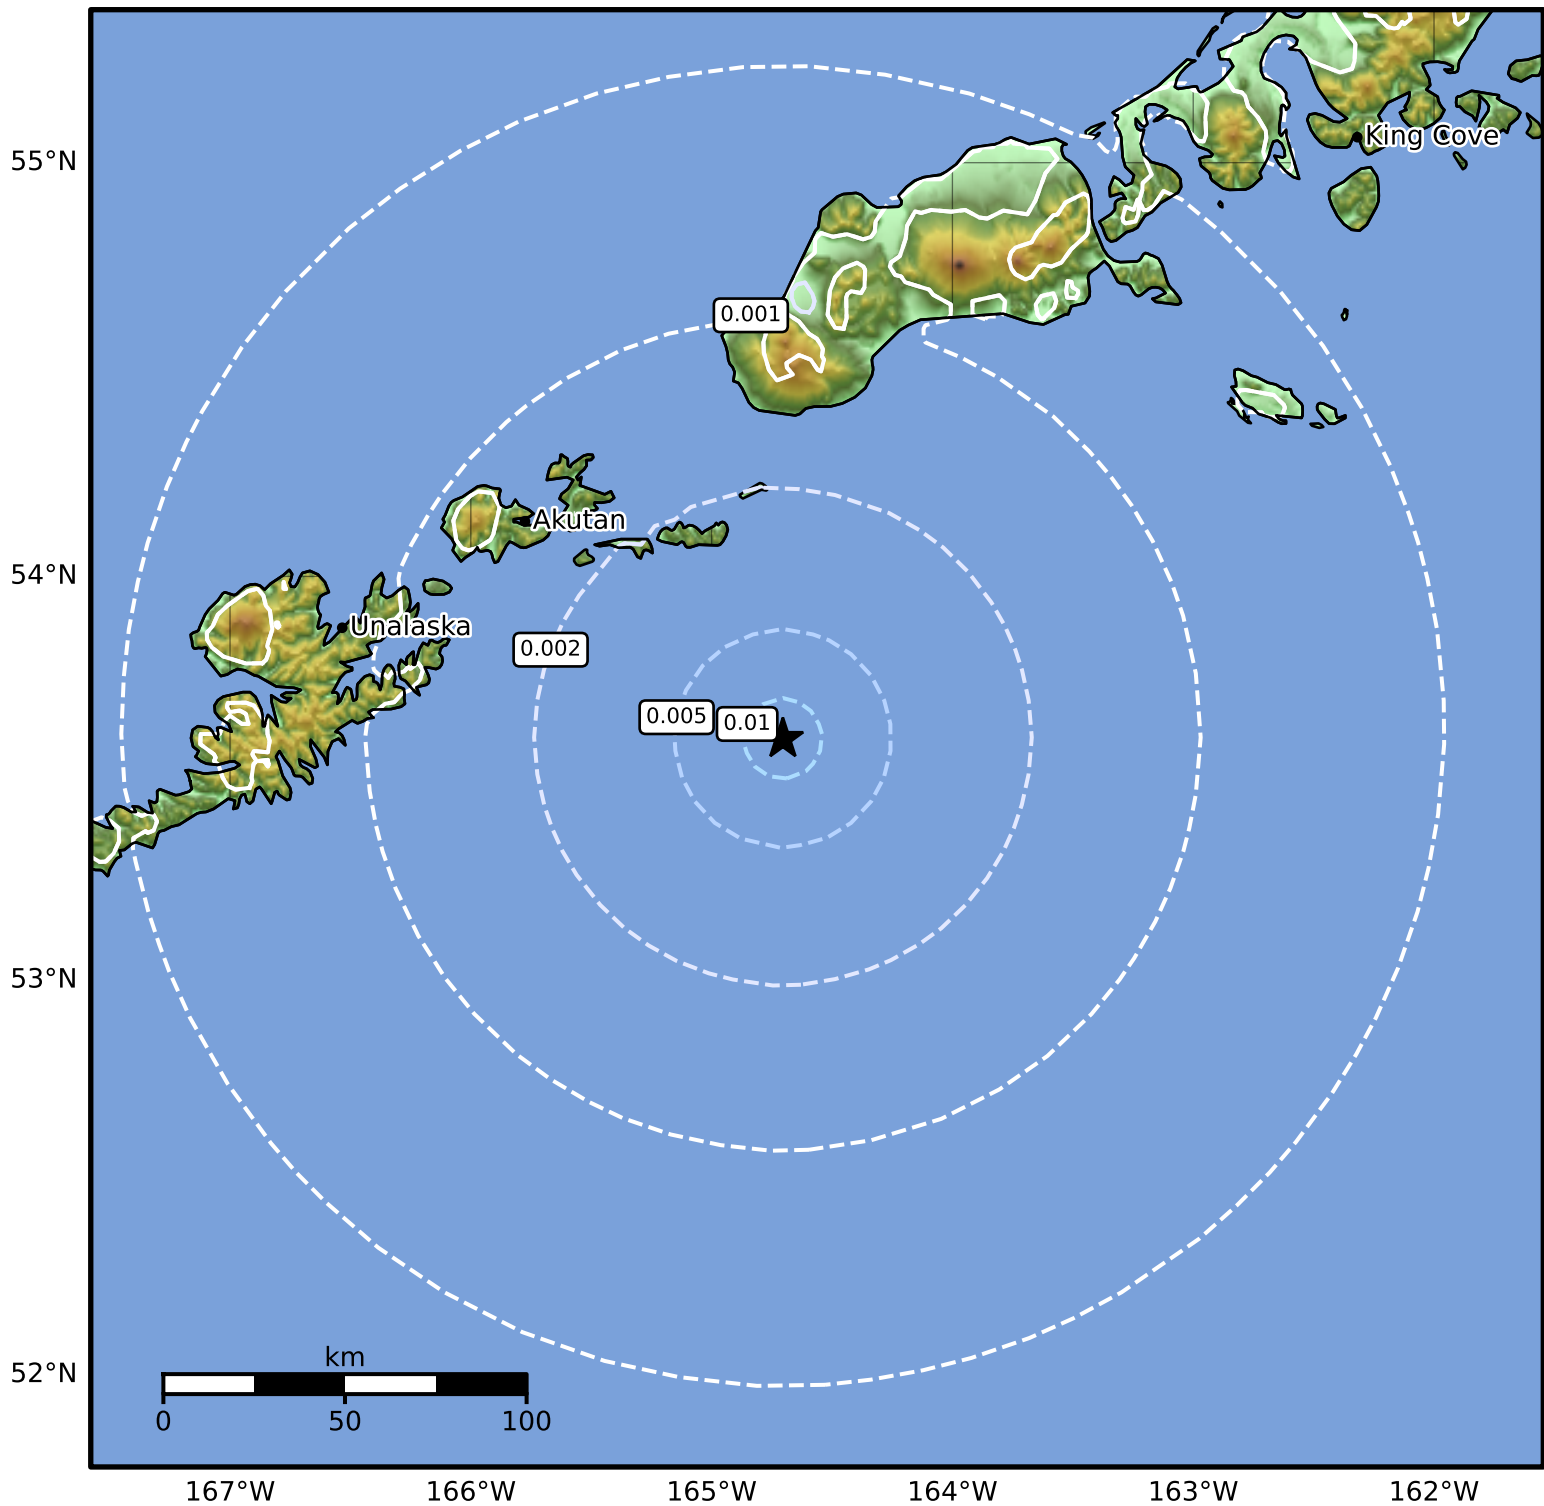

3.0 Second Peak Spectral Acceleration Map Alaska Earthquake Center  
 ShakeMap: 95 km (59 miles) SE of Akutan  
 May 03, 2026 11:43:51 UTC M3.5 N53.60 W164.70 Depth: 14.5km ID:a2026isgdpe

Scale based on Worden et al. (2012)

Version 3: Processed 2026-05-03T11:49:39Z

△ Seismic Instrument ○ Reported Intensity

★ Epicenter