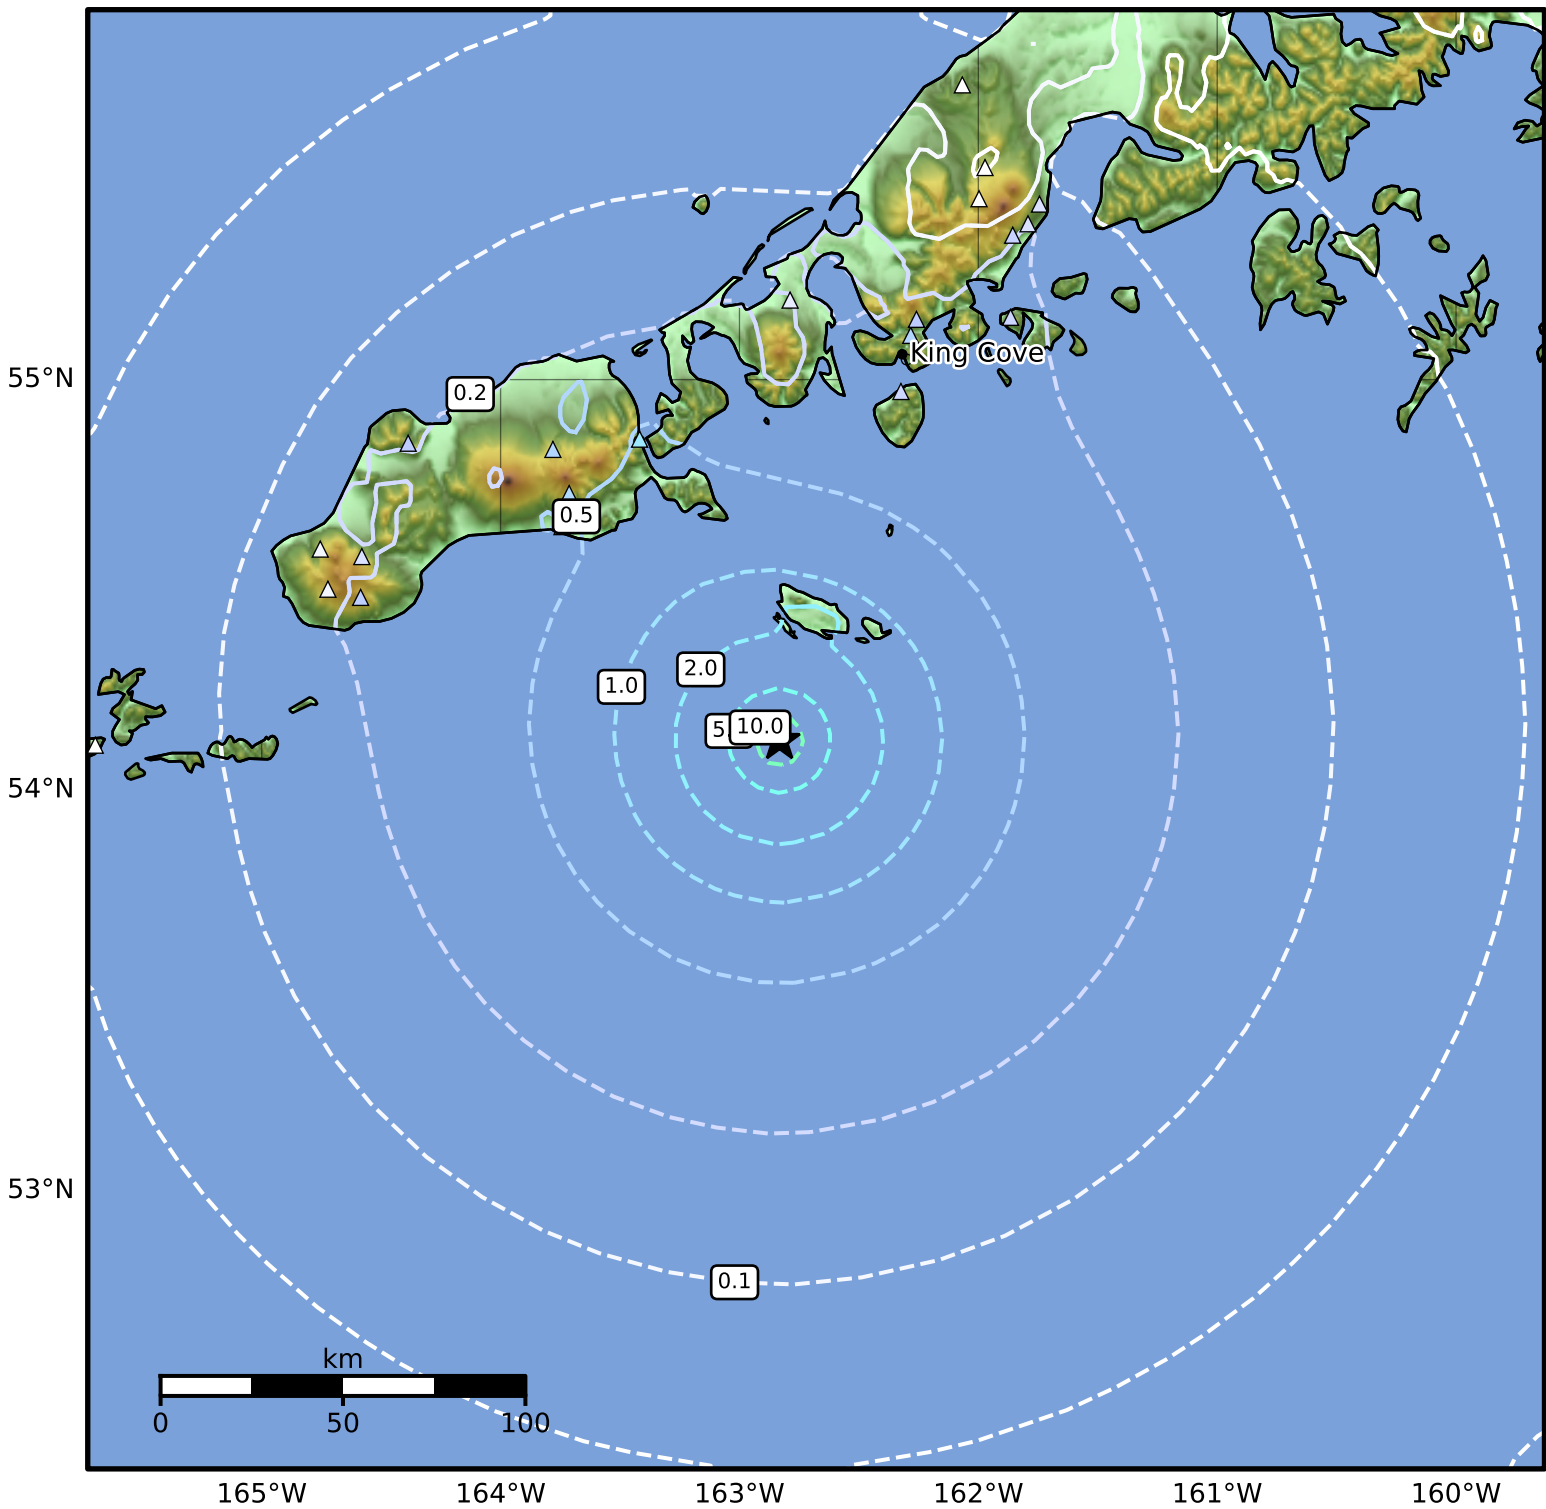

0.3 Second Peak Spectral Acceleration Map Alaska Earthquake Center  
 ShakeMap: 113 km (70 miles) SSW of King Cove  
 May 03, 2026 19:20:07 UTC M4.5 N54.12 W162.83 Depth: 2.4km ID:a2026isvjfu

SA(0.3) (%g)	0.1	0.2	0.5	1	2	5	10	20	50	100	200
--------------	-----	-----	-----	---	---	---	----	----	----	-----	-----

Scale based on Worden et al. (2012)

Version 5: Processed 2026-05-04T02:41:14Z

△ Seismic Instrument ○ Reported Intensity

★ Epicenter