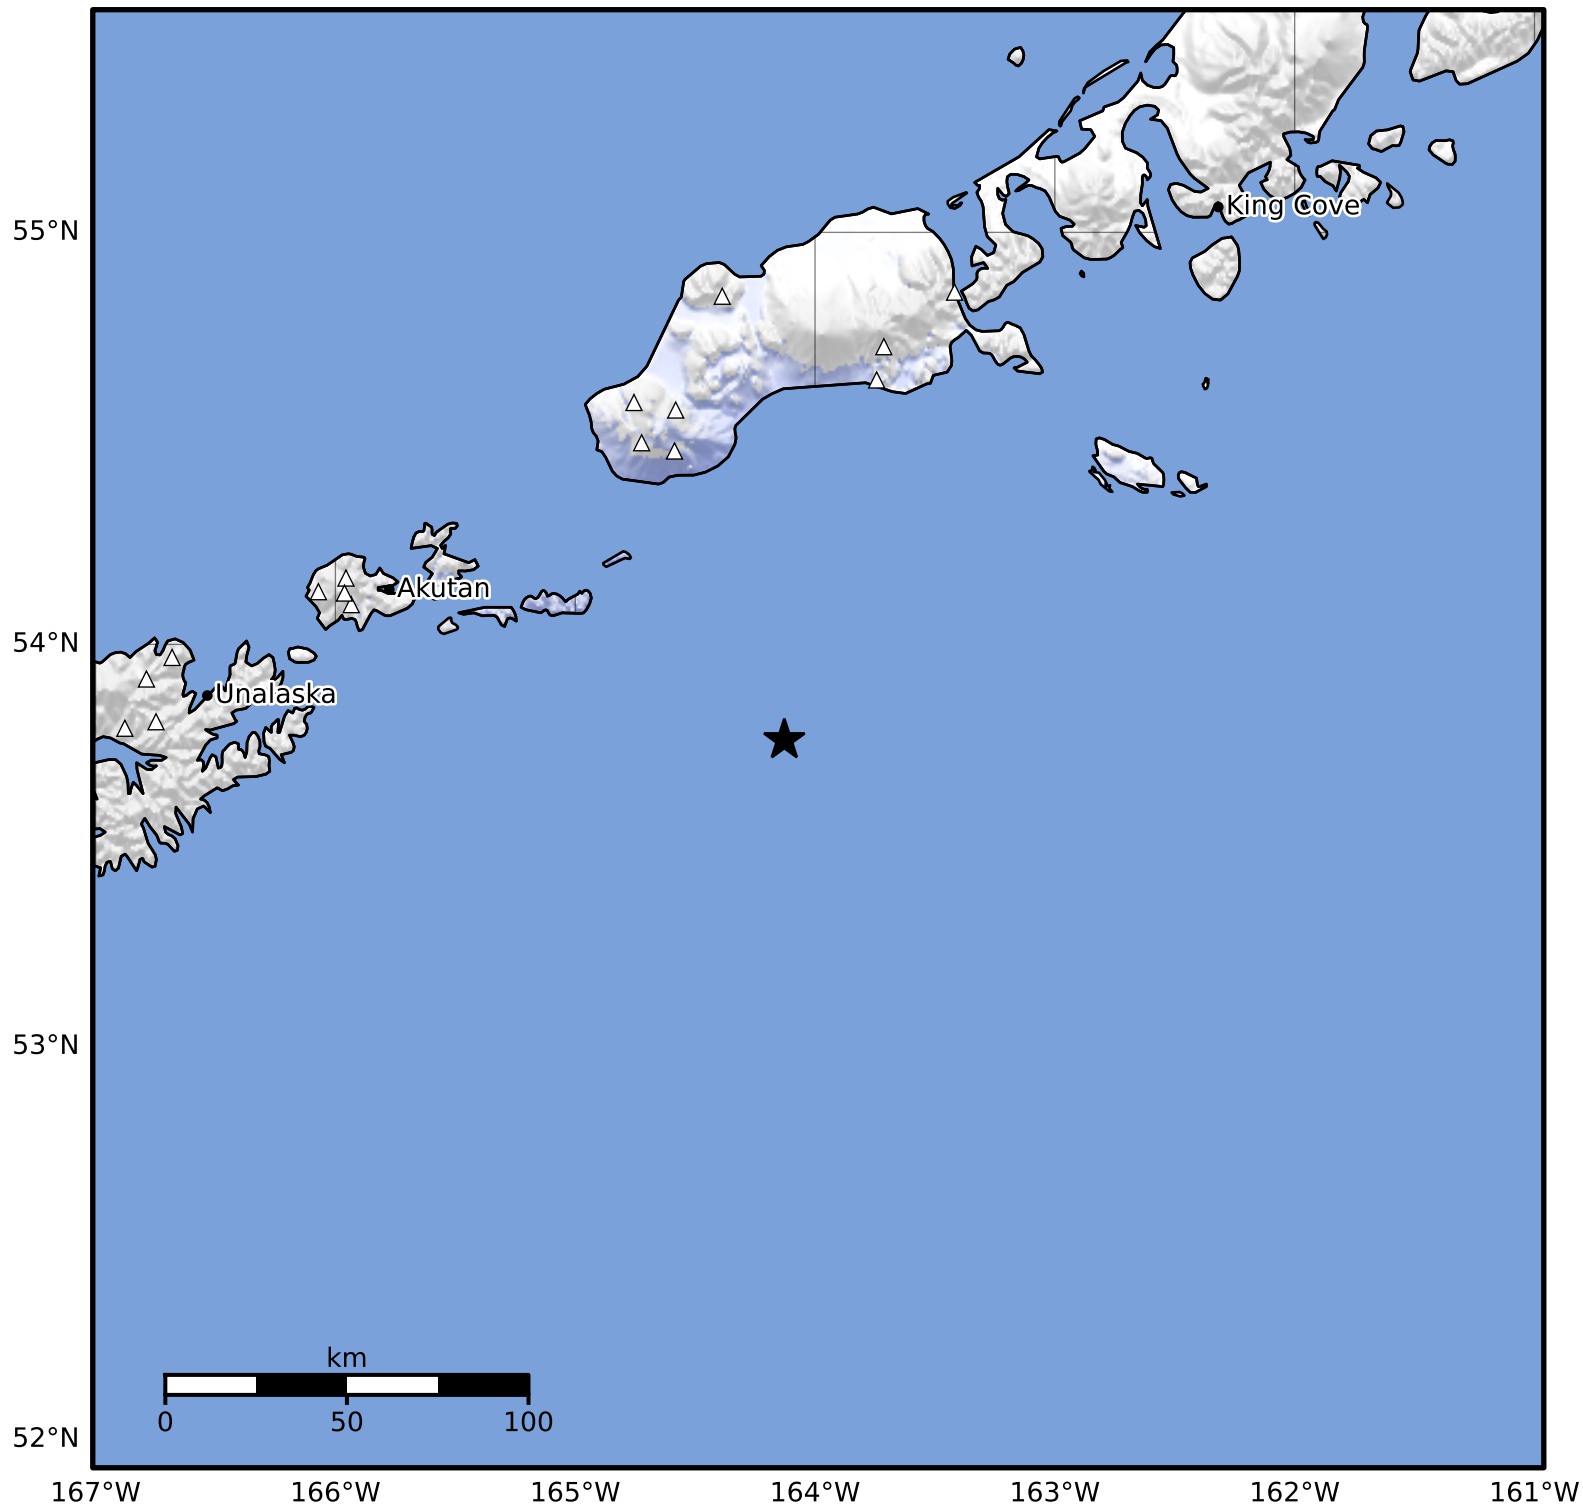

Macroseismic Intensity Map Alaska Earthquake Center
 ShakeMap: 119 km (74 miles) ESE of Akutan
 May 04, 2026 17:29:00 UTC M3.8 N53.76 W164.13 Depth: 9.8km ID:a2026iunrlp

SHAKING	Not felt	Weak	Light	Moderate	Strong	Very strong	Severe	Violent	Extreme
DAMAGE	None	None	None	Very light	Light	Moderate	Moderate/heavy	Heavy	Very heavy
PGA(%g)	<0.0464	0.297	2.76	6.2	11.5	21.5	40.1	74.7	>139
PGV(cm/s)	<0.0215	0.135	1.41	4.65	9.64	20	41.4	85.8	>178
INTENSITY	I	II-III	IV	V	VI	VII	VIII	IX	X+

Scale based on Worden et al. (2012)

Version 6: Processed 2026-05-04T17:53:15Z

△ Seismic Instrument ○ Reported Intensity

★ Epicenter