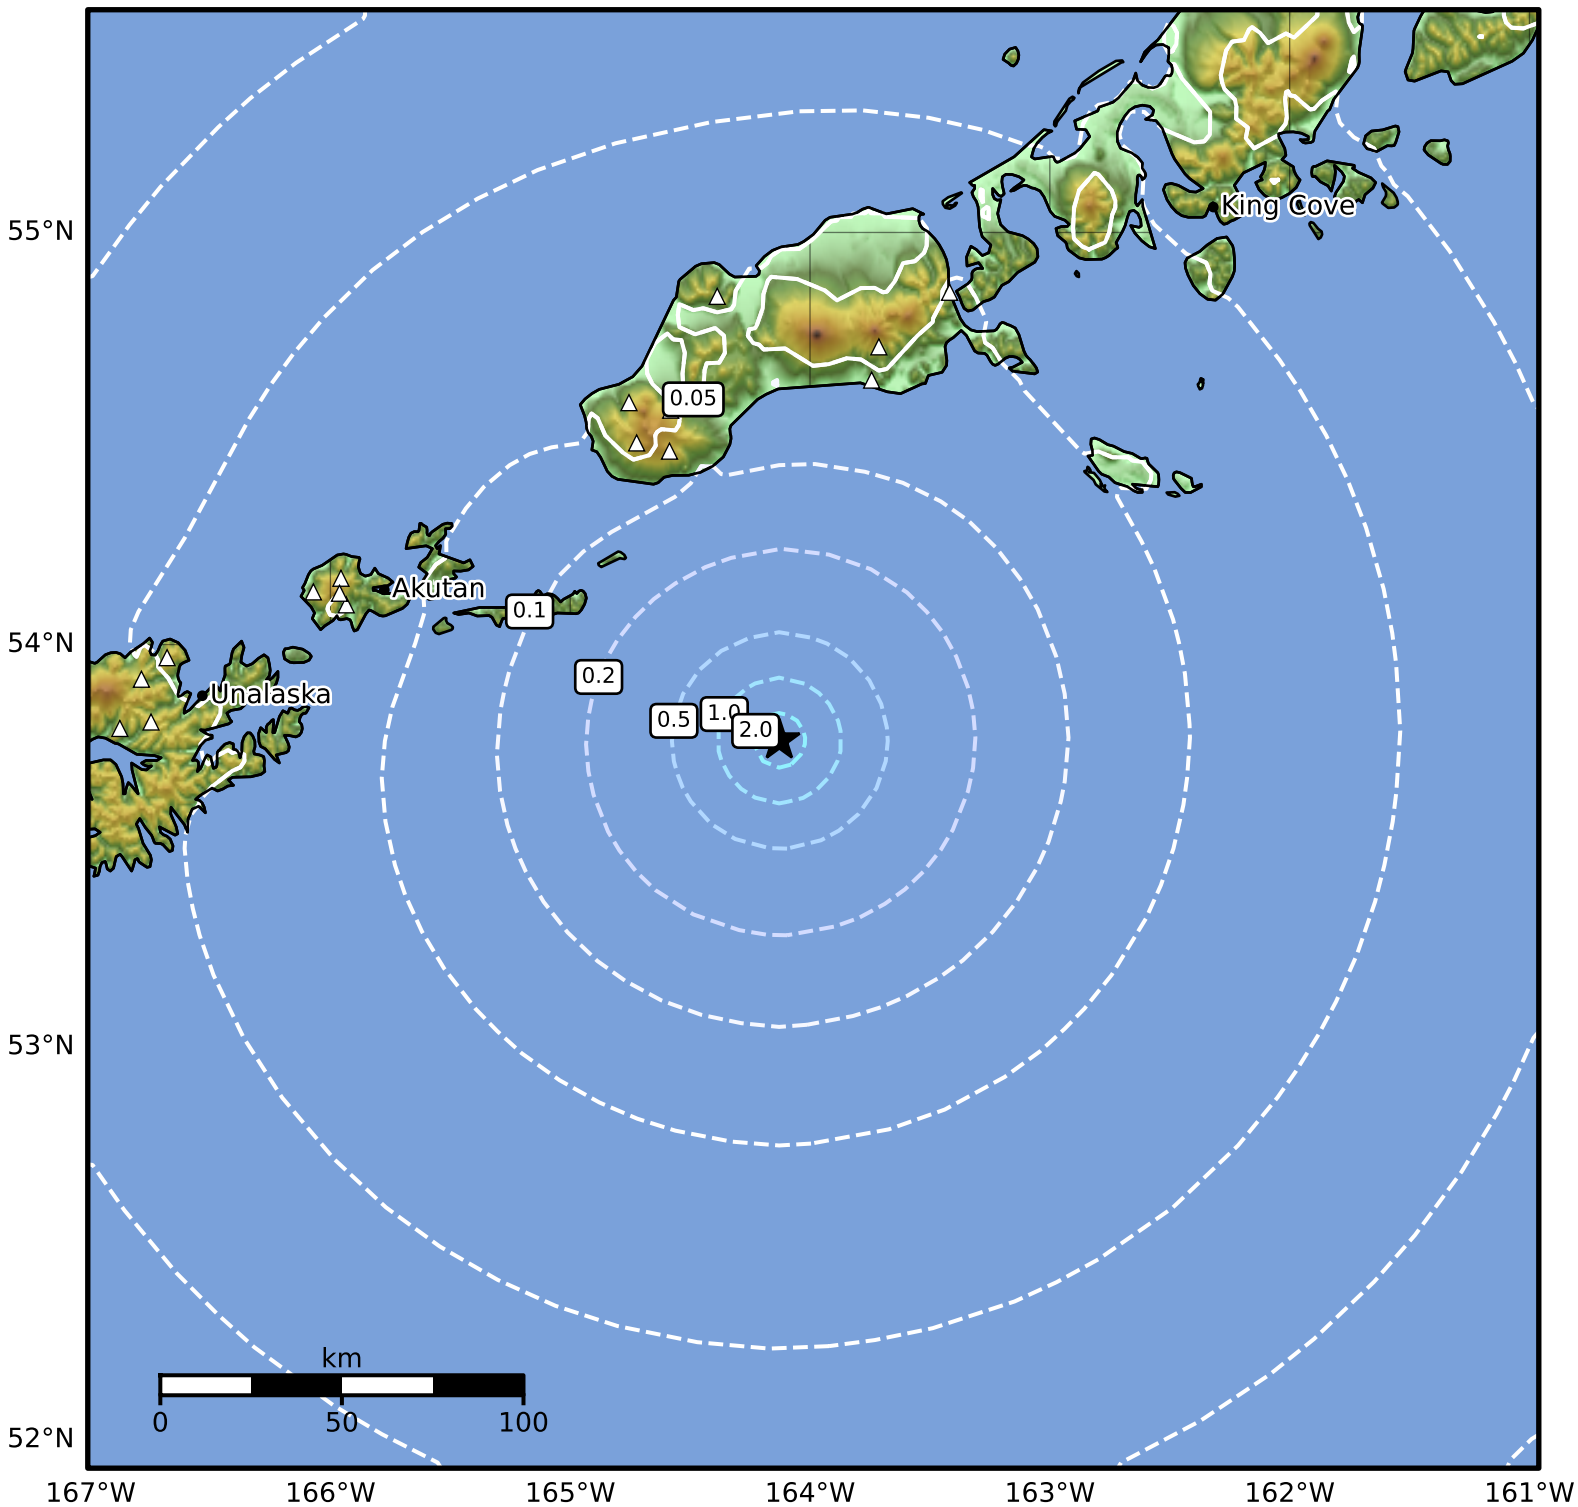

0.3 Second Peak Spectral Acceleration Map Alaska Earthquake Center  
 ShakeMap: 119 km (74 miles) ESE of Akutan  
 May 04, 2026 17:29:00 UTC M3.8 N53.76 W164.13 Depth: 9.8km ID:a2026iunrlp

SA(0.3) (%g)	0.1	0.2	0.5	1	2	5	10	20	50	100	200
--------------	-----	-----	-----	---	---	---	----	----	----	-----	-----

Scale based on Worden et al. (2012)

Version 6: Processed 2026-05-04T17:53:15Z

△ Seismic Instrument ○ Reported Intensity

★ Epicenter