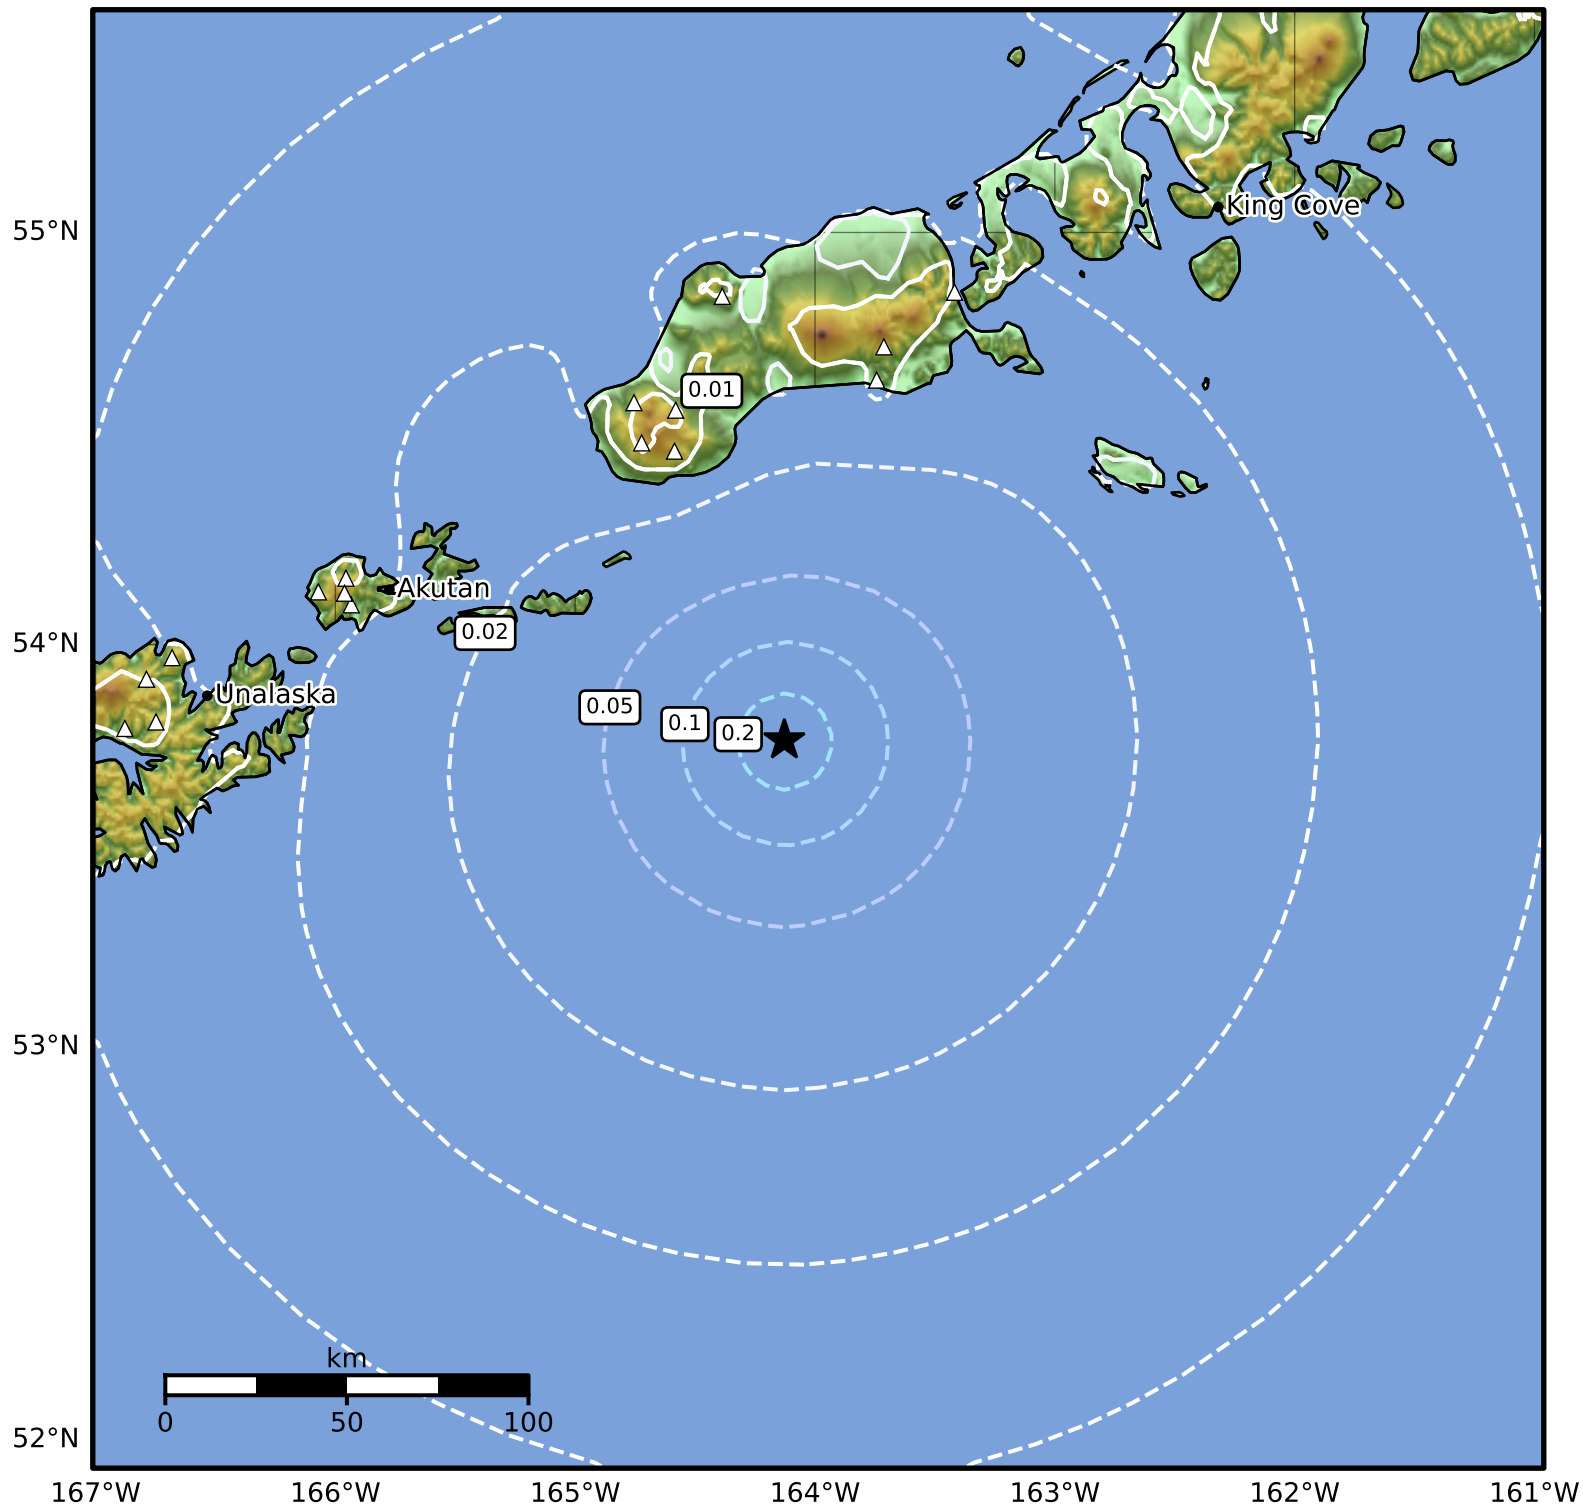

1.0 Second Peak Spectral Acceleration Map Alaska Earthquake Center
ShakeMap: 119 km (74 miles) ESE of Akutan
May 04, 2026 17:29:00 UTC M3.8 N53.76 W164.13 Depth: 9.8km ID:a2026iunrlp

SA(1.0) (%g)	0.1	0.2	0.5	1	2	5	10	20	50	100	200
--------------	-----	-----	-----	---	---	---	----	----	----	-----	-----

Scale based on Worden et al. (2012)

△ Seismic Instrument ○ Reported Intensity

★ Epicenter

Version 6: Processed 2026-05-04T17:53:15Z