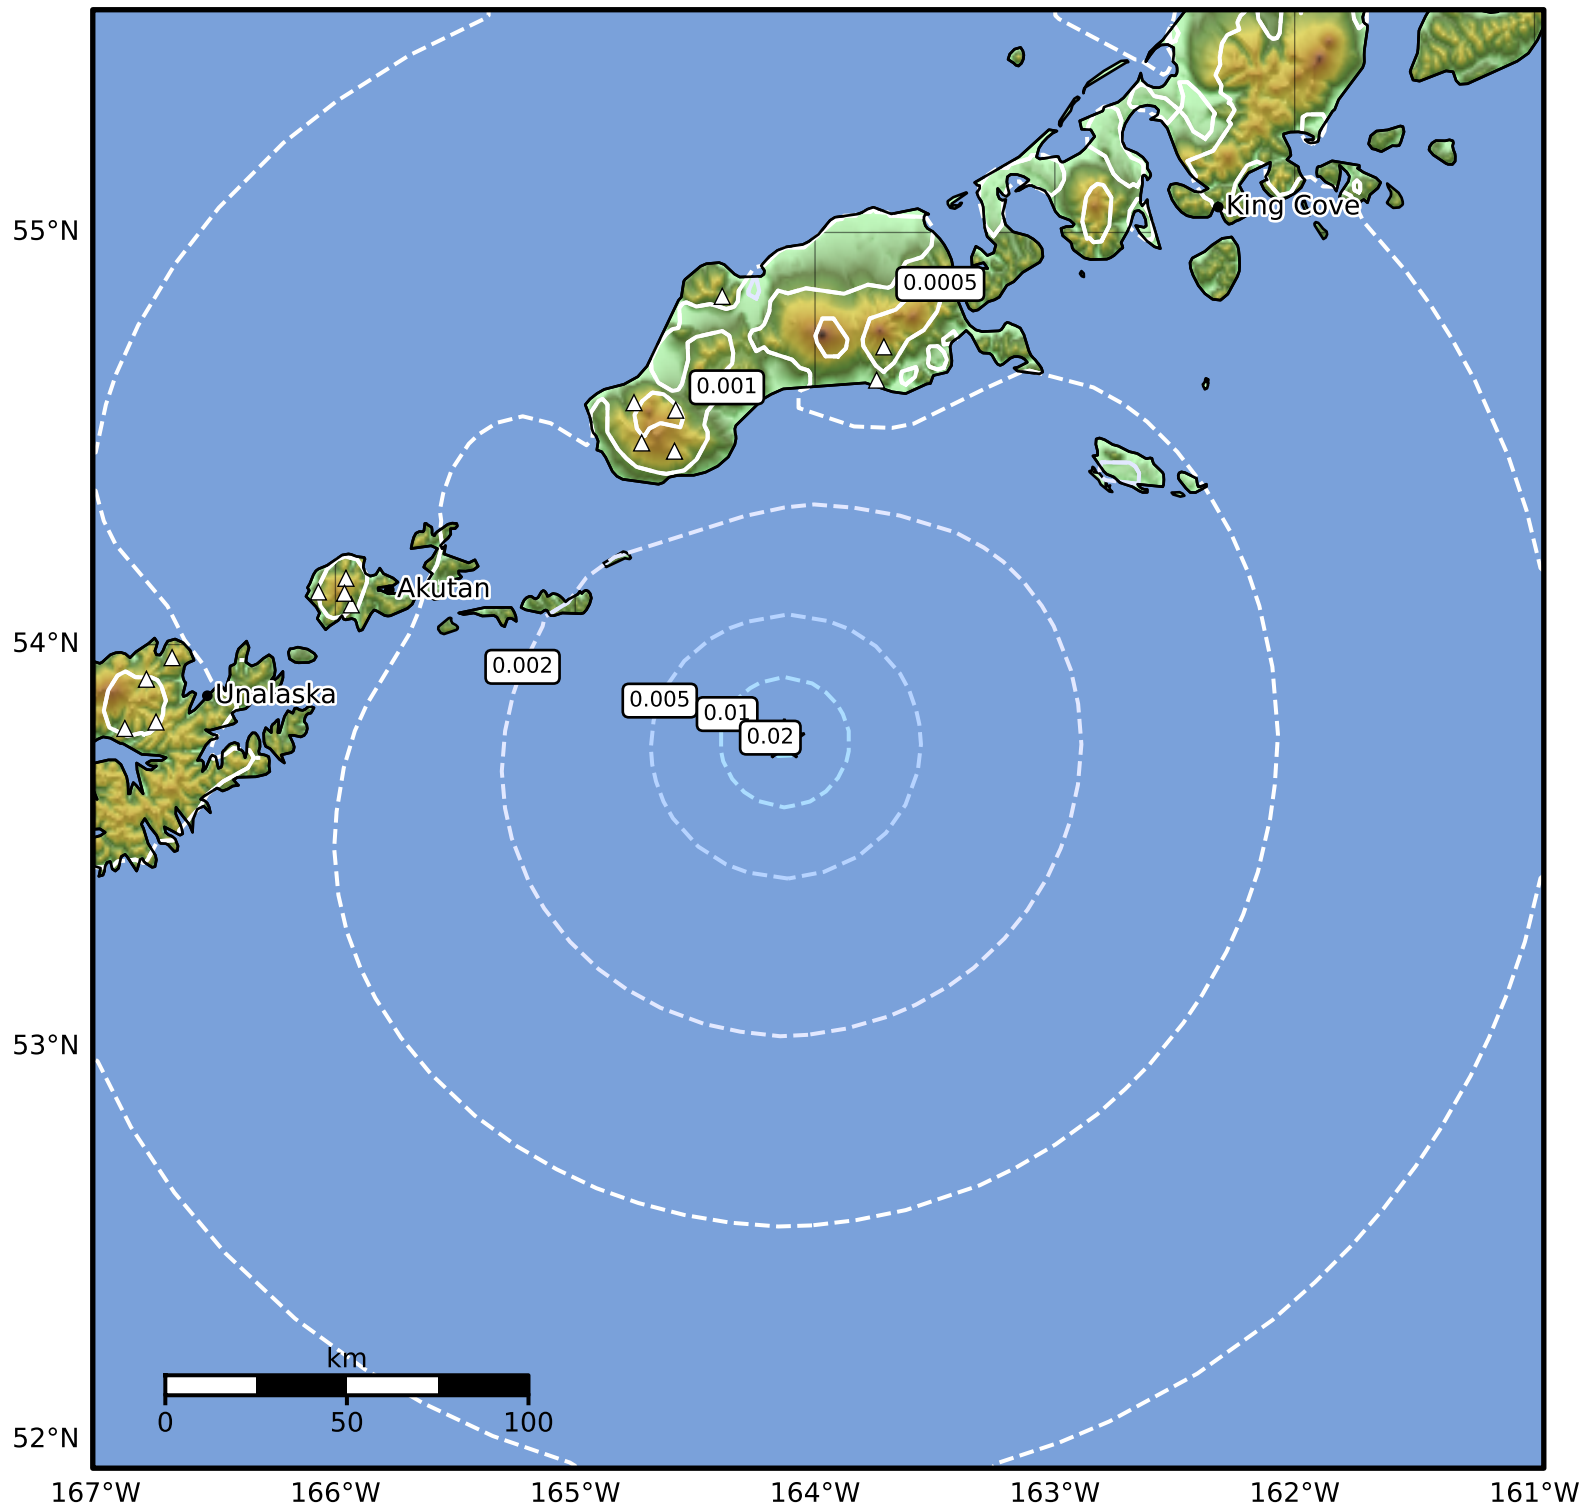

3.0 Second Peak Spectral Acceleration Map Alaska Earthquake Center  
ShakeMap: 119 km (74 miles) ESE of Akutan  
May 04, 2026 17:29:00 UTC M3.8 N53.76 W164.13 Depth: 9.8km ID:a2026iunrlp

Scale based on Worden et al. (2012)

Version 6: Processed 2026-05-04T17:53:15Z

△ Seismic Instrument ○ Reported Intensity

★ Epicenter