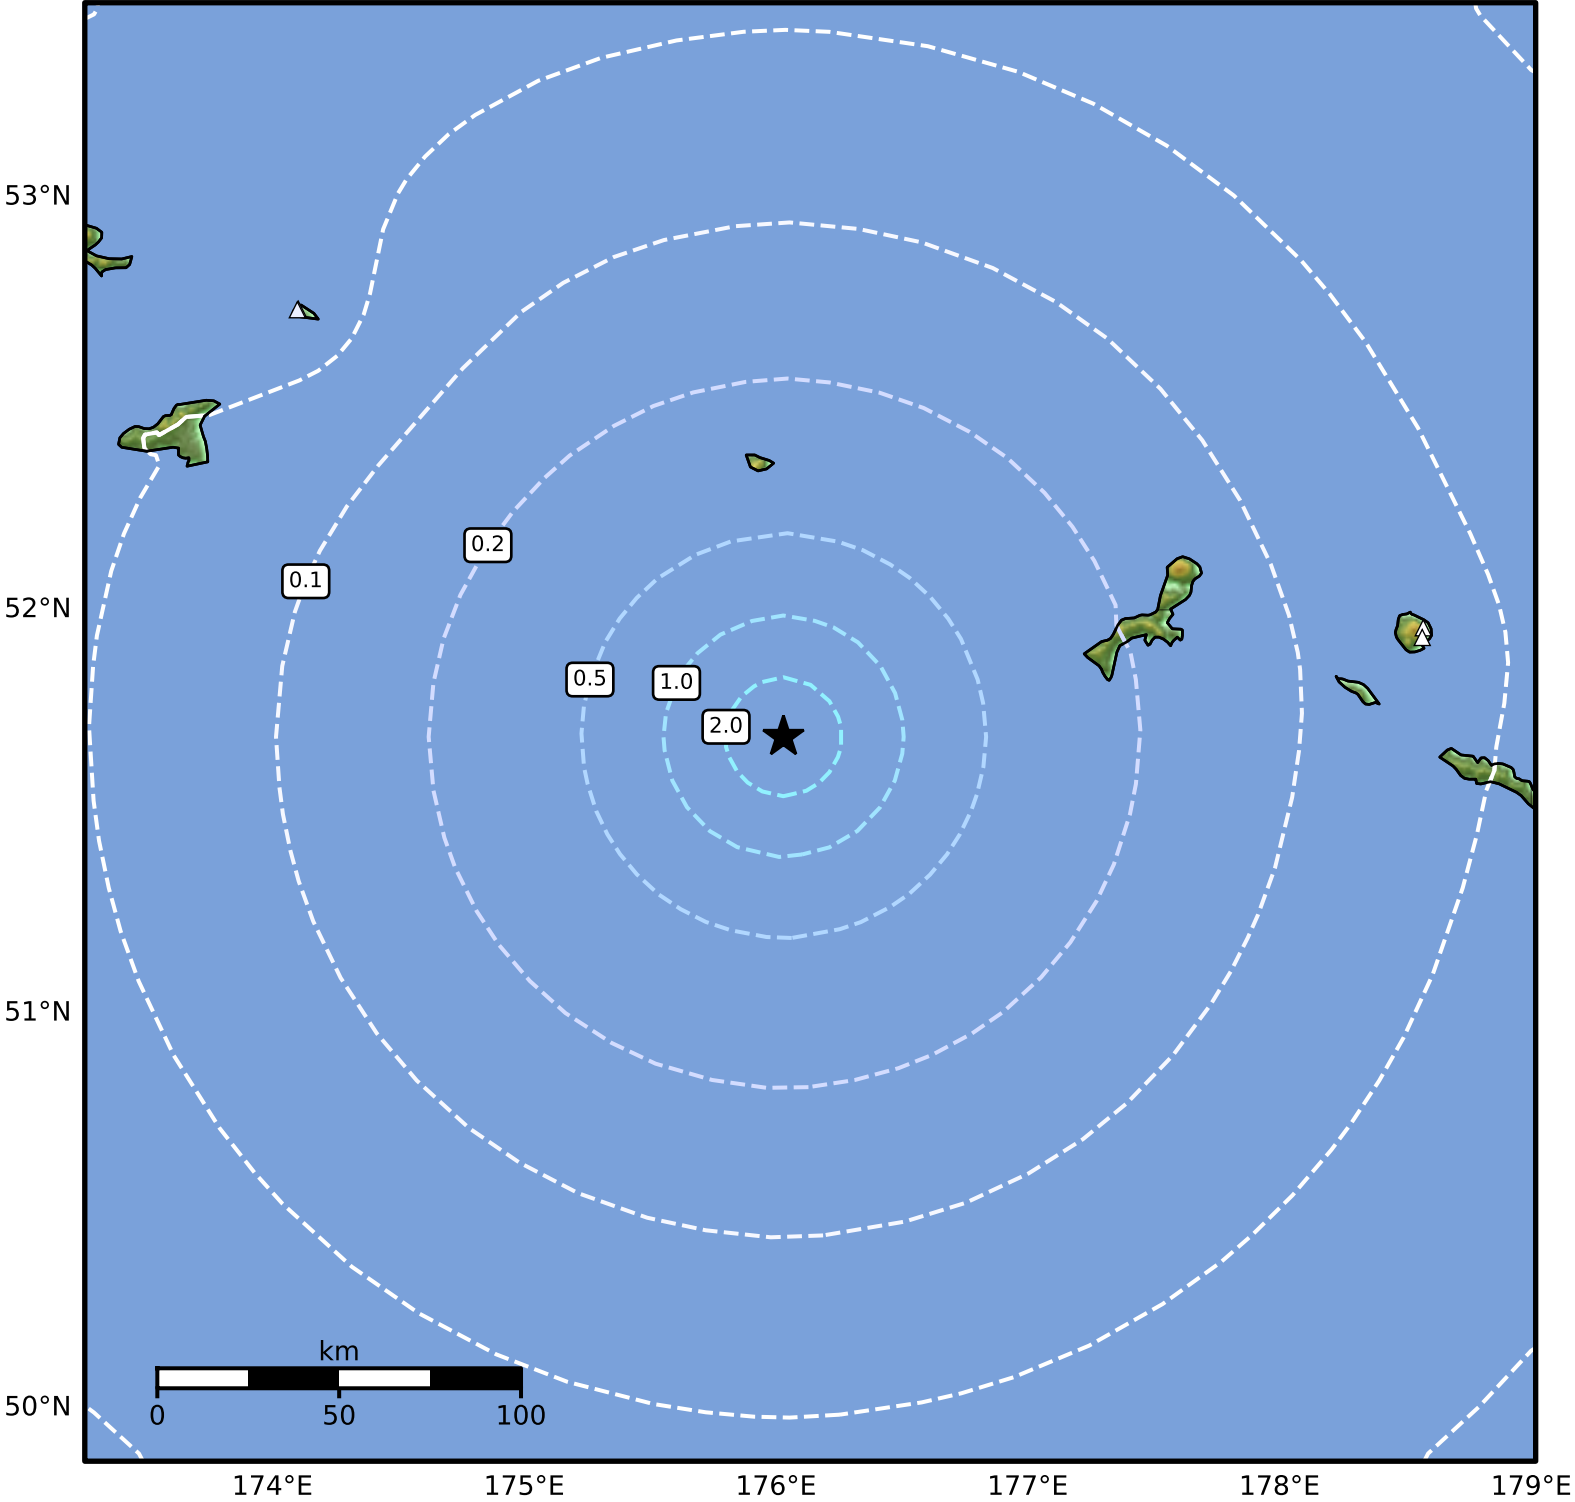

0.3 Second Peak Spectral Acceleration Map Alaska Earthquake Center
ShakeMap: 243 km (151 miles) ESE of Attu Station
May 04, 2026 19:14:27 UTC M4.3 N51.69 E176.03 Depth: 19.3km ID:a2026iurfey

SA(0.3) (%g)	0.1	0.2	0.5	1	2	5	10	20	50	100	200
---------------------	------------	------------	------------	----------	----------	----------	-----------	-----------	-----------	------------	------------

Scale based on Worden et al. (2012) Version 7: Processed 2026-05-04T21:37:40Z
△ Seismic Instrument ○ Reported Intensity ★ Epicenter