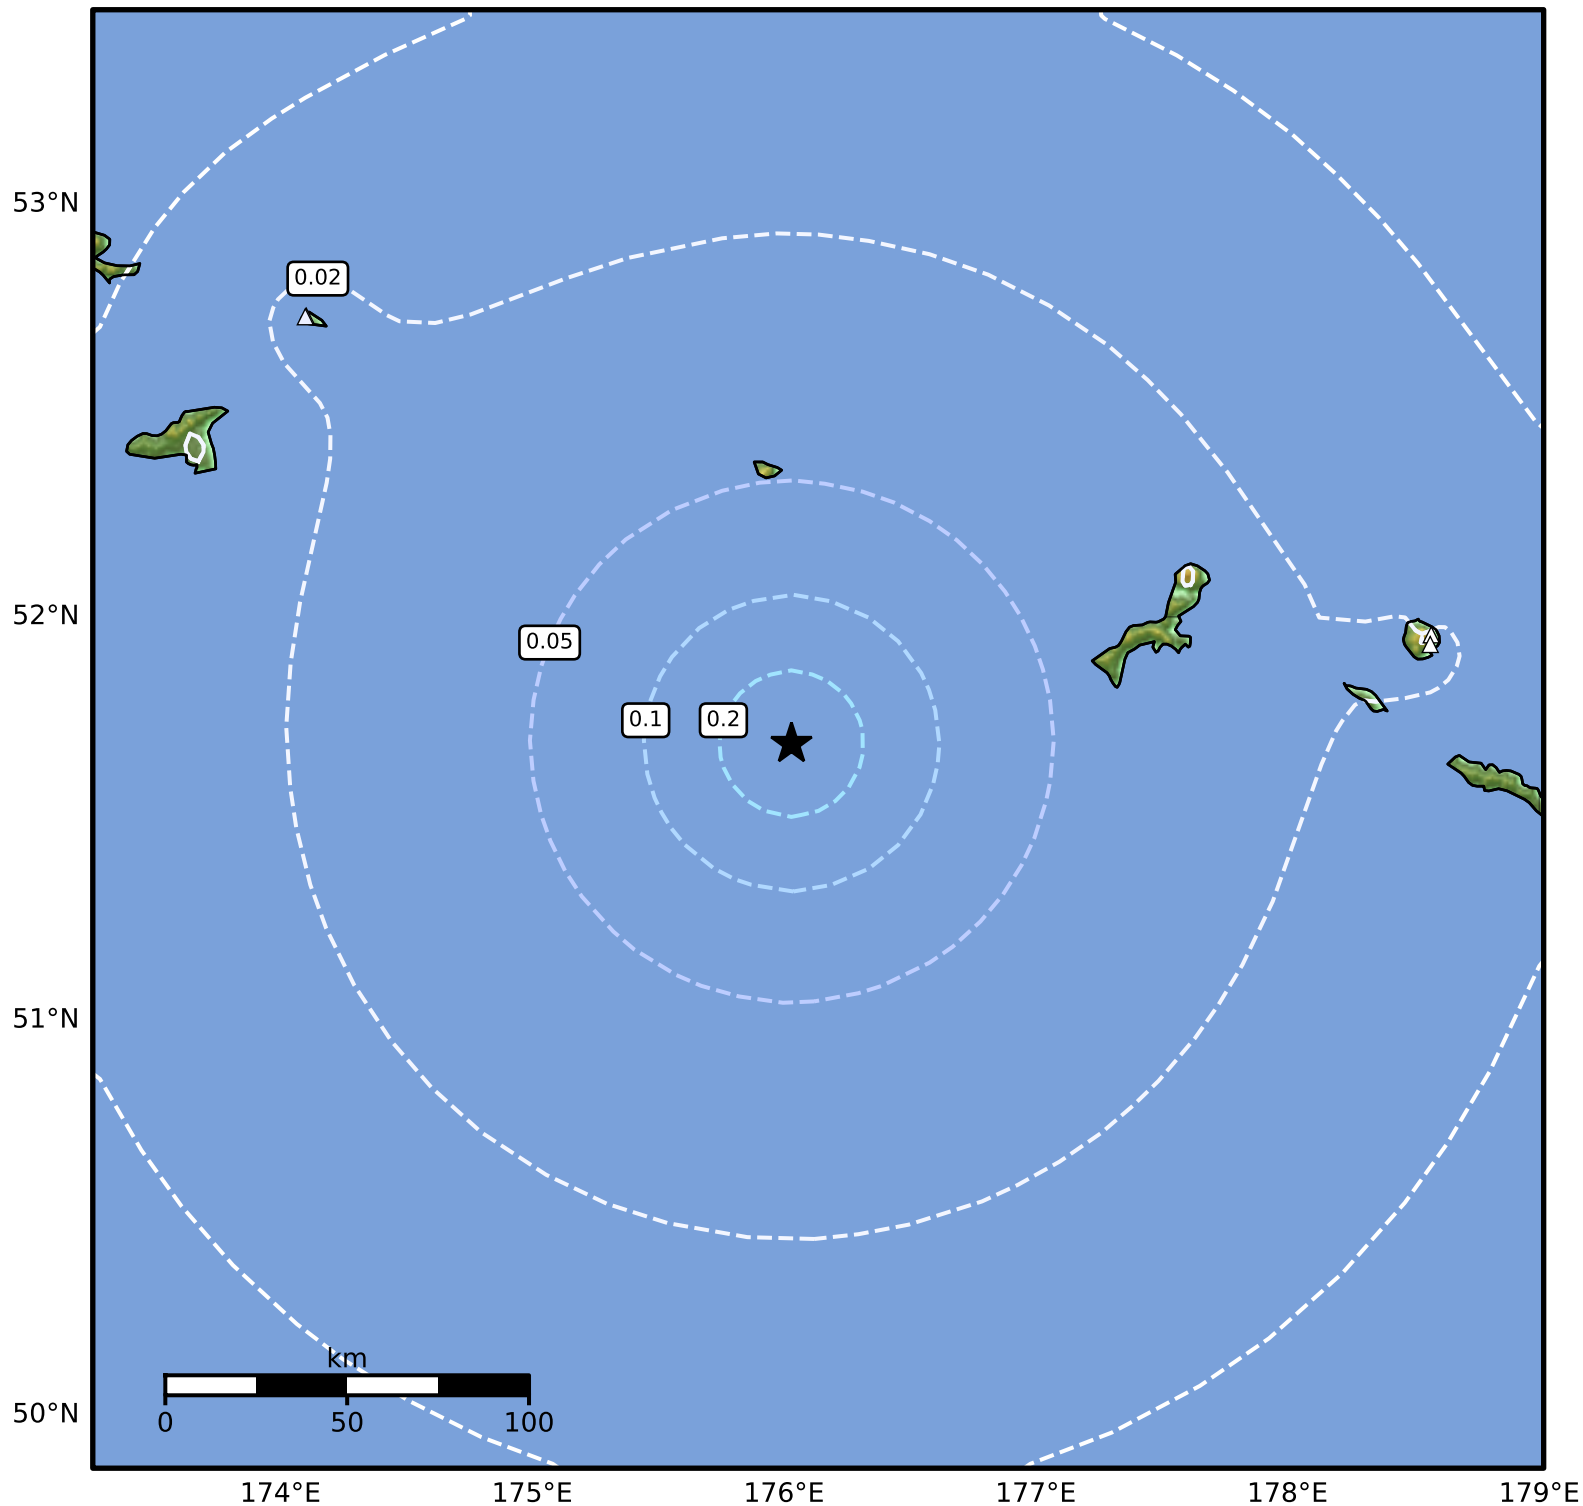

1.0 Second Peak Spectral Acceleration Map Alaska Earthquake Center
 ShakeMap: 243 km (151 miles) ESE of Attu Station
 May 04, 2026 19:14:27 UTC M4.3 N51.69 E176.03 Depth: 19.3km ID:a2026iurfey

SA(1.0) (%g)	0.1	0.2	0.5	1	2	5	10	20	50	100	200
--------------	-----	-----	-----	---	---	---	----	----	----	-----	-----

Scale based on Worden et al. (2012)

Version 7: Processed 2026-05-04T21:37:40Z

△ Seismic Instrument ○ Reported Intensity

★ Epicenter