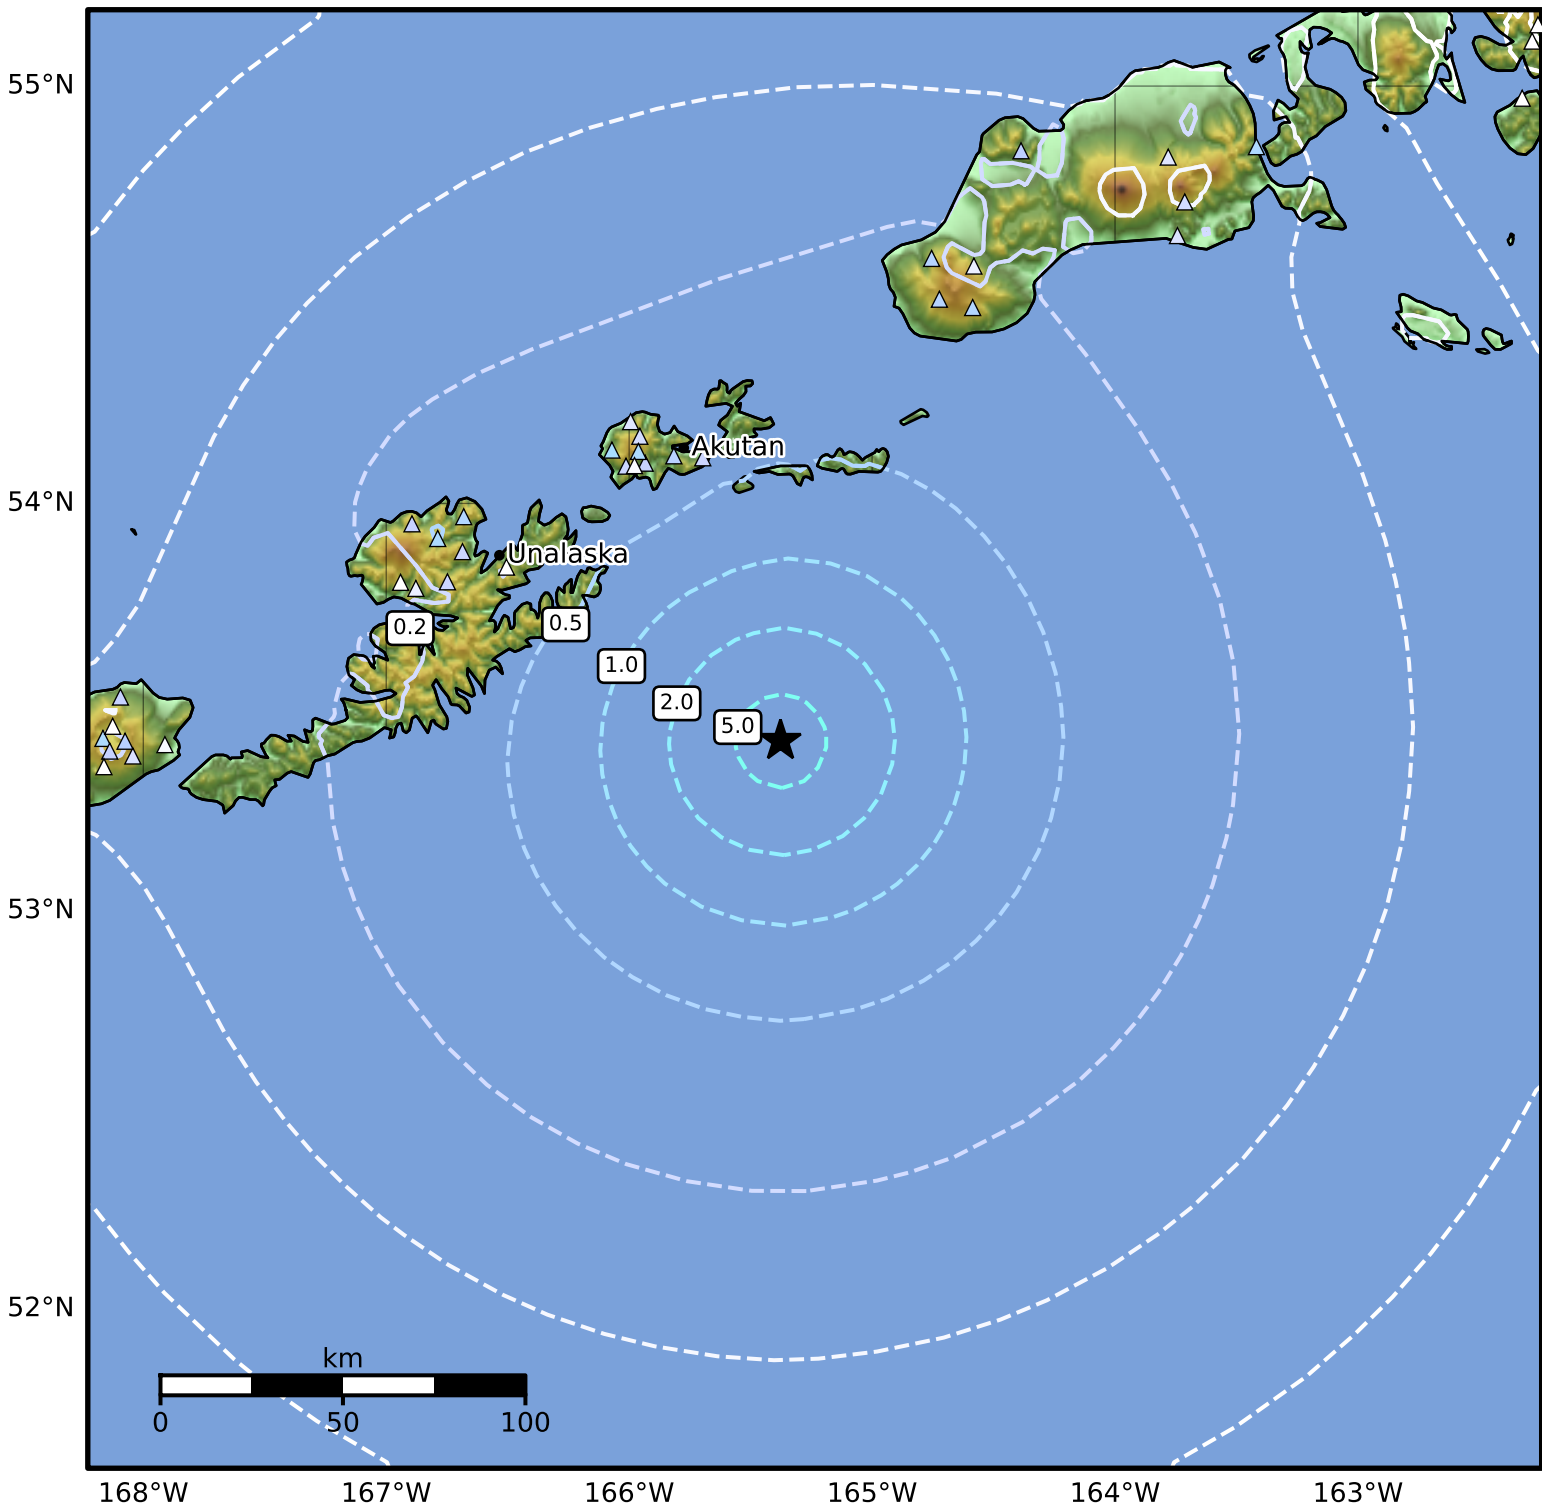

0.3 Second Peak Spectral Acceleration Map Alaska Earthquake Center
 ShakeMap: 84 km (52 miles) SSE of Akutan
 May 05, 2026 02:38:44 UTC M4.8 N53.42 W165.38 Depth: 12.1km ID:a2026ivgadb

SA(0.3) (%g)	0.1	0.2	0.5	1	2	5	10	20	50	100	200
--------------	-----	-----	-----	---	---	---	----	----	----	-----	-----

Scale based on Worden et al. (2012)

Version 5: Processed 2026-05-05T05:12:53Z

△ Seismic Instrument ○ Reported Intensity

★ Epicenter