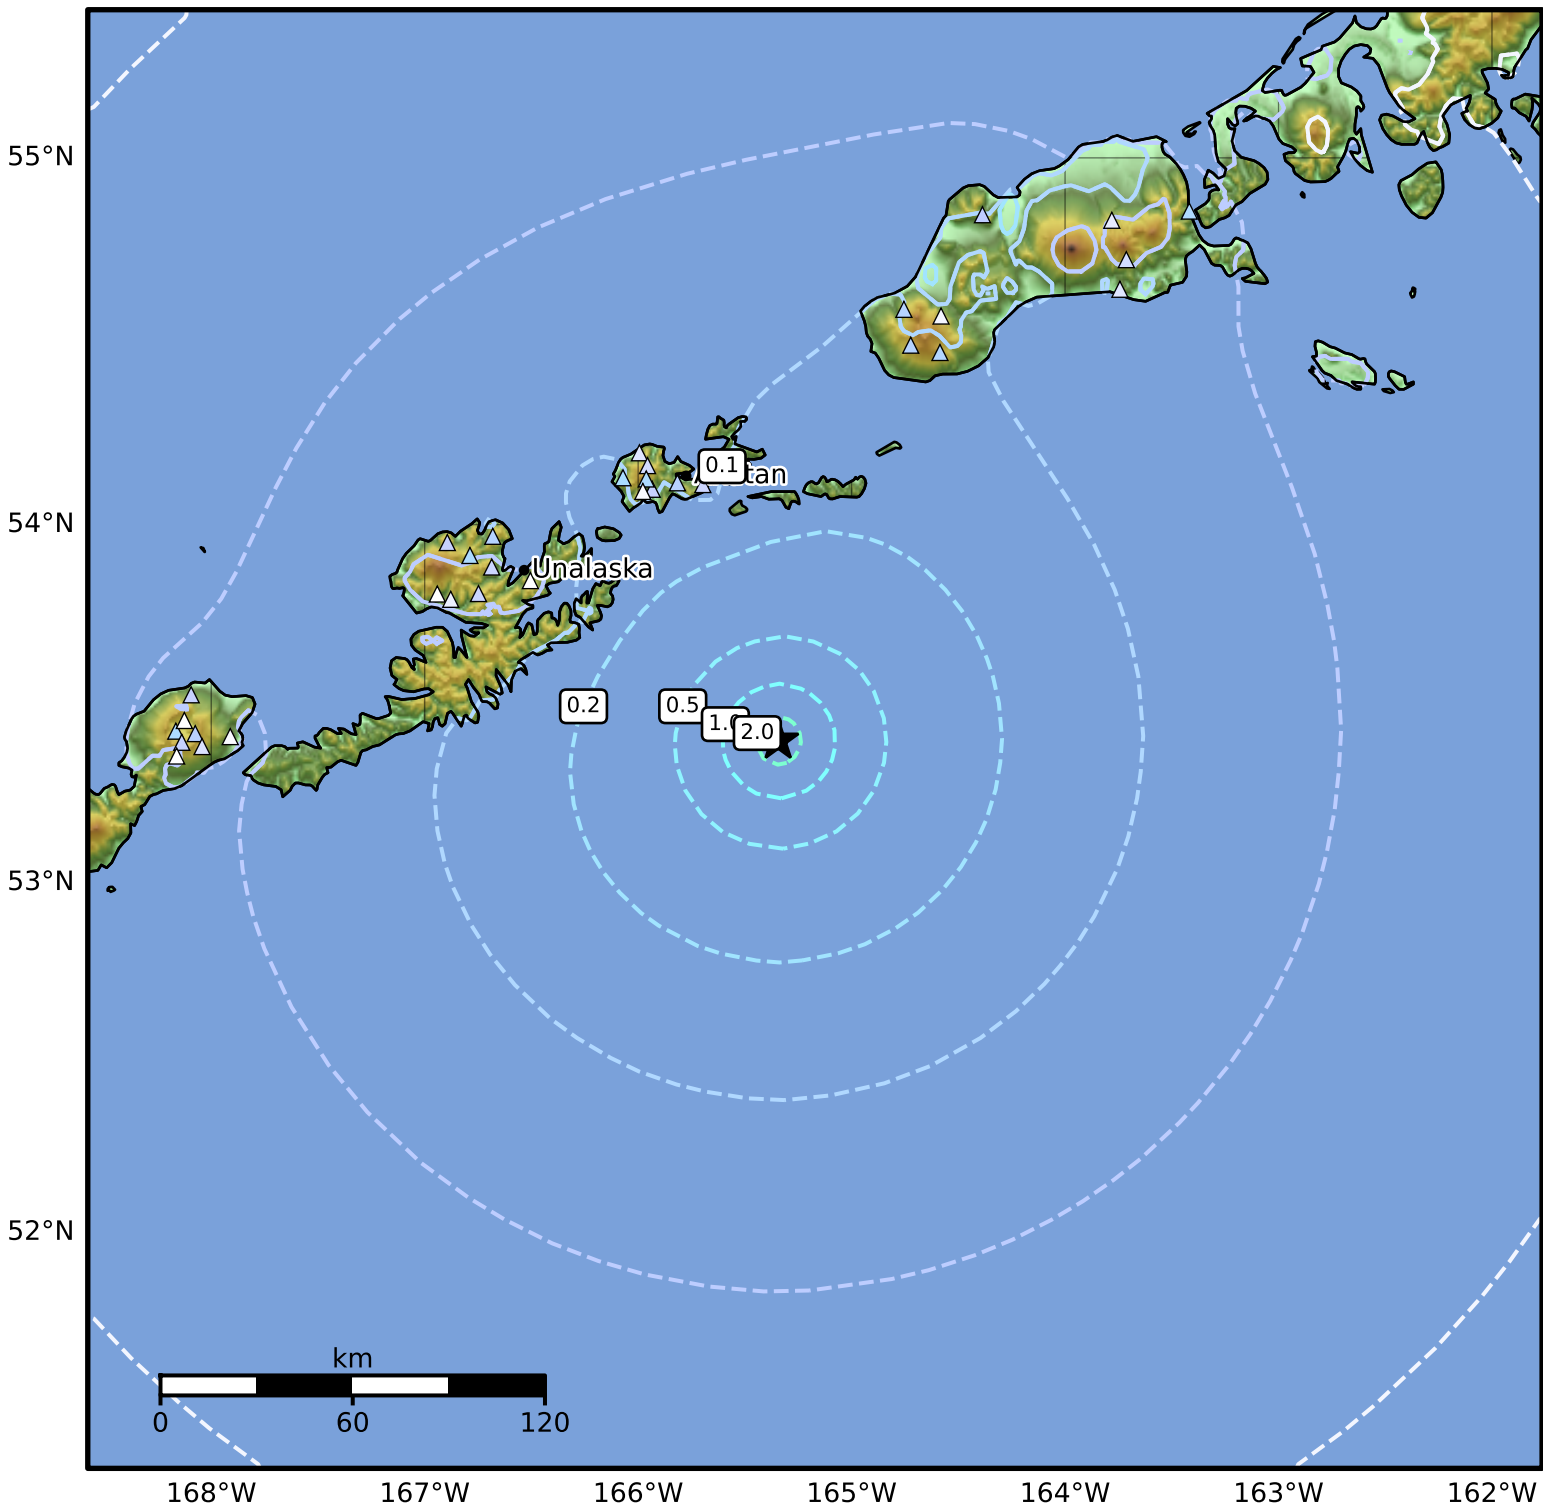

1.0 Second Peak Spectral Acceleration Map Alaska Earthquake Center  
 ShakeMap: 87 km (54 miles) SSE of Akutan  
 May 05, 2026 02:38:43 UTC M4.9 N53.40 W165.34 Depth: 3.8km ID:a2026ivgadb

SA(1.0) (%g)	0.1	0.2	0.5	1	2	5	10	20	50	100	200
--------------	-----	-----	-----	---	---	---	----	----	----	-----	-----

Scale based on Worden et al. (2012)

Version 4: Processed 2026-05-05T02:47:12Z

△ Seismic Instrument   ○ Reported Intensity

★ Epicenter