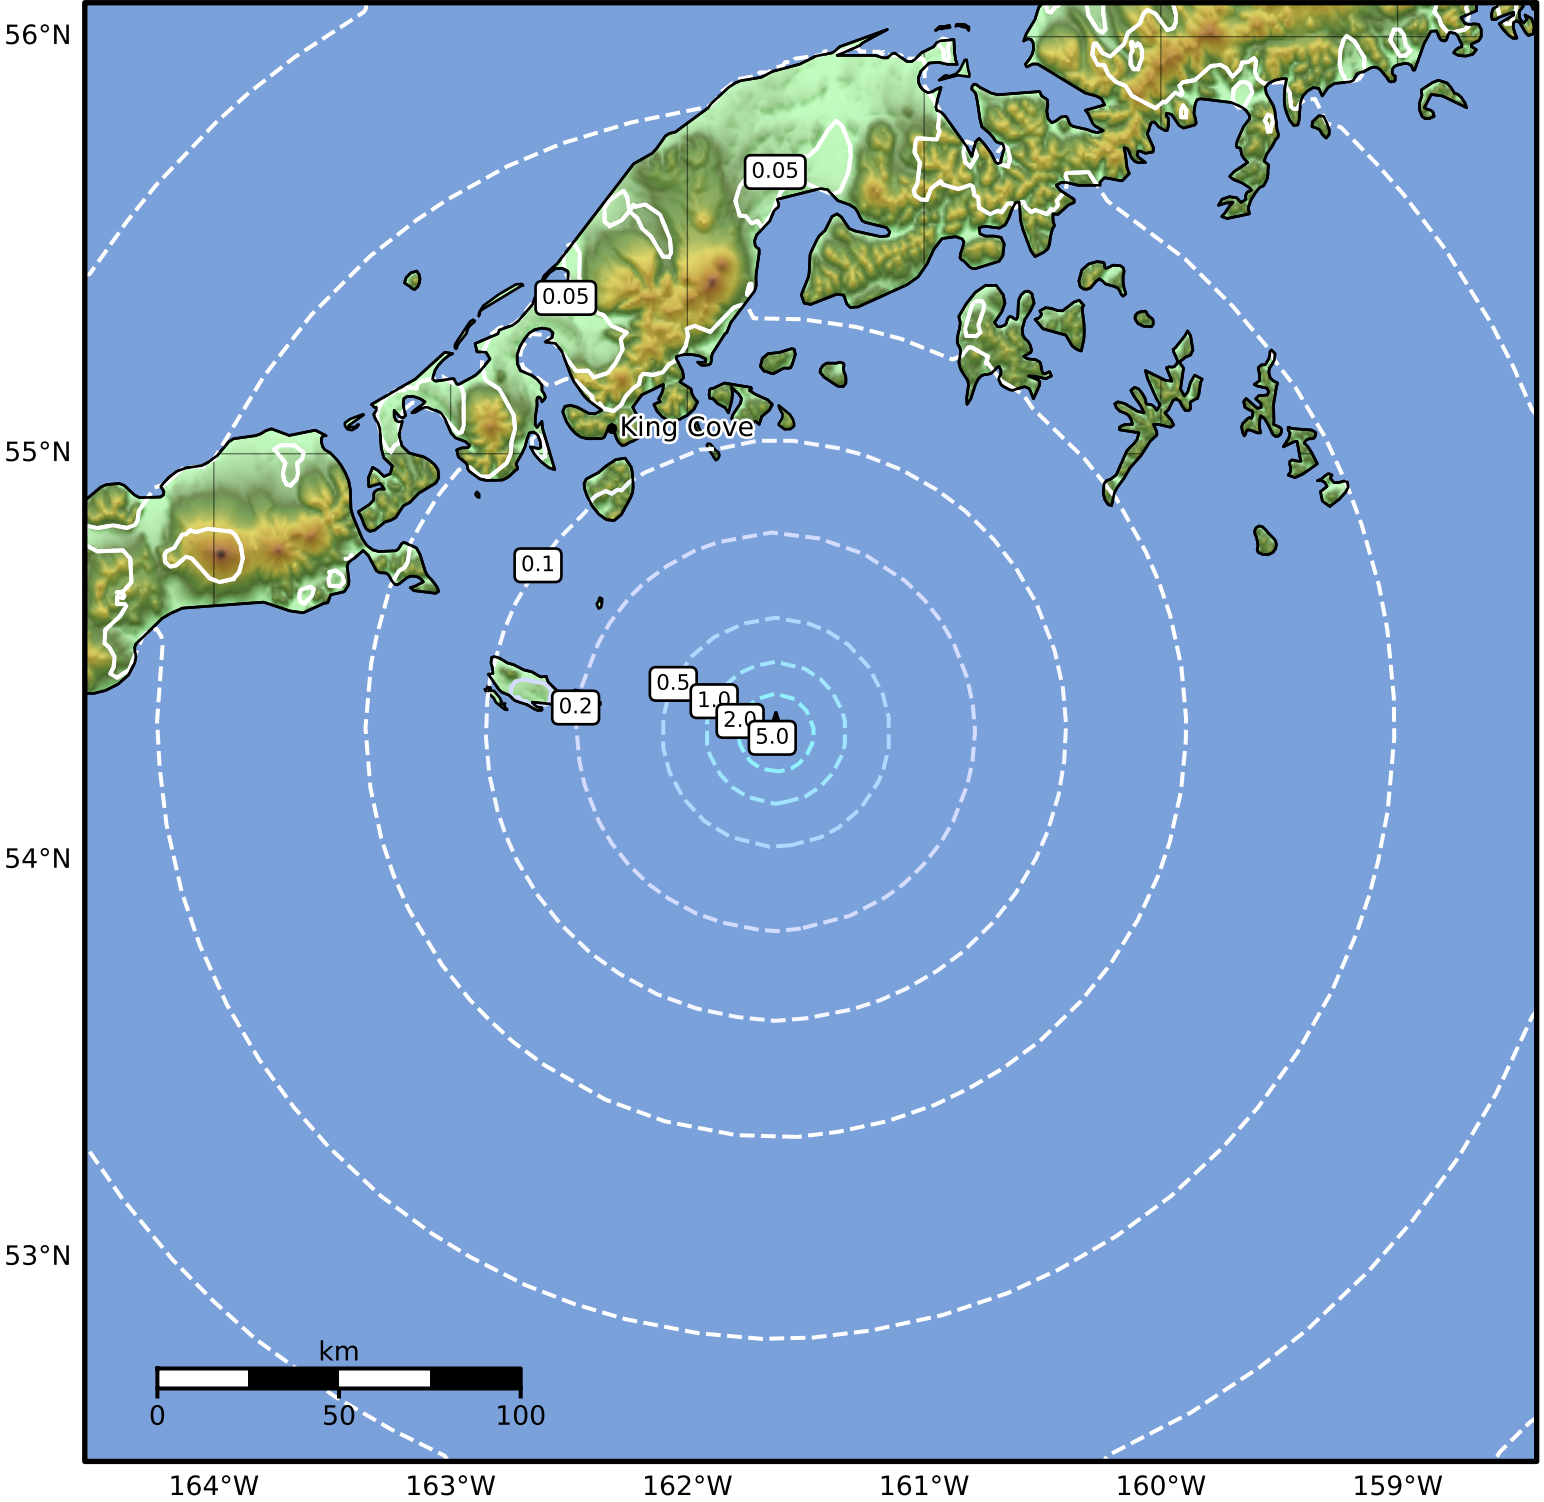

0.3 Second Peak Spectral Acceleration Map Alaska Earthquake Center  
 ShakeMap: 95 km (59 miles) SSE of King Cove  
 May 05, 2026 06:56:36 UTC M3.7 N54.32 W161.63 Depth: 5.0km ID:a2026ivoprz

SA(0.3) (%g)	0.1	0.2	0.5	1	2	5	10	20	50	100	200
--------------	-----	-----	-----	---	---	---	----	----	----	-----	-----

Scale based on Worden et al. (2012)

Version 1: Processed 2026-05-05T06:58:20Z

△ Seismic Instrument ○ Reported Intensity

★ Epicenter