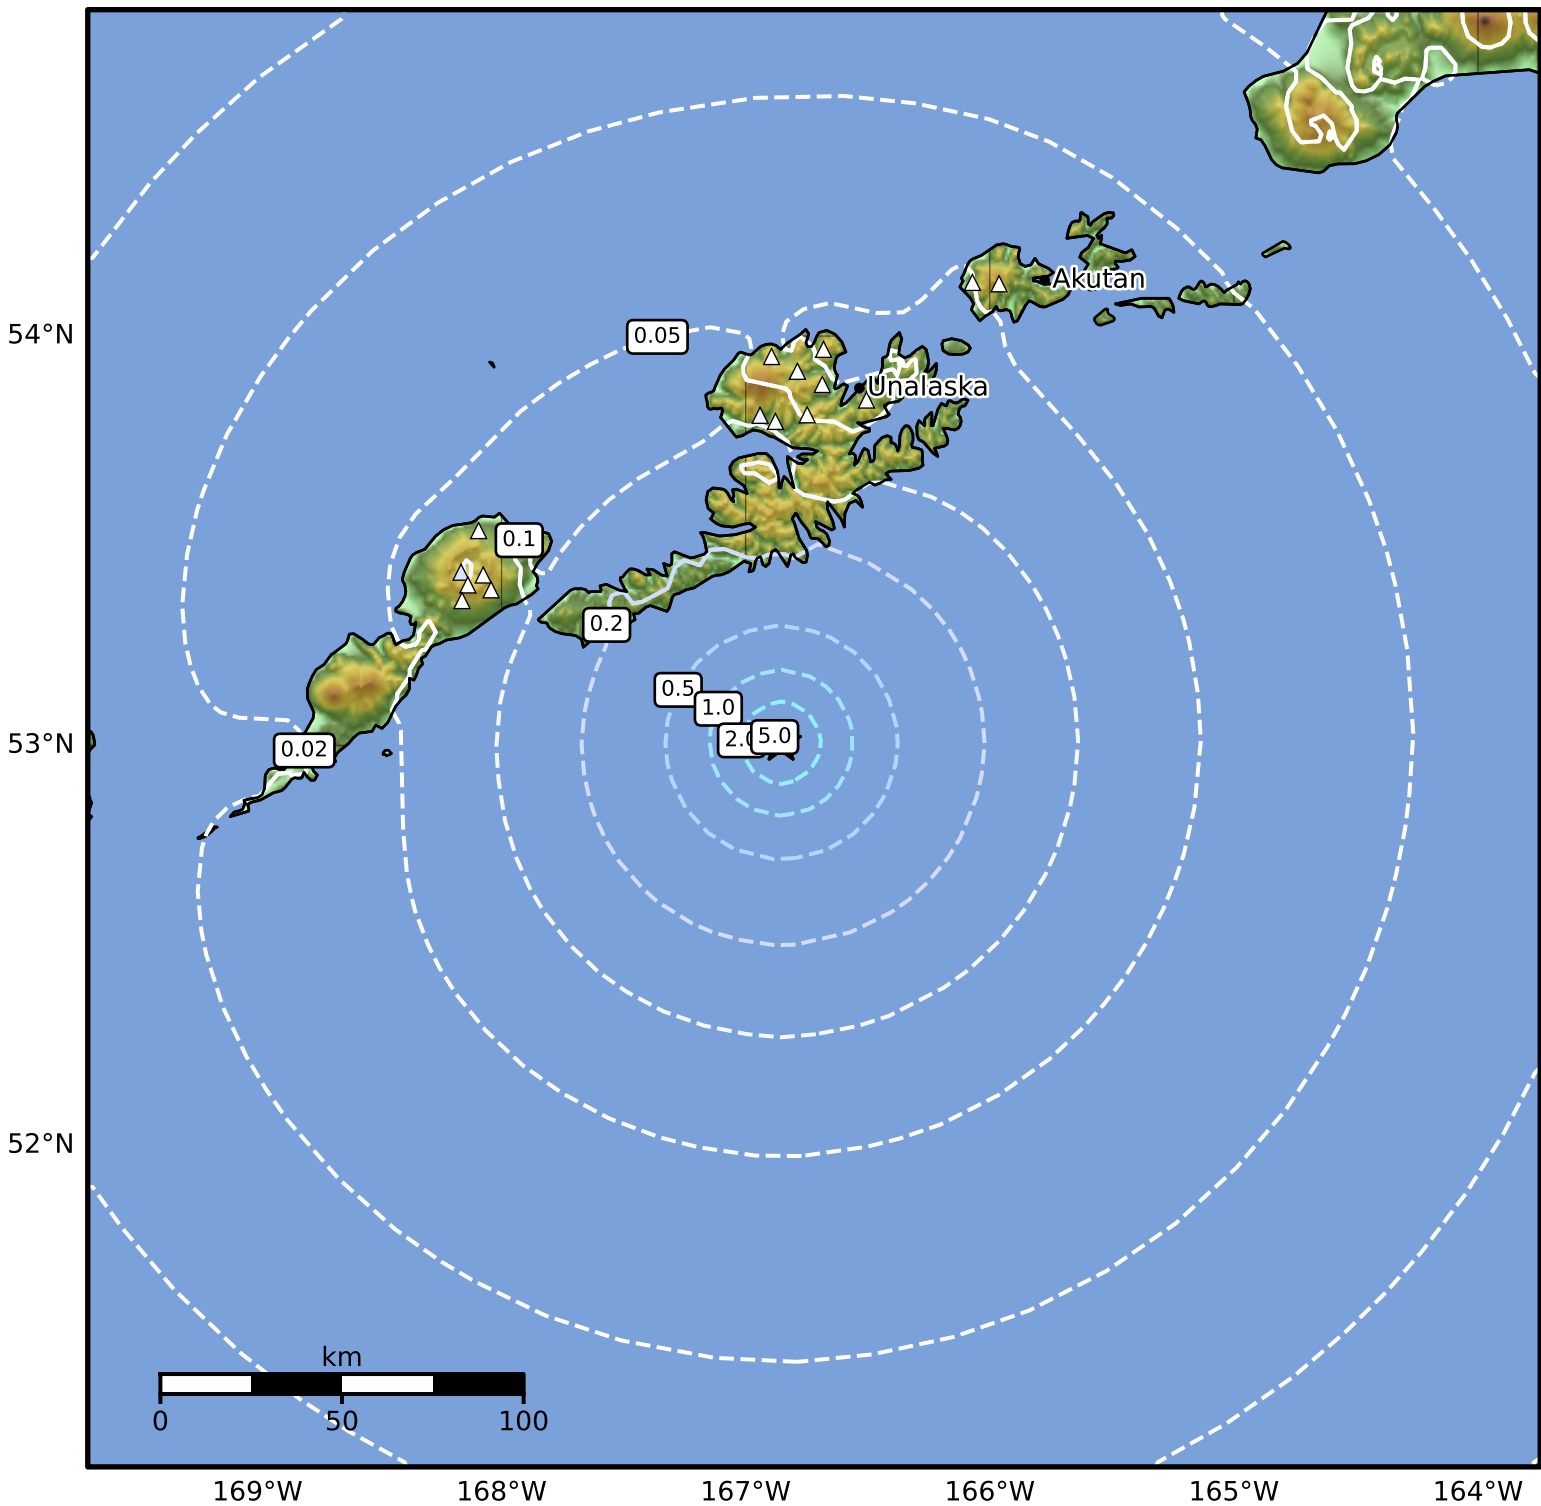

0.3 Second Peak Spectral Acceleration Map Alaska Earthquake Center
 ShakeMap: 98 km (61 miles) SSW of Unalaska
 May 05, 2026 16:50:23 UTC M3.8 N53.01 W166.85 Depth: 4.2km ID:a2026iwikmm

SA(0.3) (%g)	0.1	0.2	0.5	1	2	5	10	20	50	100	200
--------------	-----	-----	-----	---	---	---	----	----	----	-----	-----

Scale based on Worden et al. (2012)

Version 3: Processed 2026-05-06T00:03:56Z

△ Seismic Instrument ○ Reported Intensity

★ Epicenter