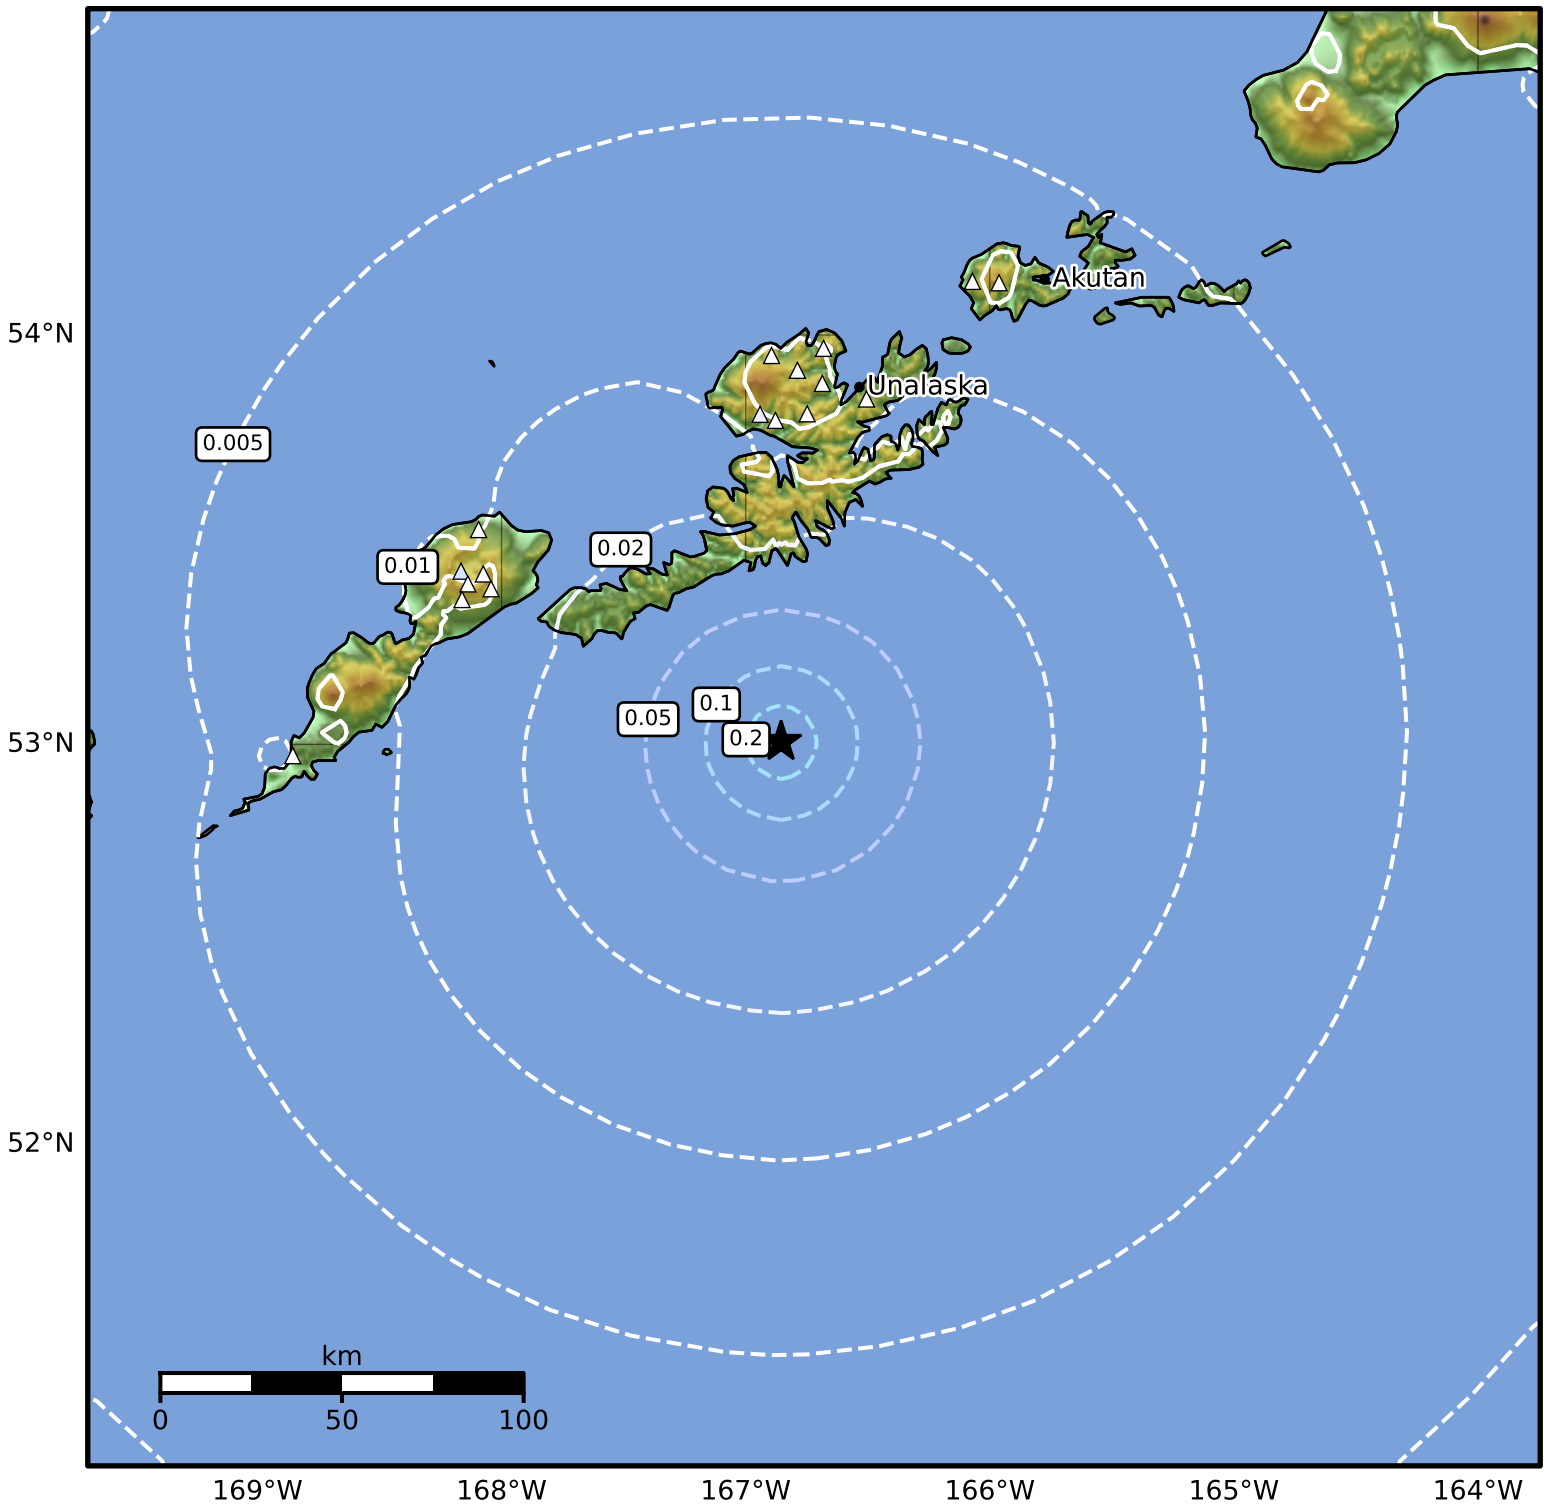

1.0 Second Peak Spectral Acceleration Map Alaska Earthquake Center  
 ShakeMap: 98 km (61 miles) SSW of Unalaska  
 May 05, 2026 16:50:23 UTC M3.8 N53.01 W166.85 Depth: 4.2km ID:a2026iwikmm

SA(1.0) (%g)	0.1	0.2	0.5	1	2	5	10	20	50	100	200
--------------	-----	-----	-----	---	---	---	----	----	----	-----	-----

Scale based on Worden et al. (2012)

Version 3: Processed 2026-05-06T00:03:56Z

△ Seismic Instrument ○ Reported Intensity

★ Epicenter