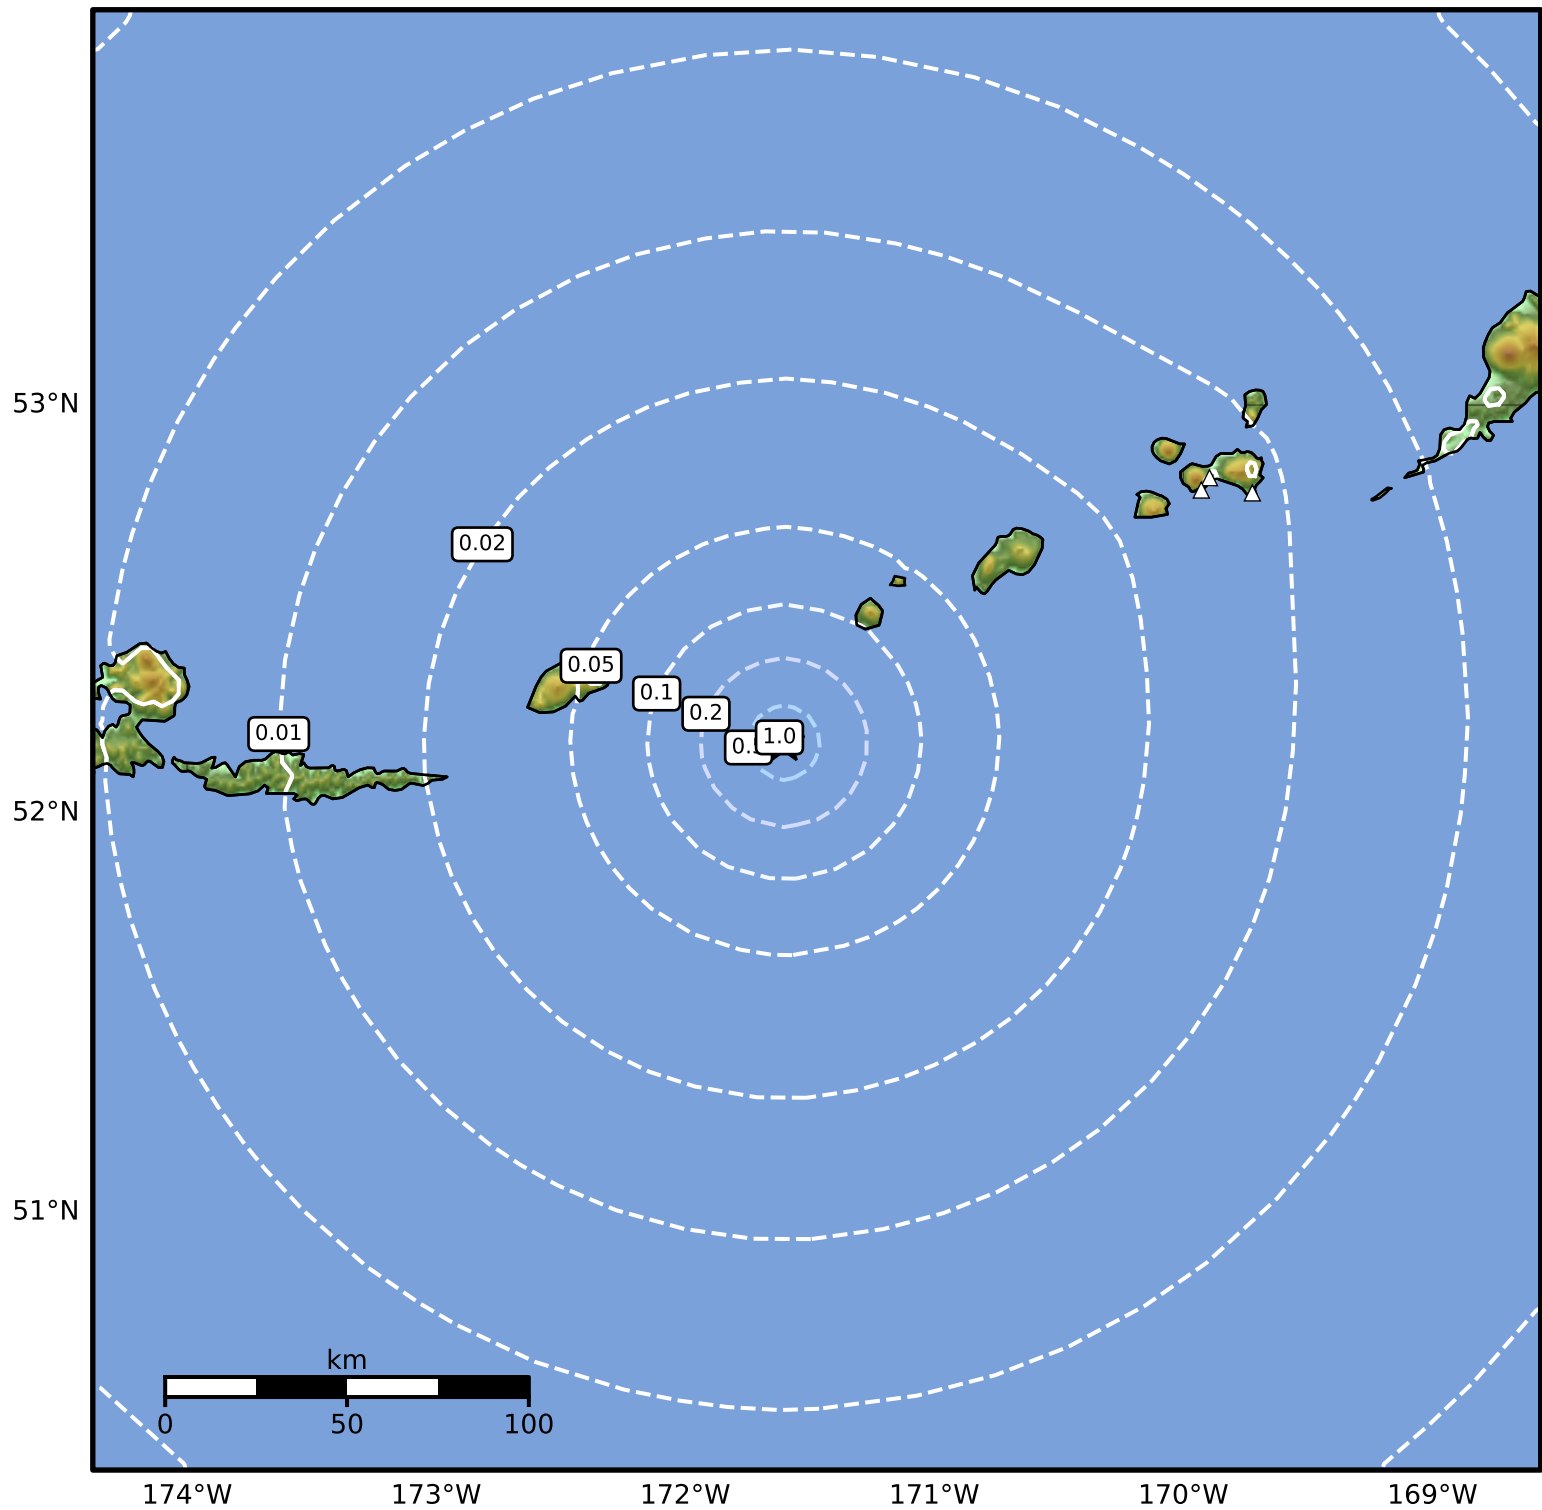

0.3 Second Peak Spectral Acceleration Map Alaska Earthquake Center  
 ShakeMap: 178 km (110 miles) E of Atka  
 May 06, 2026 14:08:09 UTC M3.4 N52.17 W171.60 Depth: 6.6km ID:a2026ixyyov

SA(0.3) (%g)	0.1	0.2	0.5	1	2	5	10	20	50	100	200
--------------	-----	-----	-----	---	---	---	----	----	----	-----	-----

Scale based on Worden et al. (2012)

Version 3: Processed 2026-05-06T18:25:39Z

△ Seismic Instrument ○ Reported Intensity

★ Epicenter