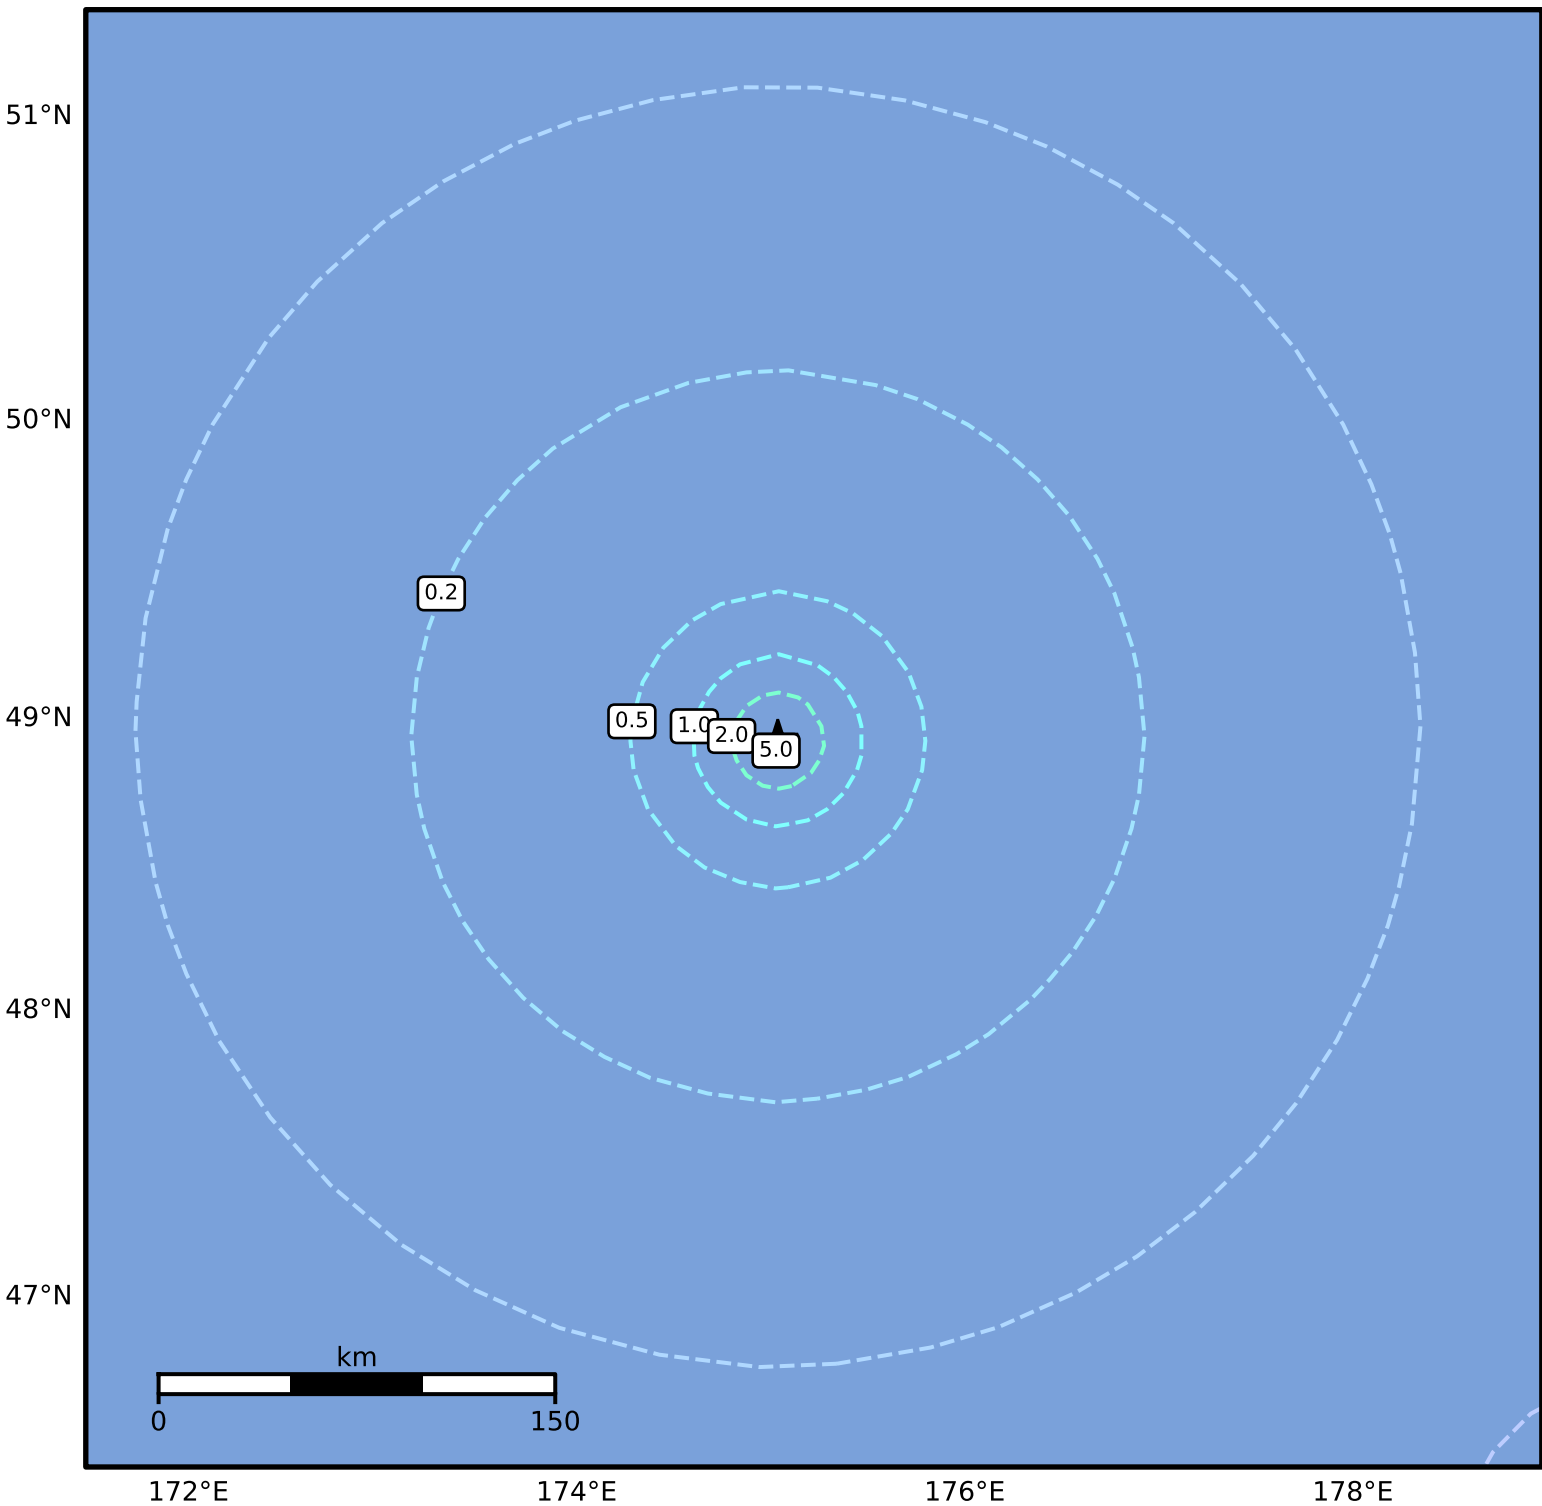

1.0 Second Peak Spectral Acceleration Map Alaska Earthquake Center
 ShakeMap: 464 km (288 miles) SSE of Attu Station
 May 06, 2026 14:06:05 UTC M5.2 N48.93 E175.04 Depth: 5.0km ID:a2026ixyyov

SA(1.0) (%g)	0.1	0.2	0.5	1	2	5	10	20	50	100	200
--------------	-----	-----	-----	---	---	---	----	----	----	-----	-----

Scale based on Worden et al. (2012)

Version 2: Processed 2026-05-06T14:14:24Z

△ Seismic Instrument ○ Reported Intensity

★ Epicenter