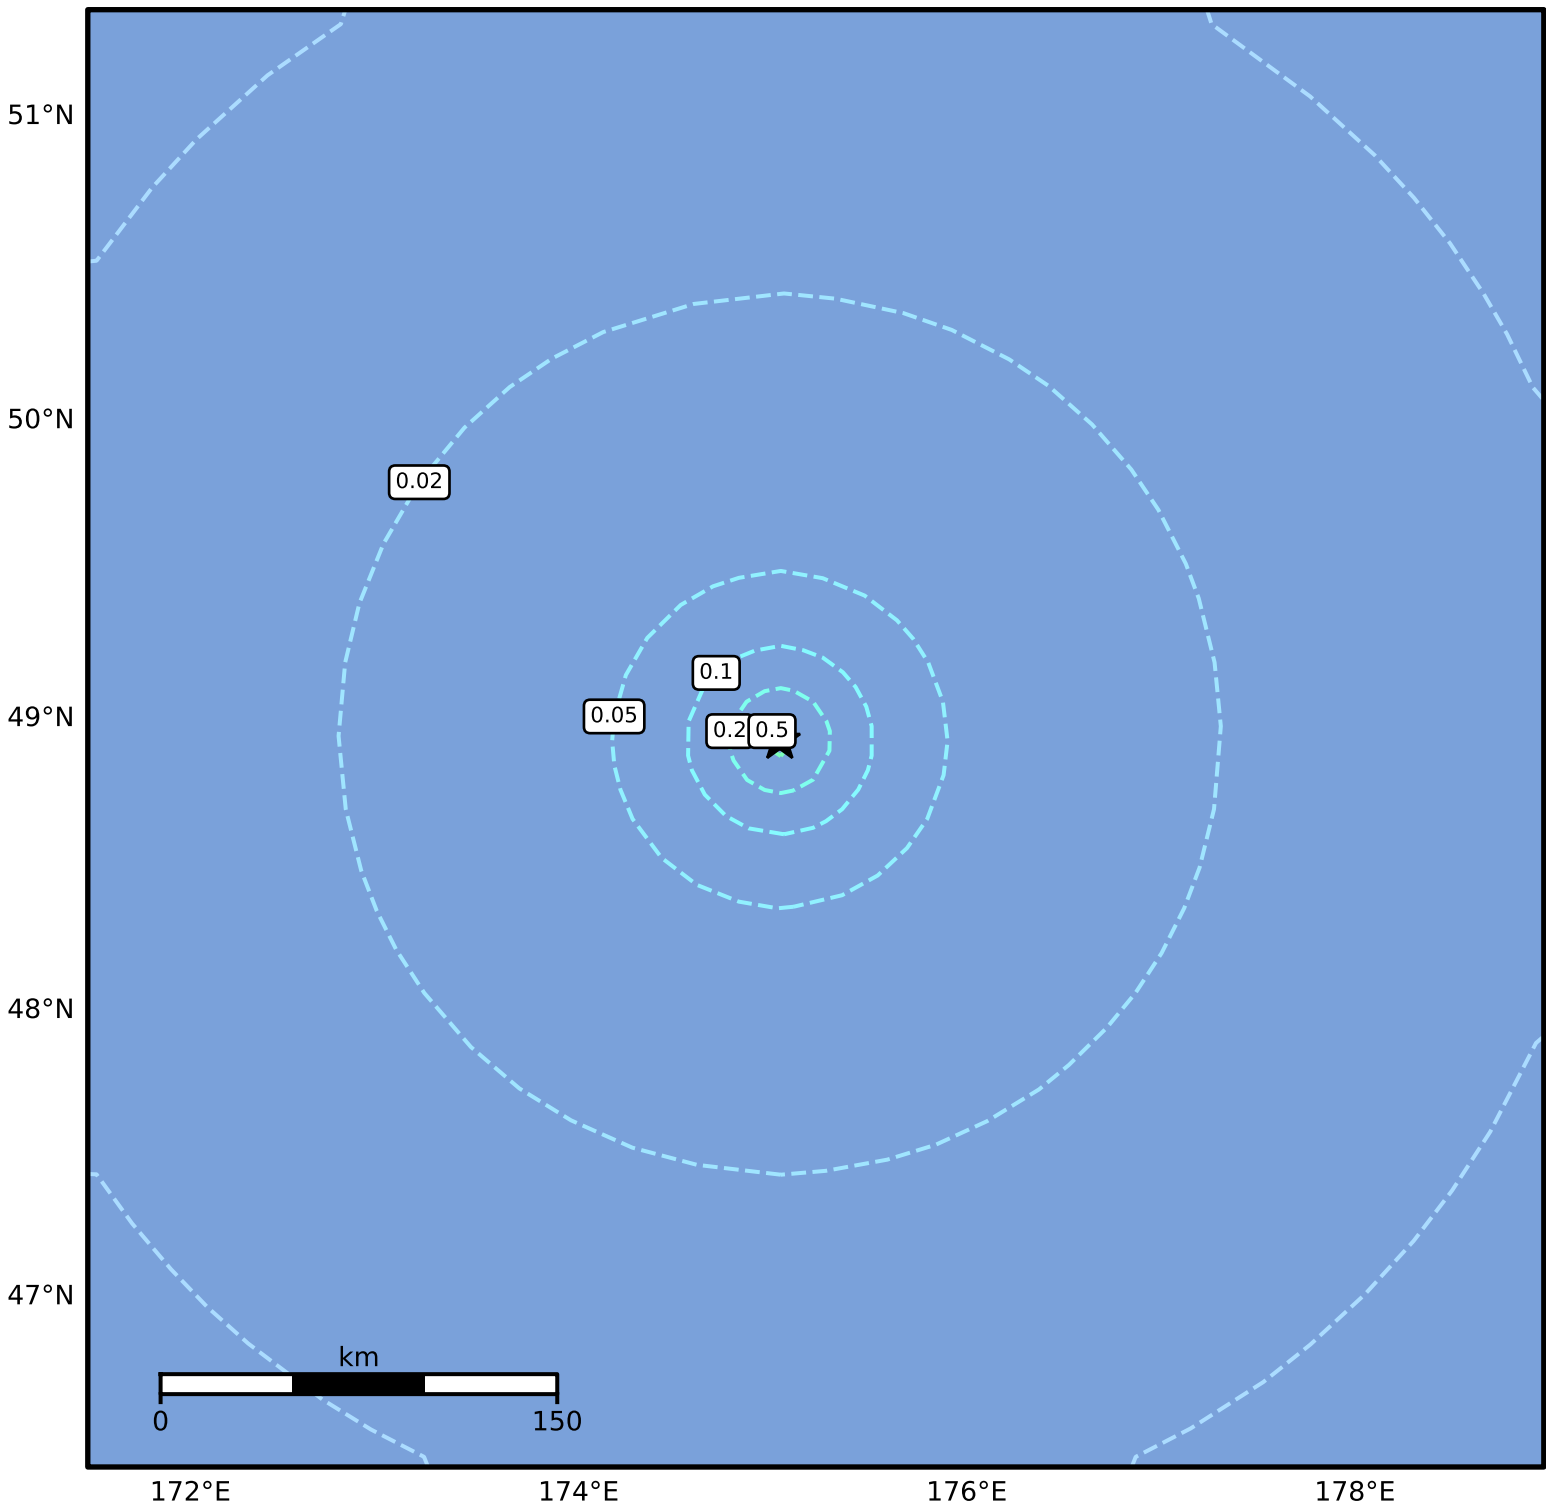

3.0 Second Peak Spectral Acceleration Map Alaska Earthquake Center
ShakeMap: 464 km (288 miles) SSE of Attu Station
May 06, 2026 14:06:05 UTC M5.2 N48.93 E175.04 Depth: 5.0km ID:a2026ixyyov

Scale based on Worden et al. (2012)

Version 2: Processed 2026-05-06T14:14:24Z

△ Seismic Instrument ○ Reported Intensity

★ Epicenter