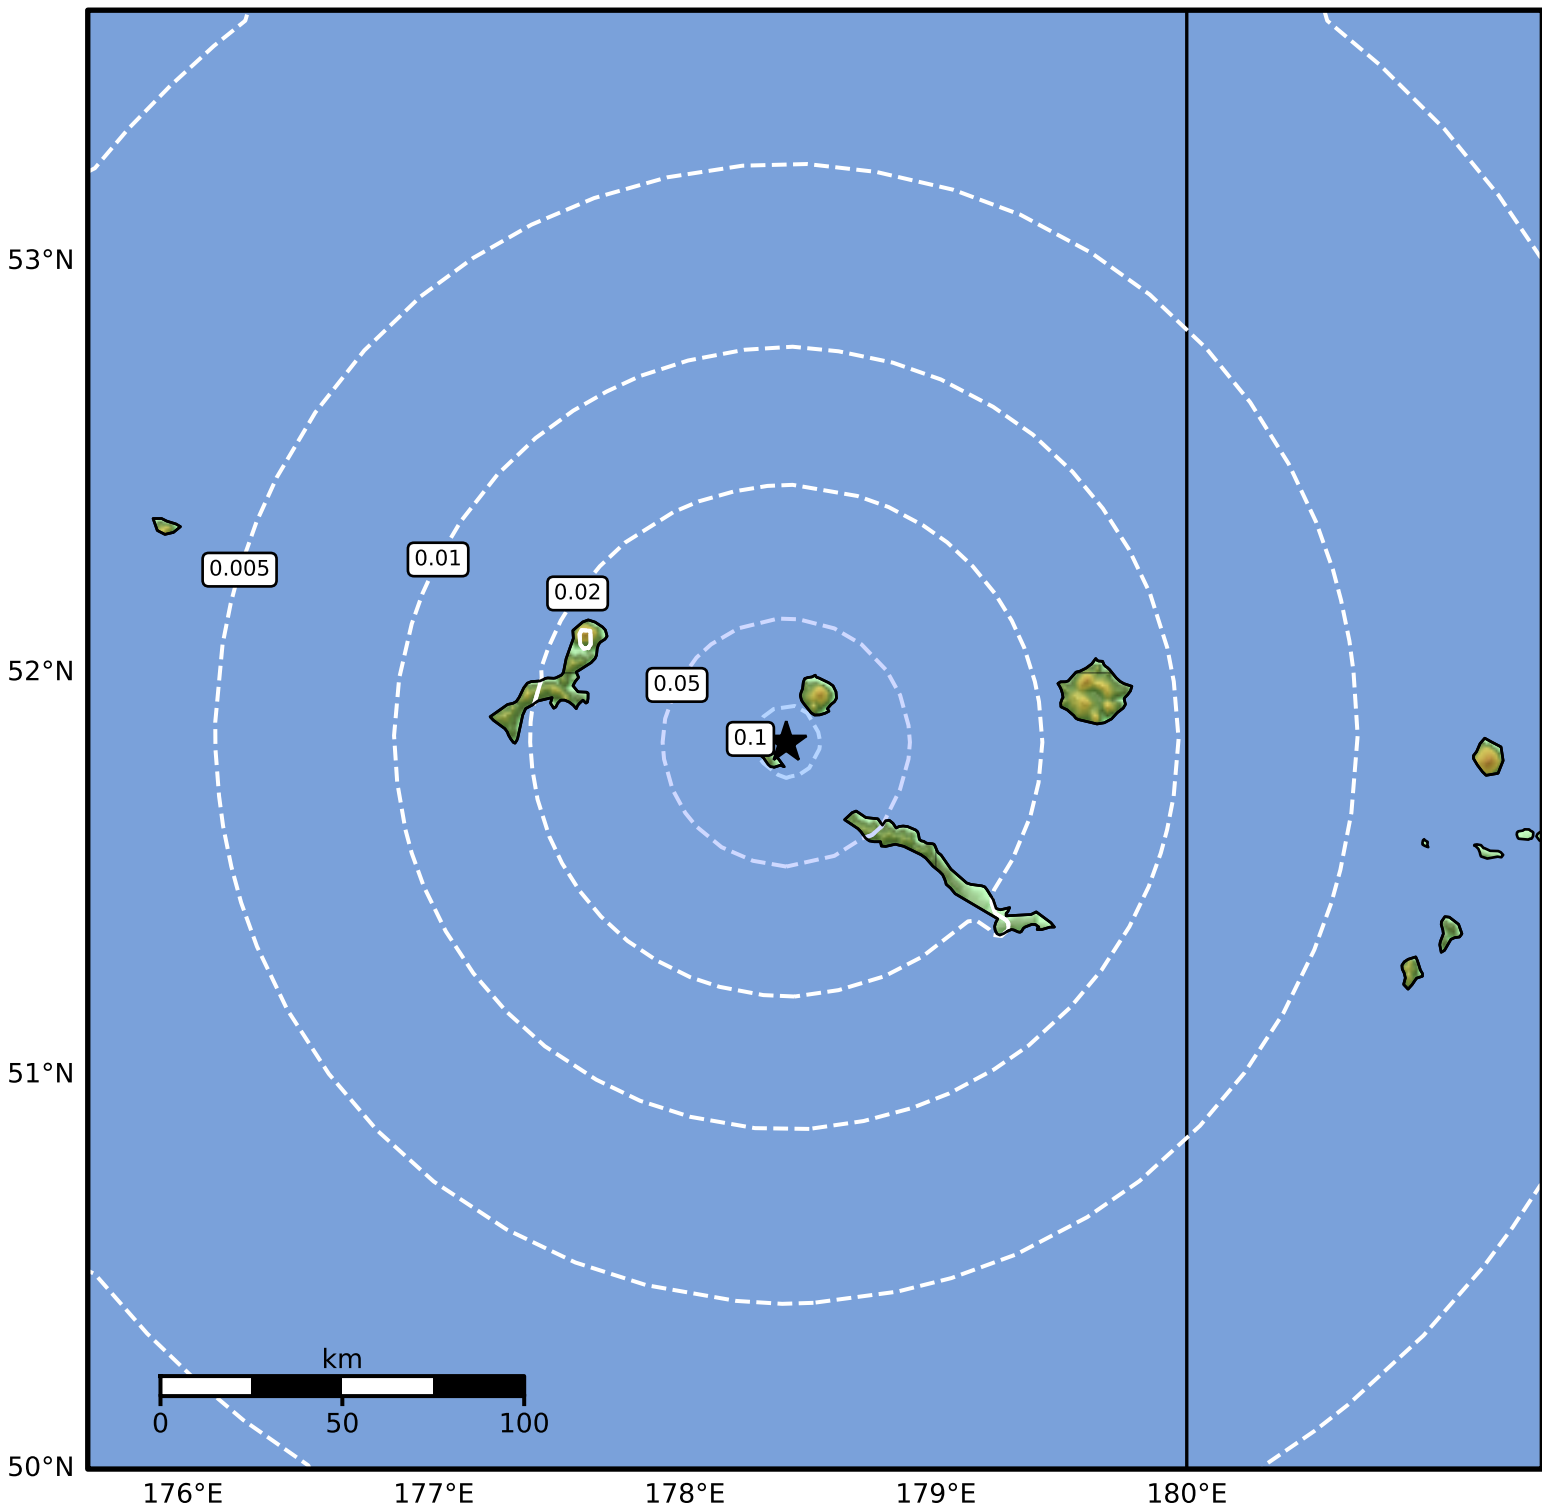

Peak Ground Velocity Map Alaska Earthquake Center
ShakeMap: 344 km (214 miles) W of Adak
May 06, 2026 14:06:57 UTC M3.6 N51.83 E178.40 Depth: 26.7km ID:a2026ixyzkh

Scale based on Worden et al. (2012)

Version 1: Processed 2026-05-06T14:08:32Z

△ Seismic Instrument ○ Reported Intensity

★ Epicenter