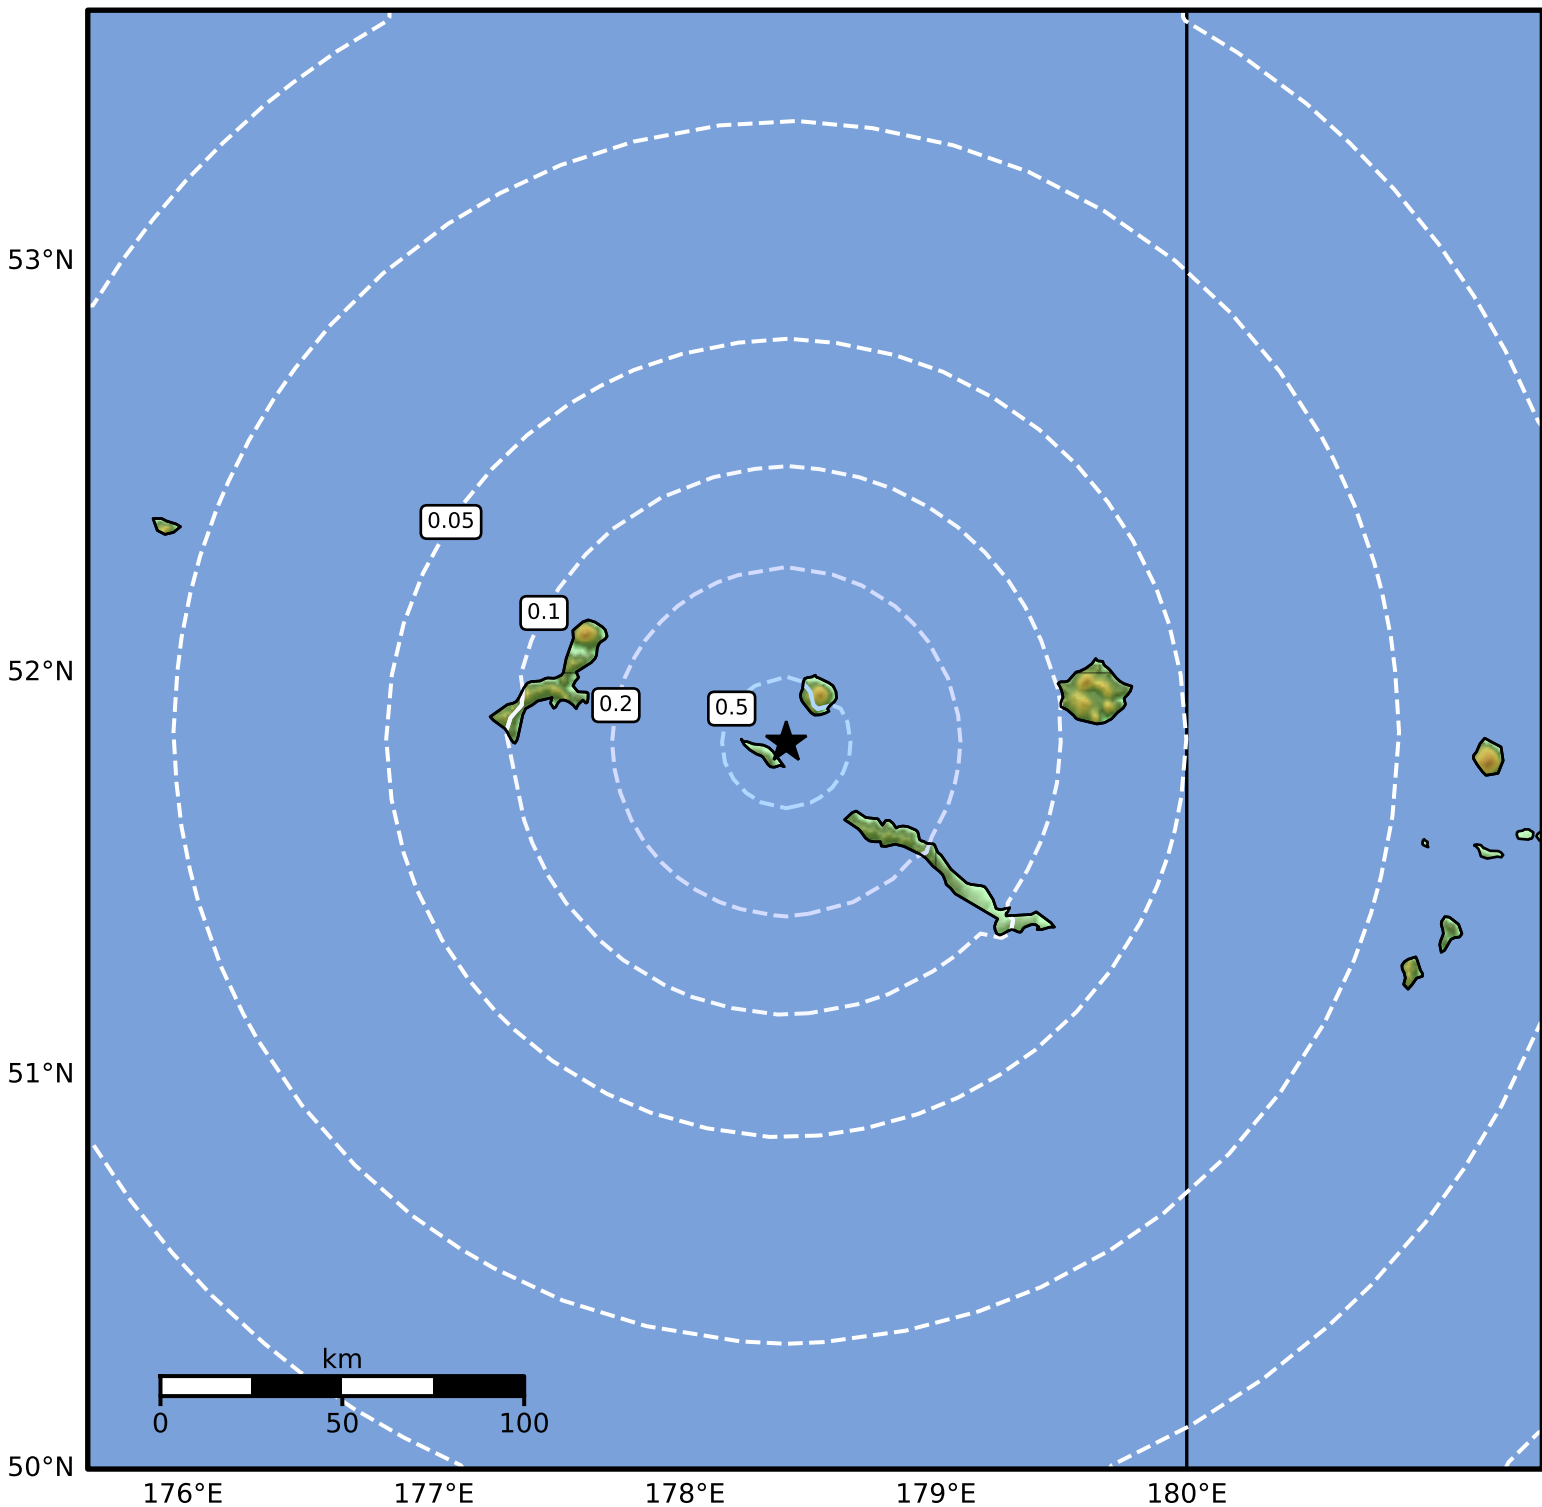

0.3 Second Peak Spectral Acceleration Map Alaska Earthquake Center
 ShakeMap: 344 km (214 miles) W of Adak
 May 06, 2026 14:06:57 UTC M3.6 N51.83 E178.40 Depth: 26.7km ID:a2026ixyzkh

SA(0.3) (%g)	0.1	0.2	0.5	1	2	5	10	20	50	100	200
--------------	-----	-----	-----	---	---	---	----	----	----	-----	-----

Scale based on Worden et al. (2012)

Version 1: Processed 2026-05-06T14:08:32Z

△ Seismic Instrument ○ Reported Intensity

★ Epicenter