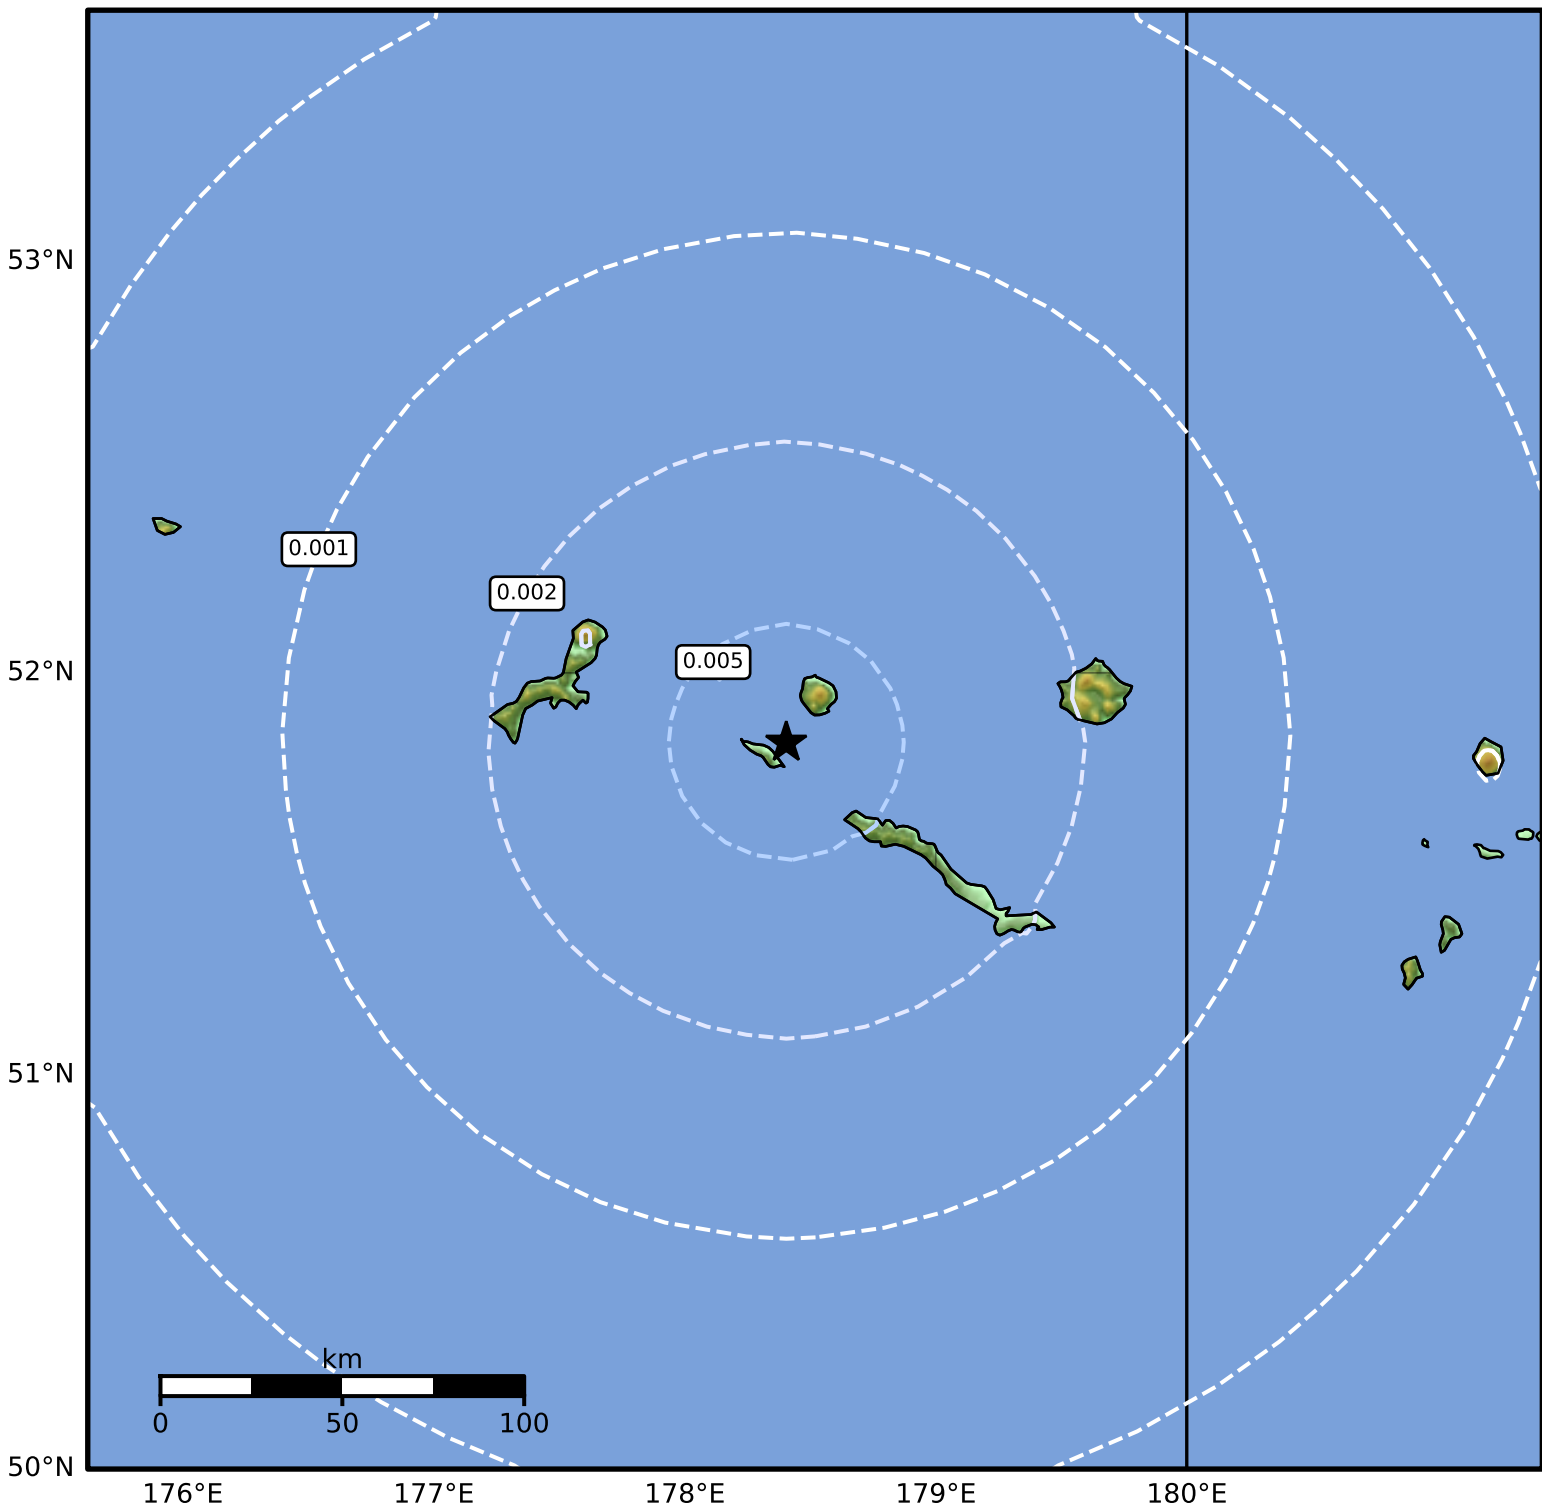

3.0 Second Peak Spectral Acceleration Map Alaska Earthquake Center
ShakeMap: 344 km (214 miles) W of Adak
May 06, 2026 14:06:57 UTC M3.6 N51.83 E178.40 Depth: 26.7km ID:a2026ixyzkh

Scale based on Worden et al. (2012)

Version 1: Processed 2026-05-06T14:08:32Z

△ Seismic Instrument ○ Reported Intensity

★ Epicenter