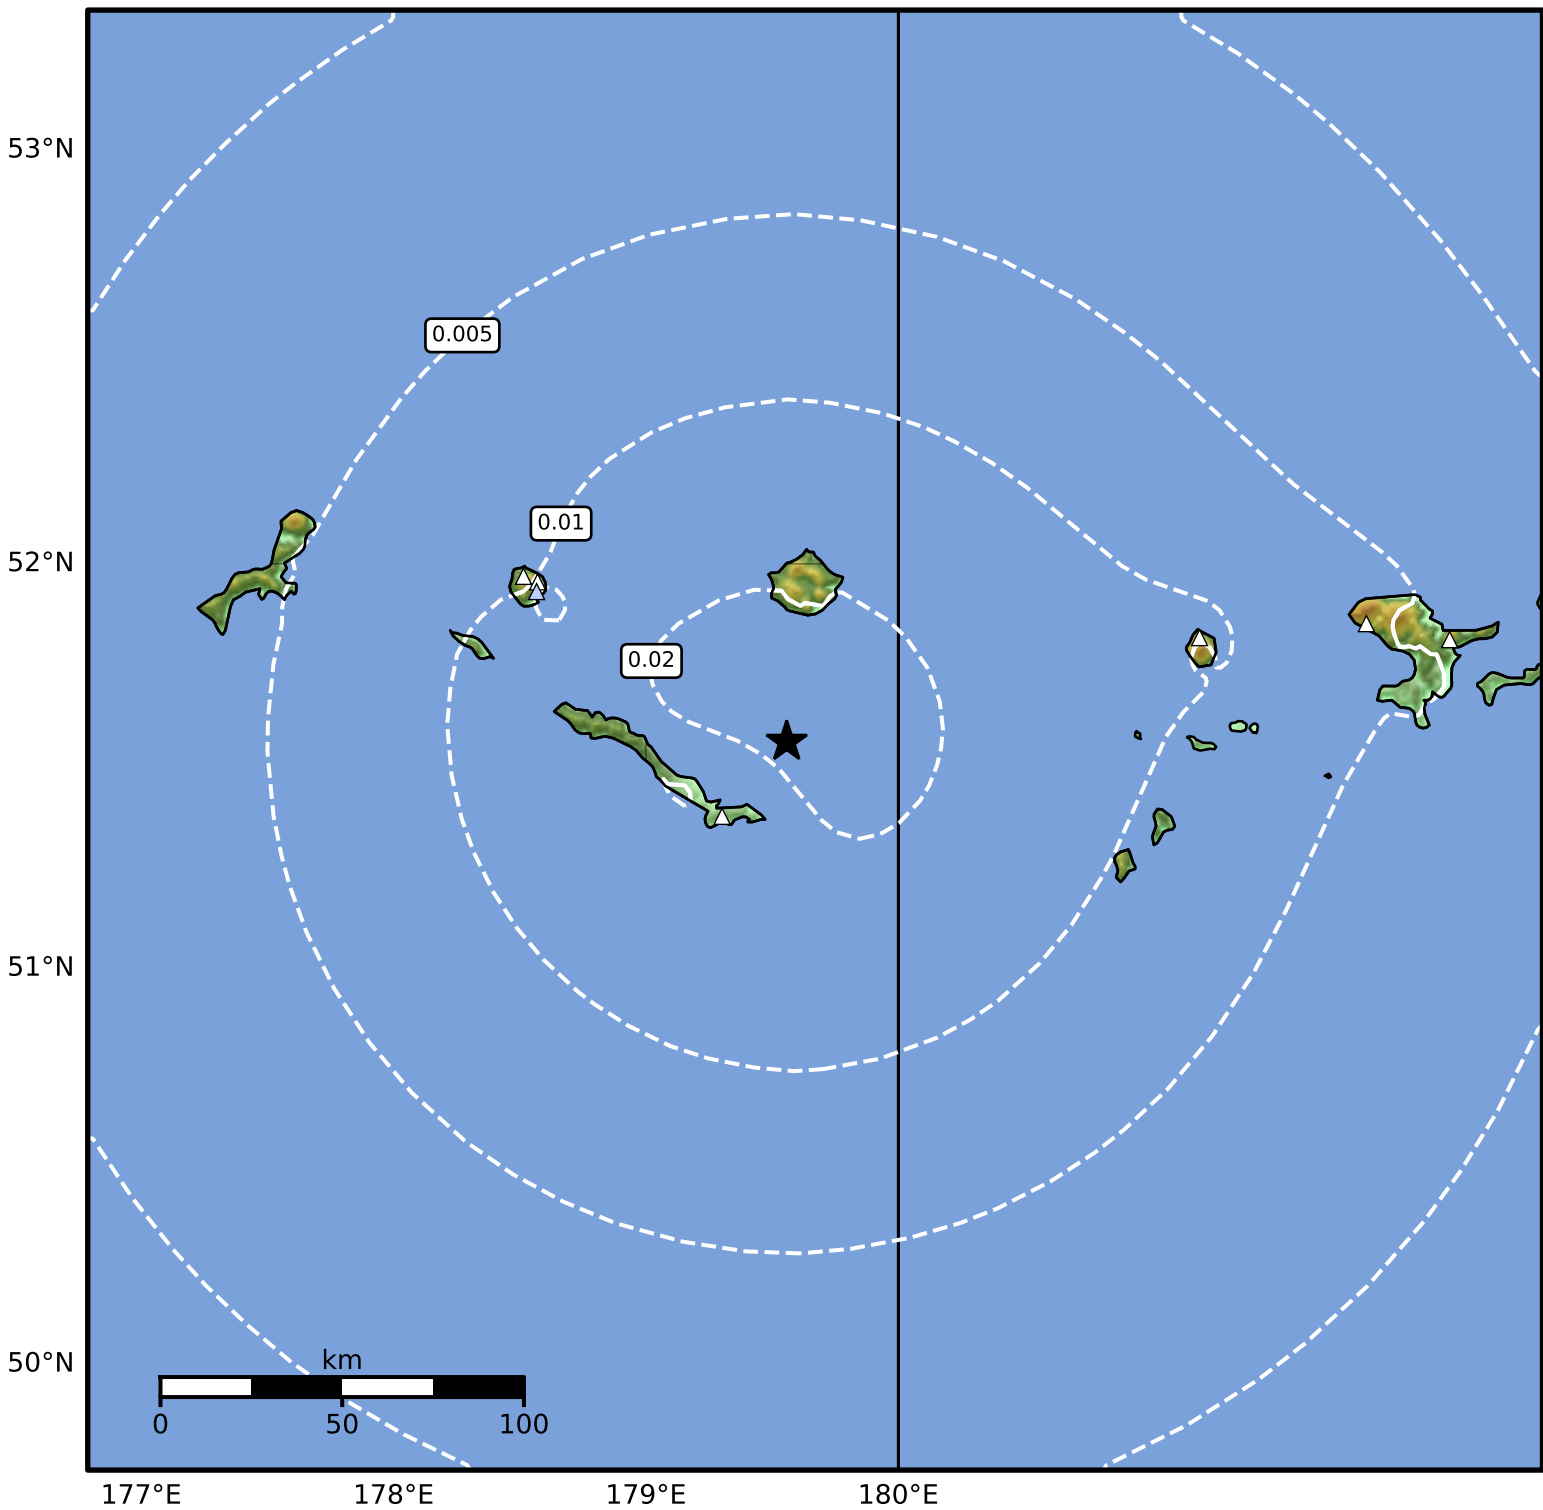

Peak Ground Velocity Map Alaska Earthquake Center  
ShakeMap: 268 km (166 miles) W of Adak  
May 07, 2026 15:02:05 UTC M3.7 N51.56 E179.56 Depth: 74.4km ID:a2026izwvuf

Scale based on Worden et al. (2012)

Version 3: Processed 2026-05-07T18:35:36Z

△ Seismic Instrument ○ Reported Intensity

★ Epicenter