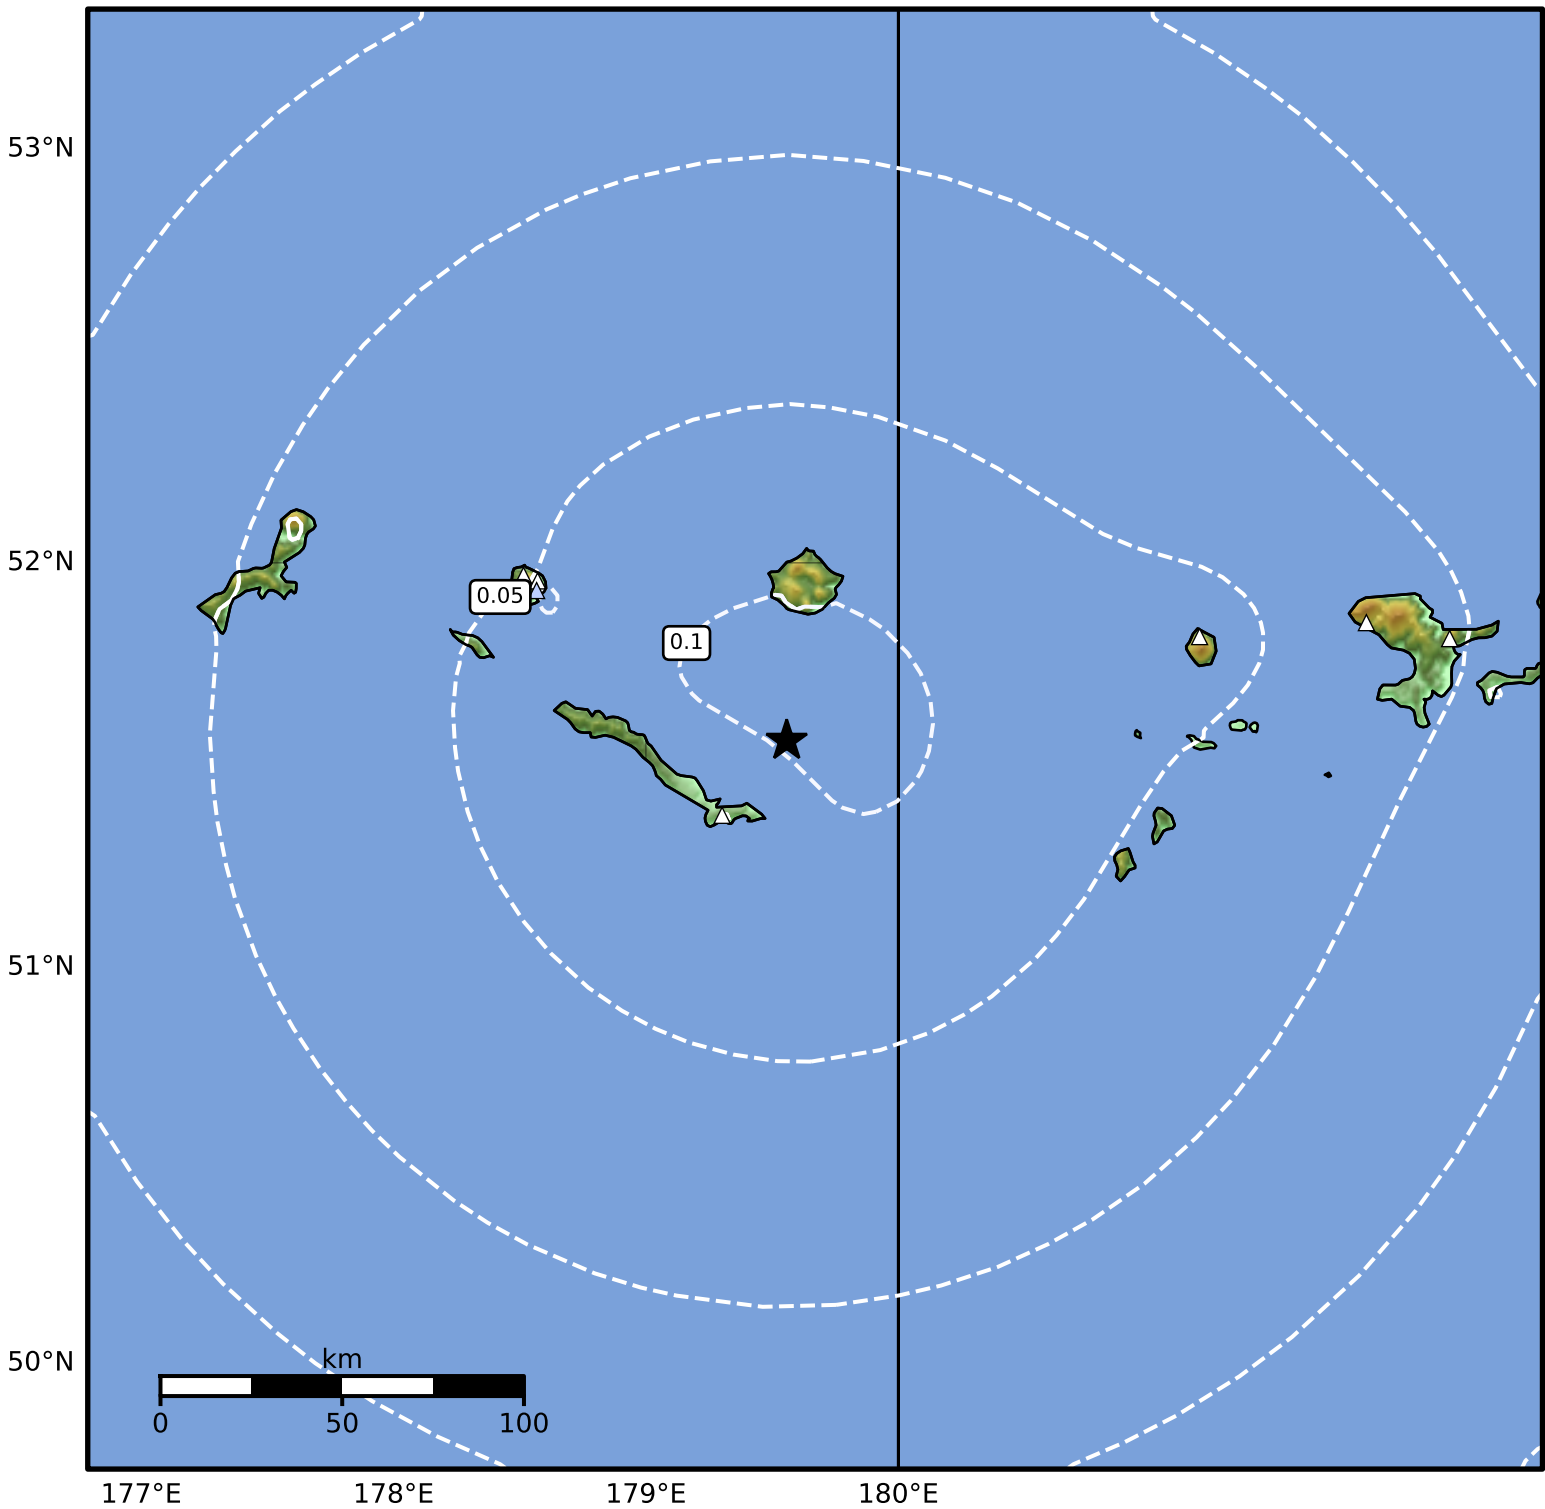

0.3 Second Peak Spectral Acceleration Map Alaska Earthquake Center
 ShakeMap: 268 km (166 miles) W of Adak
 May 07, 2026 15:02:05 UTC M3.7 N51.56 E179.56 Depth: 74.4km ID:a2026izwvuf

SA(0.3) (%g)	0.1	0.2	0.5	1	2	5	10	20	50	100	200
--------------	-----	-----	-----	---	---	---	----	----	----	-----	-----

Scale based on Worden et al. (2012)

Version 3: Processed 2026-05-07T18:35:36Z

△ Seismic Instrument ○ Reported Intensity

★ Epicenter